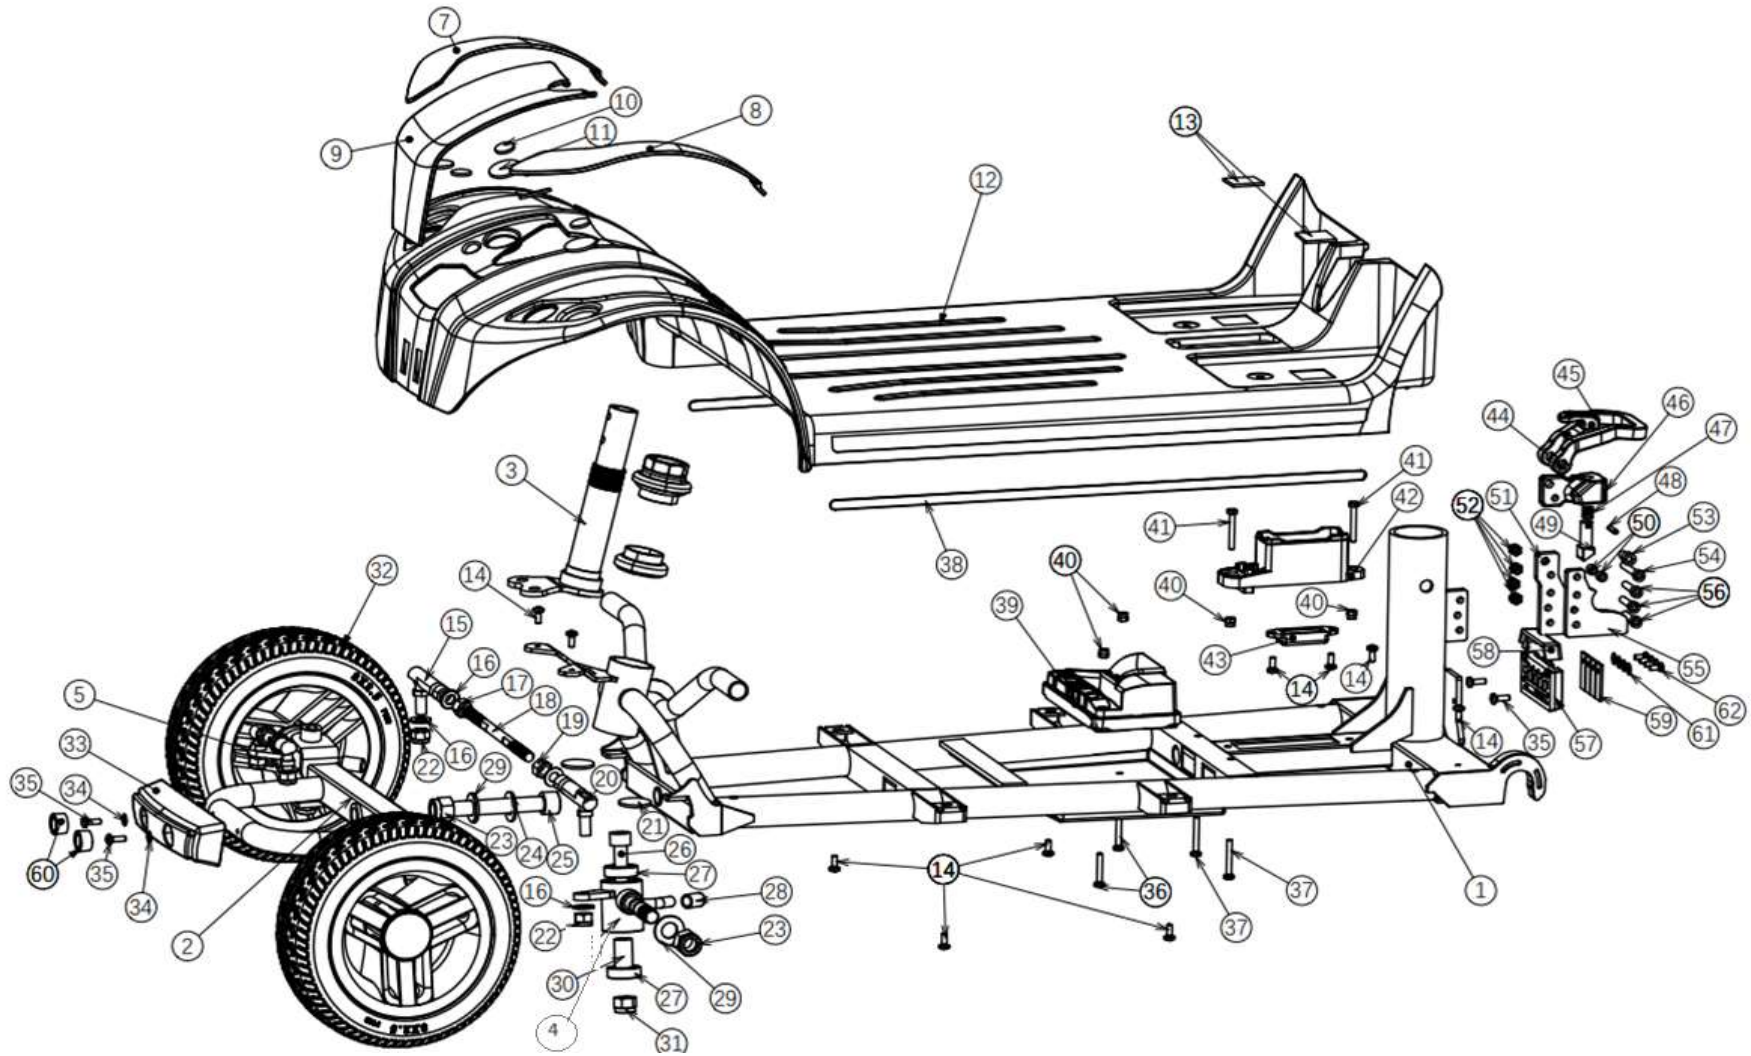

EV ONE
21.11.2024

04.07.2024

no	part nu	part	QT		
1	1920656	Main frame ONE	1		
2	1918862	front fork	1		
3	1918856	STEERING AXLE ONE	1		
4	1920339	FRONTAXLE L	1		
5	1918854	FRONTAXLE R	1		
6					
7	1920443	COLOR PANEL SET FRONT green			
7	1920444	COLOR PANEL SET FRONTorange			
7	1920445	COLOR PANEL SET FRONTbleu			
7	1920446	COLOR PANEL SET FRONT pink			
8					
8					
8					
8					
9	1918852	FRONTCOVER	1		
10					
11					
12	1918851	SHROUD ONE	1		
13					
14					
15	1918858	BALL JOINT RIGHT	2		
16					
17					
18	1918859	CONNECTION ROD	2		
19					
20	1918857	BALL JOINT LE			
21					
22					
23					
24					
25					
26					

27					
28					
29					
30					
31					
32	1918855	FRONTWHEEL ONE		2	
33	1920632	FRONT BUMPER		1	
34	1920634	WASHER M4 NF E25-513		6	
35	1920633	BOLT M4X20 DIN 7985			
36					
37					
38					
39	1919090	POWER MODULE			
40					
41					
42	1920657	BATTERY CONNECTOR HOLDER		1	
43	1920658	BATTERY CONNECTOR		1	
44					
45					
46					
47					
48					
49					
50					
51					
52					
53					
54					
55					
56					
57	1918861	FRONT CONTACT POINT HOLDER		1	
58					
59	1918860	CONTACT POINT FRONT		4	

no	part nu	part	QT			
1						
2						
3	1921320	knob angle adjust outside	1			
4	1921319	knob angel adjust middle	1			
5	1921318	knob angle adjust inside	1			
6	1921322	bolt M5 X 16	3			
7	1921321	spring angle adjust knob	1			
8						
9						
10						
11	1921317	bolt steering angle adjust	1			

no	part nu	part	QT			
0						
1						
2	1918898	SEAT TUBE	1			
3						
4	1918895	ARM PAD	2			
5	1920266	BOLT ARMREST FIXATION	2			
6	1918899	CHAIR	1			
6.1	1920640	BACK	1			
6.2	1920641	SEAT	1			
7	1920645	SEAT HANDLE	1			
8						
8						
9						
10						
11						
12						
13						
14						
15						
16						
17						
18	1918903	ARMREST LOWER LEFT	1			
19	1918907	ARMREST LOWER RIGHT	1			
20						
21	1918931	ARMRESR UPPER PART	2			
22						
23						
24						
	1920830	ARMREST COMPLETE L	1			
	1920831	ARMREST COMPLETE R	1			
	1921438	SEAT PLATE COMP W/A TUBE	1			