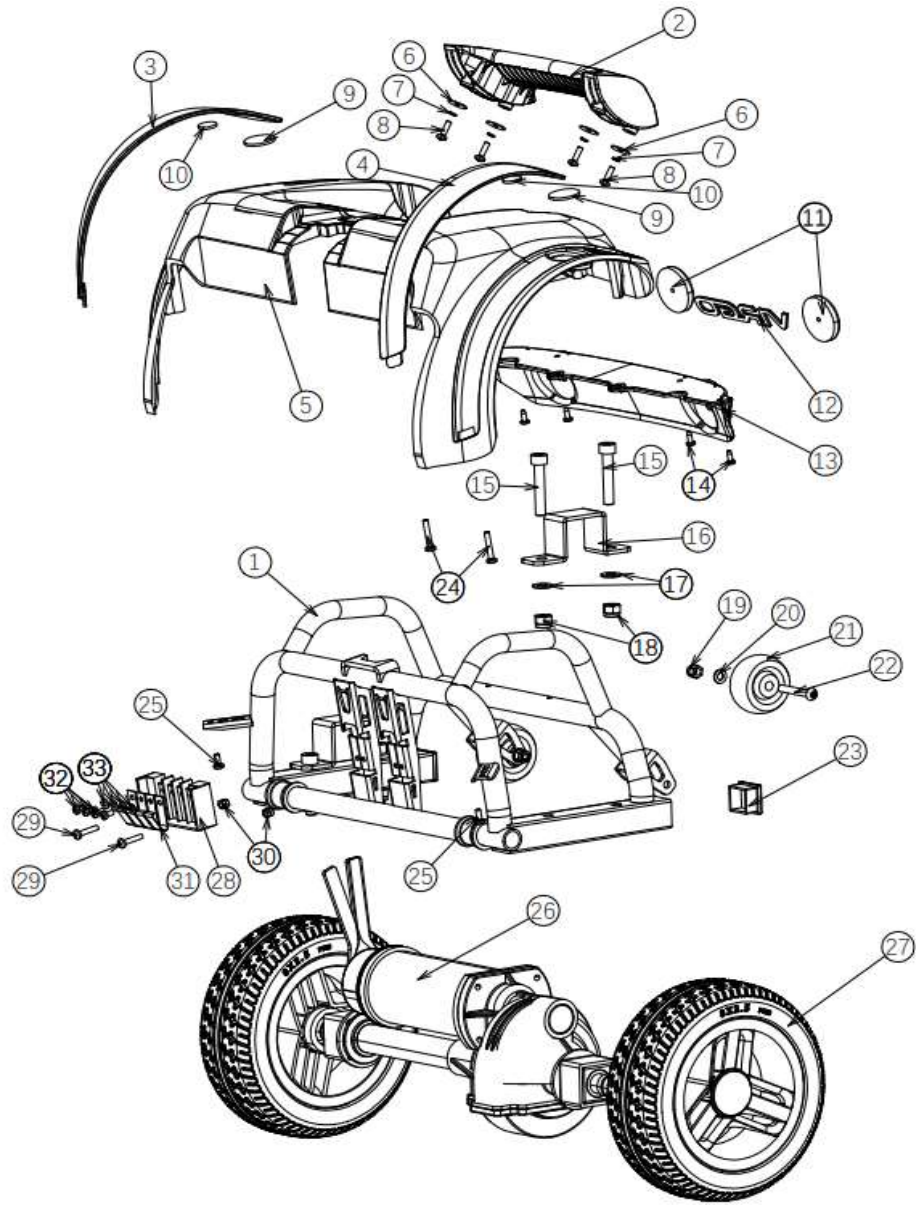

EV ONE
21.11.2024

04.07.2024

no	part nu	part	QT		
1	1920656	Main frame ONE	1		
2	1918862	front fork	1		
3	1918856	STEERING AXLE ONE	1		
4	1920339	FRONTAXLE L	1		
5	1918854	FRONTAXLE R	1		
6					
7	1920443	COLOR PANEL SET FRONT green			
7	1920444	COLOR PANEL SET FRONTorange			
7	1920445	COLOR PANEL SET FRONTbleu			
7	1920446	COLOR PANEL SET FRONT pink			
8					
8					
8					
8					
9	1918852	FRONTCOVER	1		
10					
11					
12	1918851	SHROUD ONE	1		
13					
14					
15	1918858	BALL JOINT RIGHT	2		
16					
17					
18	1918859	CONNECTION ROD	2		
19					
20	1918857	BALL JOINT LE			
21					
22					
23					
24					
25					
26					

27					
28					
29					
30					
31					
32	1918855	FRONTWHEEL ONE		2	
33	1920632	FRONT BUMPER		1	
34	1920634	WASHER M4 NF E25-513		6	
35	1920633	BOLT M4X20 DIN 7985			
36					
37					
38					
39	1919090	POWER MODULE			
40					
41					
42	1920657	BATTERY CONNECTOR HOLDER		1	
43	1920658	BATTERY CONNECTOR		1	
44					
45					
46					
47					
48					
49					
50					
51					
52					
53					
54					
55					
56					
57	1918861	FRONT CONTACT POINT HOLDER		1	
58					
59	1918860	CONTACT POINT FRONT		4	

no	part nu	part	QT			
1						
2						
3	1921320	knob angle adjust outside	1			
4	1921319	knob angel adjust middle	1			
5	1921318	knob angle adjust inside	1			
6	1921322	bolt M5 X 16	3			
7	1921321	spring angle adjust knob	1			
8						
9						
10						
11	1921317	bolt steering angle adjust	1			

no	part nu	part	QT			
0						
1						
2	1918898	SEAT TUBE	1			
3						
4	1918895	ARM PAD	2			
5	1920266	BOLT ARMREST FIXATION	2			
6	1918899	CHAIR	1			
6.1	1920640	BACK	1			
6.2	1920641	SEAT	1			
7	1920645	SEAT HANDLE	1			
8						
8						
9						
10						
11						
12						
13						
14						
15						
16						
17						
18	1918903	ARMREST LOWER LEFT	1			
19	1918907	ARMREST LOWER RIGHT	1			
20						
21	1918931	ARMRESR UPPER PART	2			
22						
23						
24						
	1920830	ARMREST COMPLETE L	1			
	1920831	ARMREST COMPLETE R	1			
	1921438	SEAT PLATE COMP W/A TUBE	1			