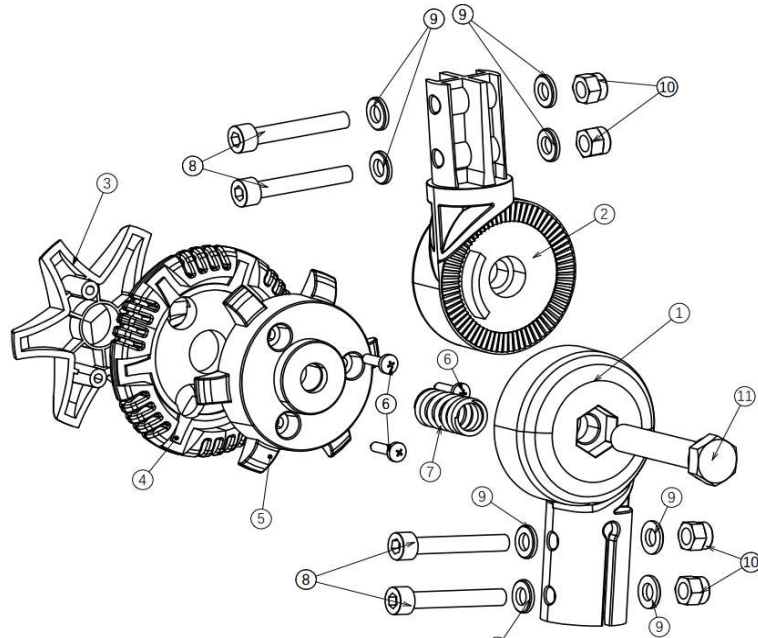

no	part nu	part	QT			
1						
2						
3	1921320	knob angle adjust outside	1			
4	1921319	knob angel adjust middle	1			
5	1921318	knob angle adjust inside	1			
6	1921322	bolt M5 X 16	3			
7	1921321	spring angle adjust knob	1			
8						
9						
10						
11	1921317	bolt steering angle adjust	1