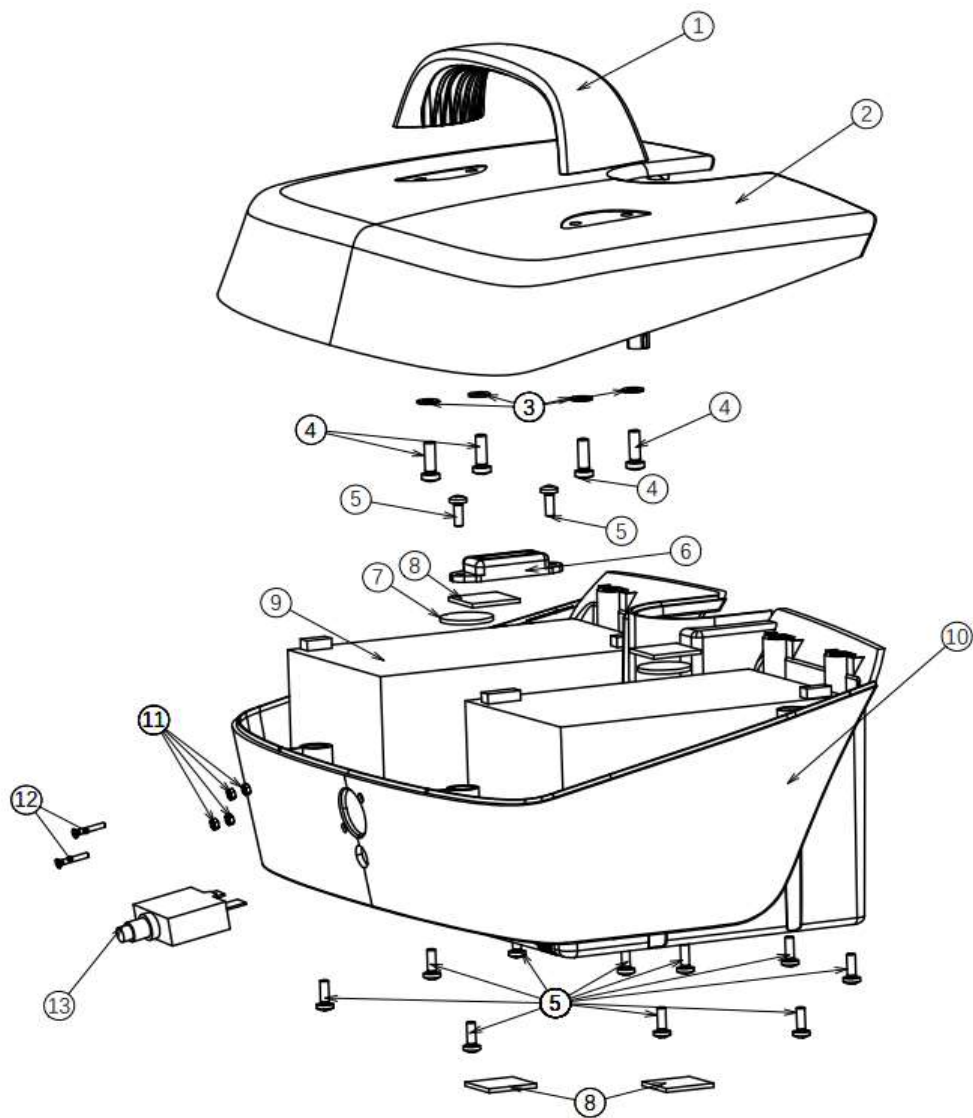

no	part nu	part	QT				
0	1920296	BATTERYBOX COMPLETE	1				
0	1918891	BATTERY BOX WITHOUT BATTERIES	1				
1							
2							
3							
4							
5							
6							
7							
8							
9	1919621	CPX15 -12	2				
10							
11							
12							
13	1920531	MAIN FUSE					
0	1919798	CHARGER	1	not depicted