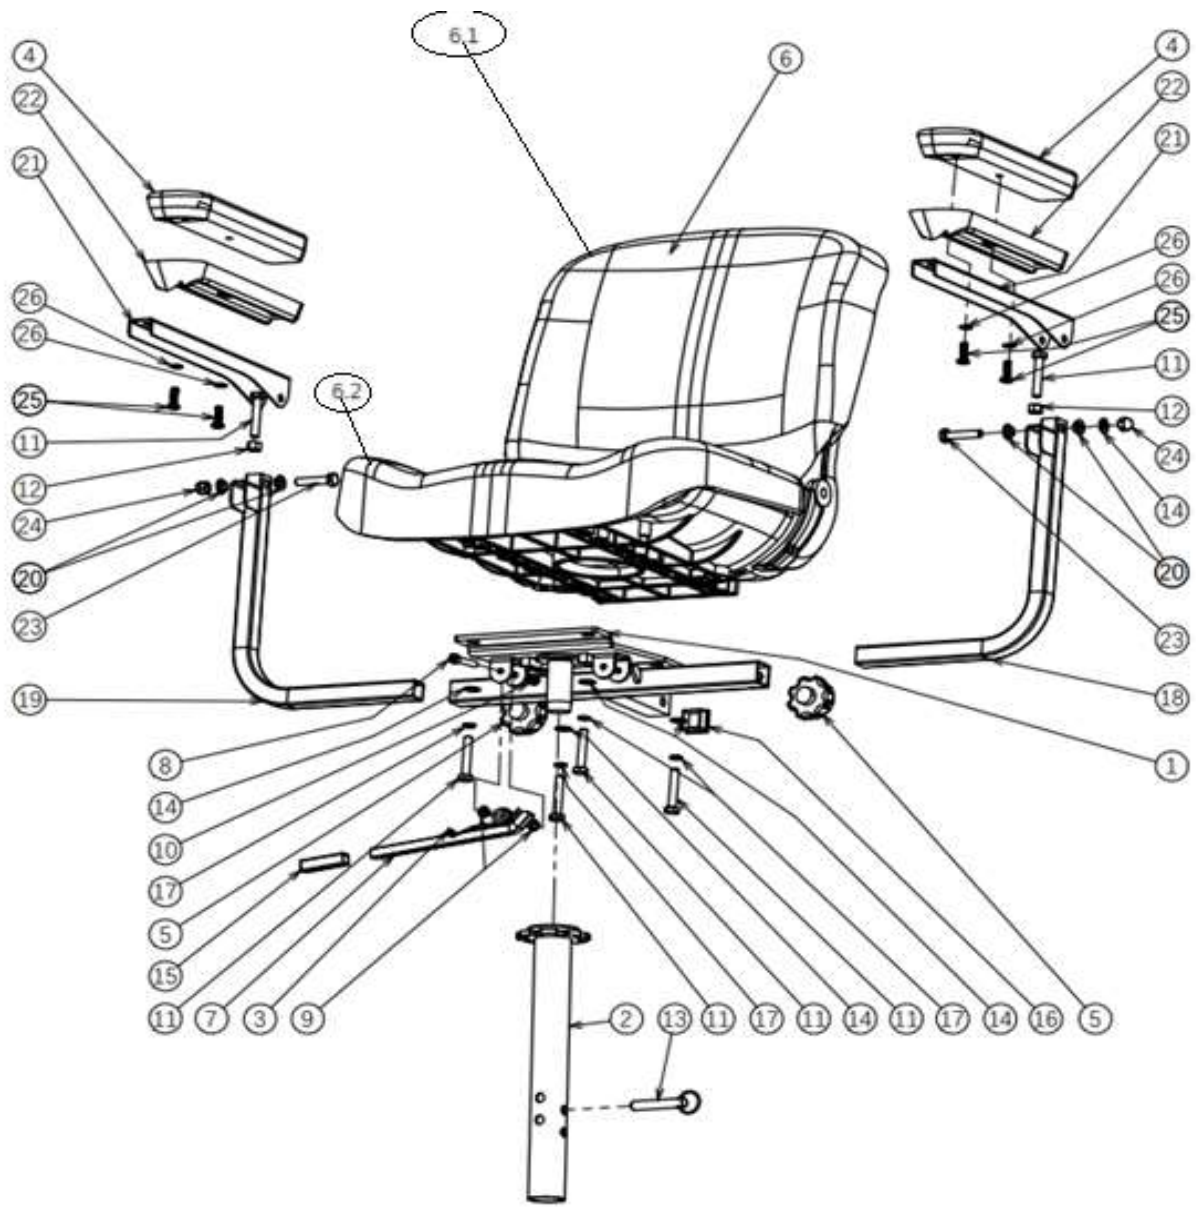

no	part nu	part	QT			
0						
1						
2	1918898	SEAT TUBE	1			
3						
4	1918895	ARM PAD	2			
5	1920266	BOLT ARMREST FIXATION	2			
6	1918899	CHAIR	1			
6.1	1920640	BACK	1			
6.2	1920641	SEAT	1			
7	1920645	SEAT HANDLE	1			
8						
8						
9						
10						
11						
12						
13						
14						
15						
16						
17						
18	1918903	ARMREST LOWER LEFT	1			
19	1918907	ARMREST LOWER RIGHT	1			
20						
21	1918931	ARMRESR UPPER PART	2			
22						
23						
24						
	1920830	ARMREST COMPLETE L	1			
	1920831	ARMREST COMPLETE R	1			
	1921438	SEAT PLATE COMP W/A TUBE	1