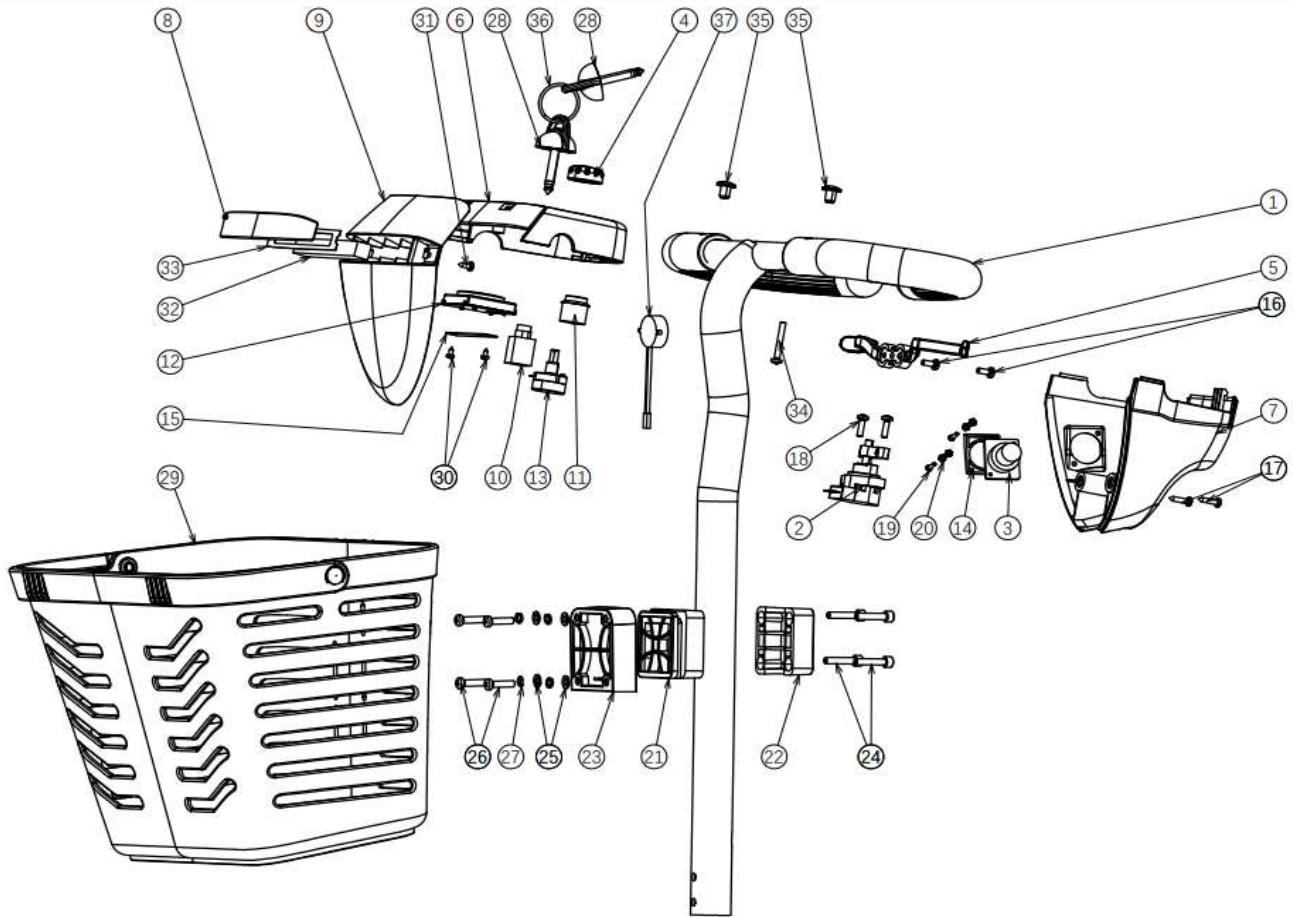

no	part nu	part	QT			
1						
2						
3	1921320	knob angle adjust outside	1			
4	1921319	knob angel adjust middle	1			
5	1921318	knob angle adjust inside	1			
6	1921322	bolt M5 X 16	3			
7	1921321	spring angle adjust knob	1			
8						
9						
10						
11	1921317	bolt steering angle adjust	1			

no	part nu	part	QT			
0						
1						
2	1918898	SEAT TUBE	1			
3						
4	1918895	ARM PAD	2			
5	1920266	BOLT ARMREST FIXATION	2			
6	1918899	CHAIR	1			
6.1	1920640	BACK	1			
6.2	1920641	SEAT	1			
7	1920645	SEAT HANDLE	1			
8						
8						
9						
10						
11						
12						
13						
14						
15						
16						
17						
18	1918903	ARMREST LOWER LEFT	1			
19	1918907	ARMREST LOWER RIGHT	1			
20						
21	1918931	ARMRESR UPPER PART	2			
22						
23						
24						
	1920830	ARMREST COMPLETE L	1			
	1920831	ARMREST COMPLETE R	1			
	1921438	SEAT PLATE COMP W/A TUBE	1			

no	part nu	part	QT
1			
2	1918911	SPEED DIAL ASSEMBLY	1
3	1918918	CHARGER SOCKET	1
4			
5	1918910	SPEED LEVER	1
6			

7	1918913	STEERING COVER BACK	1
8	1921463	FRONT LIGHT COVER	1
9	1918914	STEERING COVER FRONT	1
10	1919437	CONTACT IGNITION	1
11	1920423	HORN SWITCH	1
12	1918912	BATTERY INDICATOR	1
13	1918909	POT SPEED	1
14			
15			
16			
17			
18			
19			
20			
21	1920502	ASSEMBLY PLATE BASKET MIDDLE	1
22	1920510	ASSEMBLY PLATE BASKET REAR	1
23	1920501	ASSEMBLY PLATE BASKET FRONT	1
	1920832	BASKET HOLDER COMPLETE	1
24	1920511	BOUT BZKT M5X25 DIN912	2
25	1920504	WASHER	4
26	1920505	BOLT M5X20	4
27			
28	1918908	IGNITION KEY	1
29	1920509	BASKET	1
30			
31			
32	1920629	FRONT LIGHT	1
33			
34			
35			
	1918977	MIRROR LEFT	1
	1918978	MIRROR RICHT	1
37	1920628	HORN	1