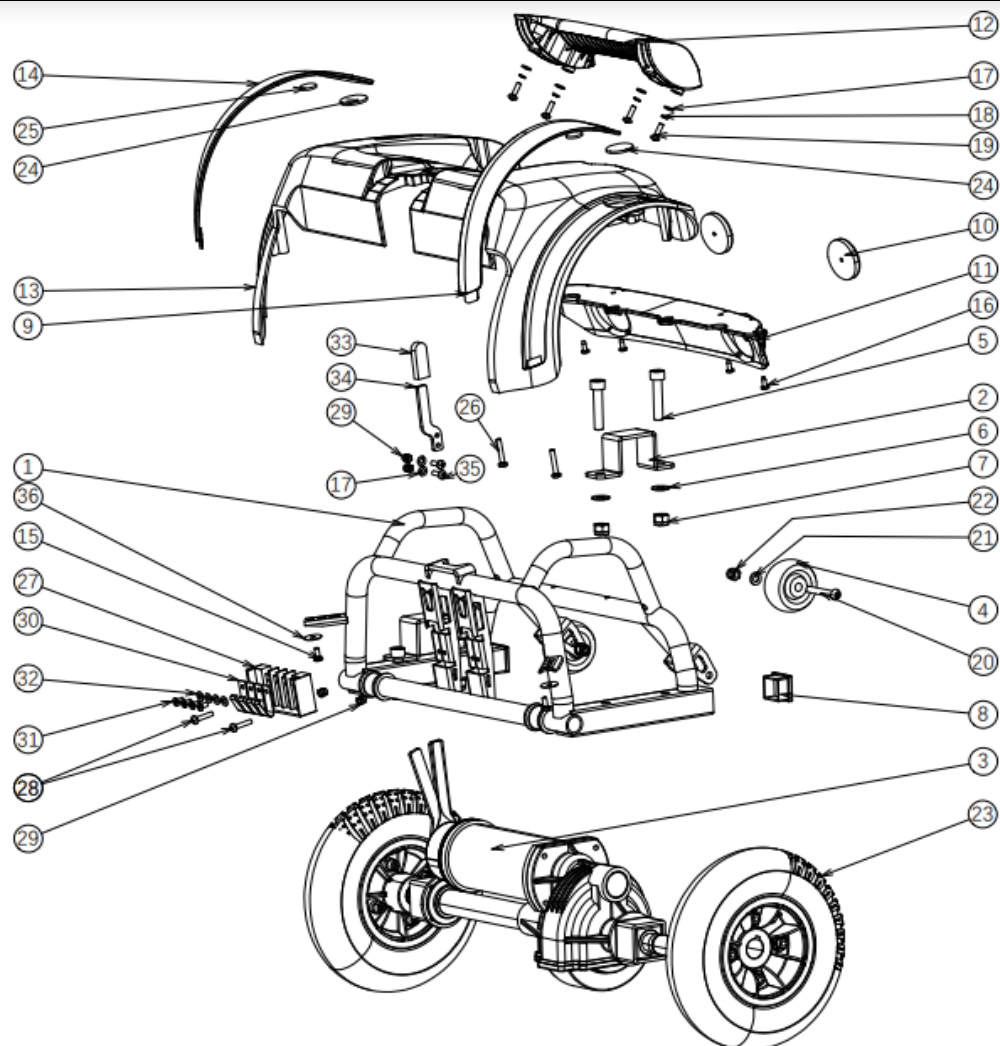

21.11.2024

EV ONE LU

26.06.2023

no	part nu	part	QT	no	part nu	part	QT
1	1920656	MAIN FRAME		1	36		
2	1918862	FRONT FORK		1	37		
3				38	1920657	BATTERY CONNECTOR HOLDER	1
4	1920340	FRONT AXLE L		39	1920658	BATTERY CONNECTOR	1
5	1920341	FRONT AXLE R		40			

6				41			
7				42			
7				43			
7				44			
7				46	1918857	BALL JOINT LE	
8				45	1918858	BALL JOINT RIGHT	
8				47			
8				48			
8				49	1918859	CONNECTION ROD	
9			1	50			
10				51	1918851	FOOT PLATE	1
11				52	1920443	SET COLOR PANEL FRONT green	
				52	1920444	SET COLOR PANEL FRONT orange	
				52	1920445	SET COLOR PANEL FRONT Blue	
				52	1920446	SET COLOR PANEL FRONT pink	
			1	53			
13				54	1920634	WASHER M4 NF E25-513	
14				55			
15			2	56			
16				57	1918861	FRONT CONTACT POINT HOLDER	1
17				58			
18			2	59	1918860	CONTACT POINT FRONT	4
19				60	1920635	BOLT CAP	6
20				61			
21				62			
22	1918852	FRONT COVER	1				
23	1919090	POWER MODULE	1				
24	1918856	STEERING AXLE ONE	1				
25	1920633	BOLT M4X20 DIN 7985	13				
26							
27							
28							
29							

30						
31						
32	1920334	FRONTWHEEL ONE AIR	2			
33	1920632	FRONT BUMPER	1			
34						
35						

no	part nu	part	QT		part nu	part	QT
0	1920394	TIRE	4				
0	1001263	INNER TIRE	4				
1				17			
2				18			
3				19			
3	1918887	DIFF.+MOTOR+REM	1	20			
3	1920395	DIFF	1				
not depicted	1922014	BUSH TRANSMISION .	1				
3	1920396	MOTOR	1				
3	1920397	MOTORBRAKE	1				
4				21			
4				22			
4				23	1920342	REAR WHEEL LU	2
4				24			
5				25			
6				26			
7				27	1918889	REAR CONTACT POINT HOLDER	1
8				28			
9				30	1918890	CONTACT POINT REAR	4
10	1921454	REAR RED REFLECTOR	2				
11	1918882	REAR COVER	1	31			
12	1918886	HANDLE REAR	1	32			
13	1918853	COVER MIDDLE	1	33			
14	1920439	COLOR PANEL SET L/R green		34			
14	1920440	COLOR PANEL SET L/R orange					
14	1920441	COLOR PANEL SET L/R Pink					
14	1920442	COLOR PANEL SET L/R blue					
15				35			
16				36			