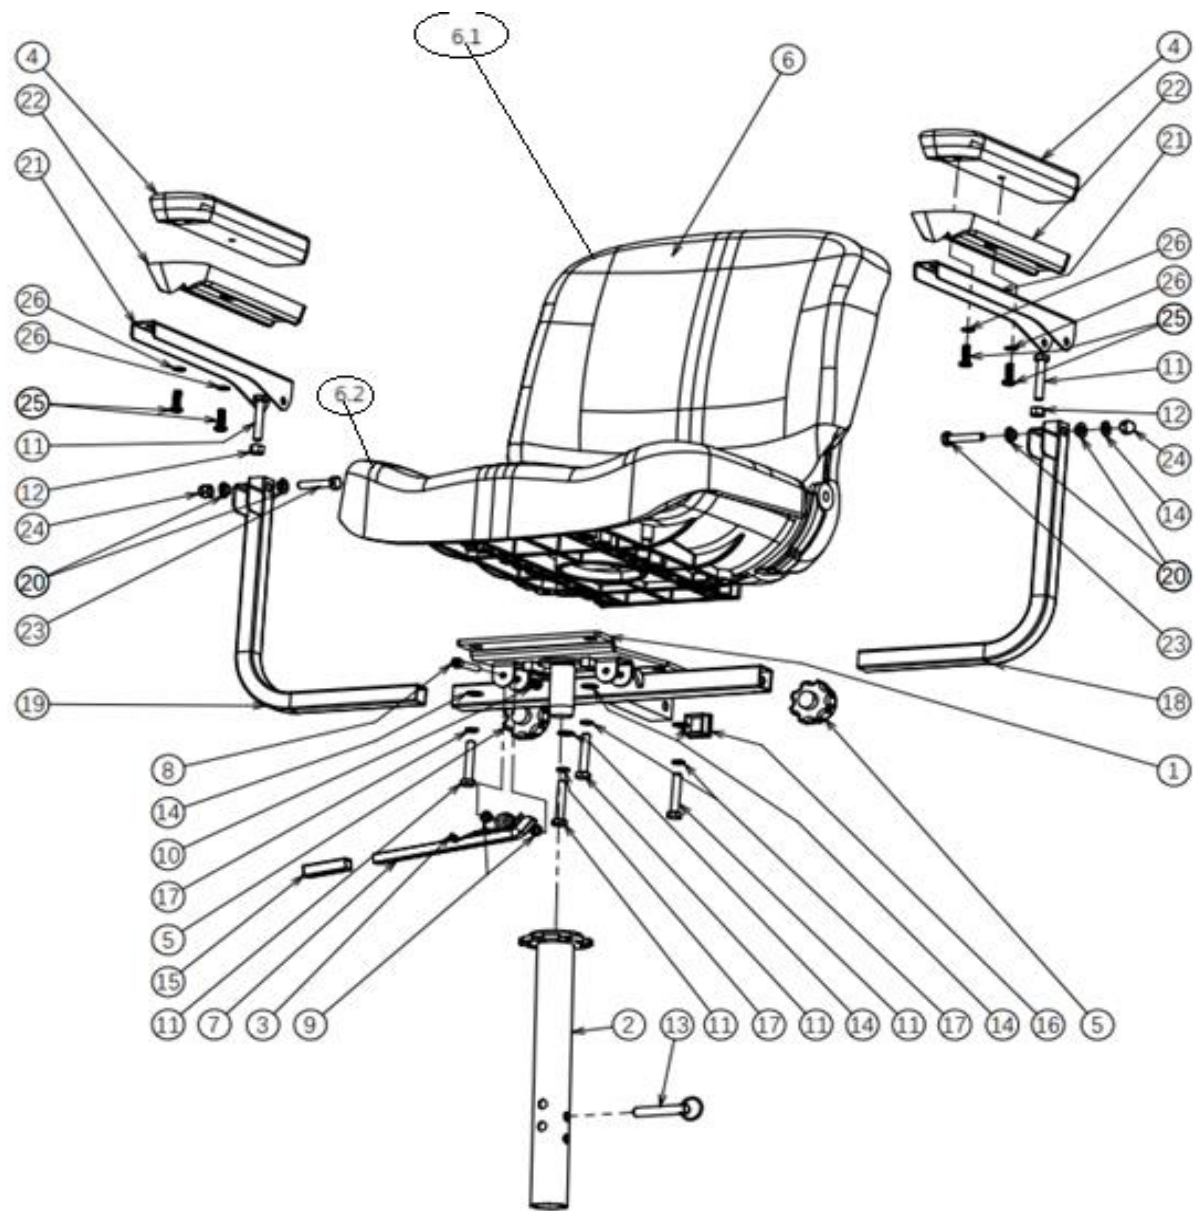

no	part nu	part	QT			
0						
1						
2	1918898	SEAT TUBE	1			
3						
4	1918895	ARM PAD	2			
5	1920266	BOLT ARMREST FIXATION	2			
6	1918899	CHAIR	1			
6.1	1920640	BACK	1			
6.2	1920641	SEAT				
7	1920645	SEAT HANDLE	1			
8						
8						
9						
10						
11						
12						
13						
14						
15						
16						
17						
18	1918903	ARMREST LOWER LEFT	1			
19	1918907	ARMREST LOWER RIGHT	1			
20						
21	1918931	ARMRESR UPPER PART	2			
22						
23						
24						
	1920830	ARM REST COMPLETE L	1			
	1920831	ARM REST COMPLETE R	1			

1921438 SEAT PLATE COMPL W/A tube