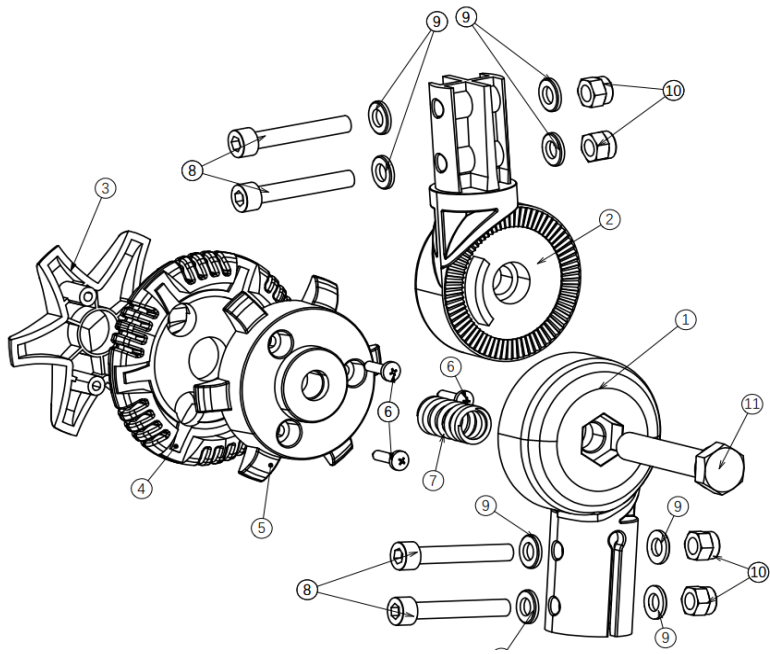

21.11.2024

EV ONE LU

26.06.2023

no	part nu	part	QT	no	part nu	part	QT
1	1920656	MAIN FRAME		1	36		
2	1918862	FRONT FORK		1	37		
3				38	1920657	BATTERY CONNECTOR HOLDER	1
4	1920340	FRONT AXLE L		39	1920658	BATTERY CONNECTOR	1
5	1920341	FRONT AXLE R		40			

6				41			
7				42			
7				43			
7				44			
7				46	1918857	BALL JOINT LE	
8				45	1918858	BALL JOINT RIGHT	
8				47			
8				48			
8				49	1918859	CONNECTION ROD	
9			1	50			
10				51	1918851	FOOT PLATE	1
11				52	1920443	SET COLOR PANEL FRONT green	
				52	1920444	SET COLOR PANEL FRONT orange	
				52	1920445	SET COLOR PANEL FRONT Blue	
				52	1920446	SET COLOR PANEL FRONT pink	
			1	53			
13				54	1920634	WASHER M4 NF E25-513	
14				55			
15			2	56			
16				57	1918861	FRONT CONTACT POINT HOLDER	1
17				58			
18			2	59	1918860	CONTACT POINT FRONT	4
19				60	1920635	BOLT CAP	6
20				61			
21				62			
22	1918852	FRONT COVER	1				
23	1919090	POWER MODULE	1				
24	1918856	STEERING AXLE ONE	1				
25	1920633	BOLT M4X20 DIN 7985	13				
26							
27							
28							
29							

30						
31						
32	1920334	FRONTWHEEL ONE AIR	2			
33	1920632	FRONT BUMPER	1			
34						
35						

no	part nu	part	QT		part nu	part	QT
0	1920394	TIRE	4				
0	1001263	INNER TIRE	4				
1				17			
2				18			
3				19			
3	1918887	DIFF.+MOTOR+REM	1	20			
3	1920395	DIFF	1				
not depicted	1922014	BUSH TRANSMISION .	1				
3	1920396	MOTOR	1				
3	1920397	MOTORBRAKE	1				
4				21			
4				22			
4				23	1920342	REAR WHEEL LU	2
4				24			
5				25			
6				26			
7				27	1918889	REAR CONTACT POINT HOLDER	1
8				28			
9				30	1918890	CONTACT POINT REAR	4
10	1921454	REAR RED REFLECTOR	2				
11	1918882	REAR COVER	1	31			
12	1918886	HANDLE REAR	1	32			
13	1918853	COVER MIDDLE	1	33			
14	1920439	COLOR PANEL SET L/R green		34			
14	1920440	COLOR PANEL SET L/R orange					
14	1920441	COLOR PANEL SET L/R Pink					
14	1920442	COLOR PANEL SET L/R blue					
15				35			
16				36			