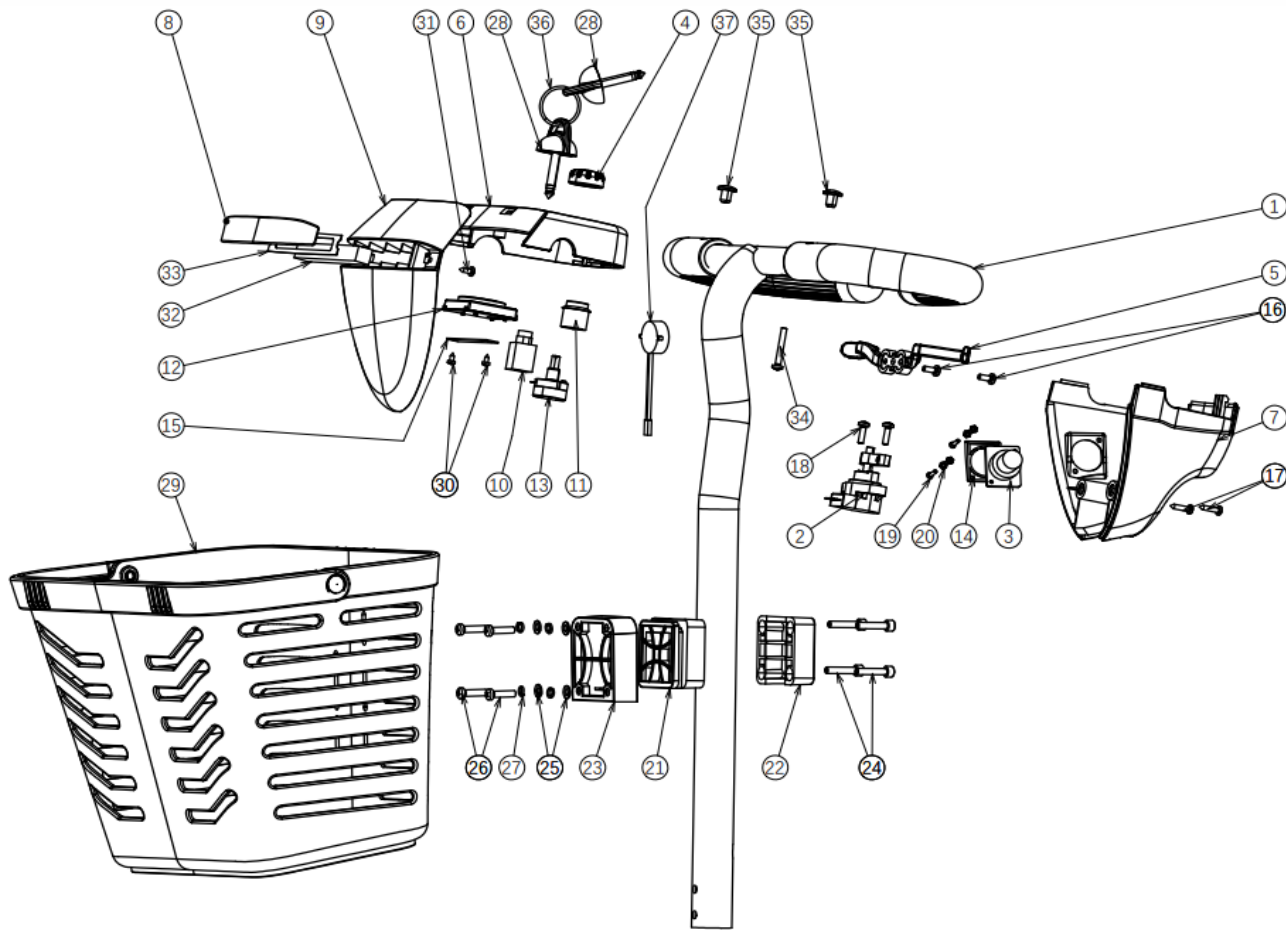

no	part nu	part	QT			
1						
2						
3	1921320	outer knob angle adjust	1			
4	1921319	middle knob angle adjust	1			
5	1921318	inner knob angle adjust	1			
6	1921322	bolt M5 X 16				
7	1921321	spring knob angle adjust	1			
8						
9						
10						
11	1921317	bolt angle adjust	1			
0		Charger	1			

no	part nu	part	QT				
0	1920391	BATTERYBOX 25 AHCOMPLETE	1				
0	1920392	BATTERY BOX 25AH WITHOUT BATTERIES	1				
1							
2							
3	1920531	MAIN FUSE					

4						
5						
6						
7						
8						
9						
10						
11						
12						
13						
14						
15	1920301	BATTERY 25 A/H		2		
16						
17						
18						
0	1919798	CHARGER		1		

no	part nu	part	QT			
0						
1						
2	1918898	SEAT TUBE	1			
3						
4	1918895	ARM PAD	2			
5	1920266	BOLT ARMREST FIXATION	2			
6	1918899	CHAIR	1			
6.1	1920640	BACK	1			
6.2	1920641	SEAT				
7	1920645	SEAT HANDLE	1			
8						
8						
9						
10						
11						
12						
13						
14						
15						
16						
17						
18	1918903	ARMREST LOWER LEFT	1			
19	1918907	ARMREST LOWER RIGHT	1			
20						
21	1918931	ARMRESR UPPER PART	2			
22						
23						
24						
	1920830	ARM REST COMPLETE L	1			
	1920831	ARM REST COMPLETE R	1			

1921438 SEAT PLATE COMPL W/A tube

no	part nu	part	QT
1			
2	1918911	SPEED DIAL ASSEMBLY	1
3	1918918	CHARGER SOCKET	1
4			
5	1918910	SPEED LEVER	1
6			

7	1918913	STEERING COVER BACK	1	
8	1921463	FRONT LIGHT COVER	1	
9	1918914	STEERING COVER FRONT	1	
10	1919437	CONTACT IGNITION	1	
11	1920423	HORN SWITCH	1	
12	1918912	BATTERY INDICATOR	1	
13	1918909	POT SPEED	1	
14				
15				
16				
17				
18				
19				
20				
21	1920502	ASSEMBLY PLATE BASKET MIDDLE	1	
22	1920510	ASSEMBLY PLATE BASKET REAR	1	
23	1920501	ASSEMBLY PLATE BASKET FRONT	1	
	1920832	BASKET HOLDER COMPLETE		
24	1920511	BOLT M5X25	2	
25	1920503	WASHER	4	
26	1920505	BOLT M5X20	4	
27				
28	1918908	IGNITION KEY	1	
29	1920509	BASKET	1	
30				
31				
32	1920629	FRONT LIGHT	1	
33				
34				
35				
	1918977	MIRROR LEFT	1	
	1918978	MIRROR RICHT	1	
37	1920628	HORN	1	