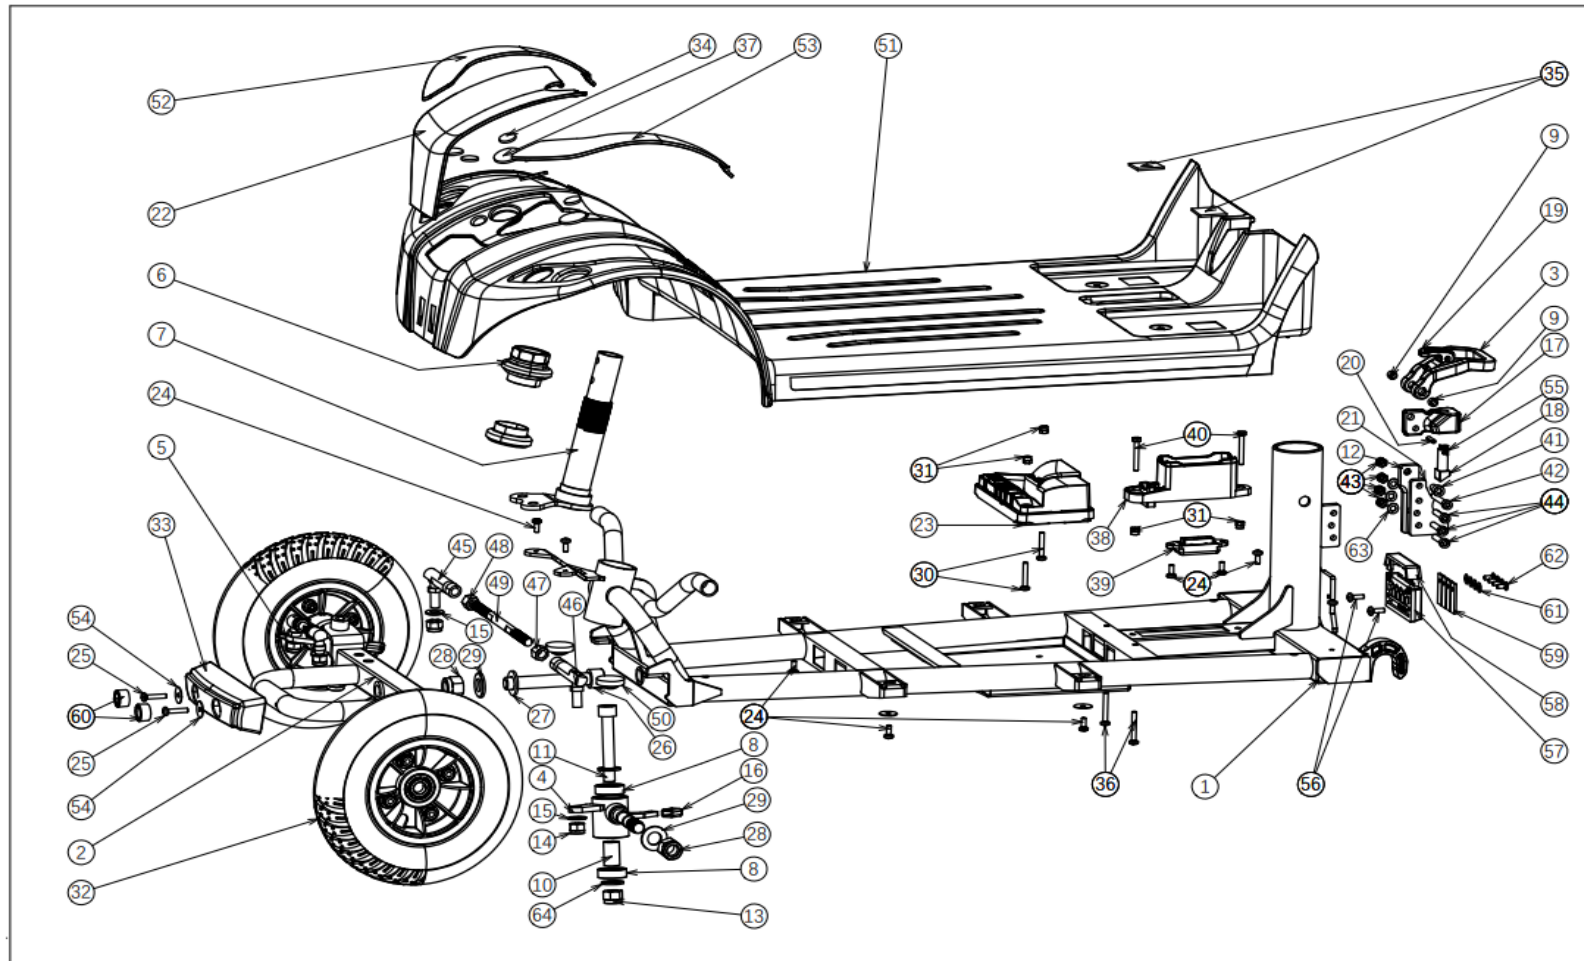

21.11.2024

EV ONE LU

26.06.2023

no	part nu	part	QT	no	part nu	part	QT
1	1920656	MAIN FRAME		1	36		
2	1918862	FRONT FORK		1	37		
3				38	1920657	BATTERY CONNECTOR HOLDER	1
4	1920340	FRONT AXLE L		39	1920658	BATTERY CONNECTOR	1
5	1920341	FRONT AXLE R		40			

6				41			
7				42			
7				43			
7				44			
7				46	1918857	BALL JOINT LE	
8				45	1918858	BALL JOINT RIGHT	
8				47			
8				48			
8				49	1918859	CONNECTION ROD	
9			1	50			
10				51	1918851	FOOT PLATE	1
11				52	1920443	SET COLOR PANEL FRONT green	
				52	1920444	SET COLOR PANEL FRONT orange	
				52	1920445	SET COLOR PANEL FRONT Blue	
				52	1920446	SET COLOR PANEL FRONT pink	
			1	53			
13				54	1920634	WASHER M4 NF E25-513	
14				55			
15			2	56			
16				57	1918861	FRONT CONTACT POINT HOLDER	1
17				58			
18			2	59	1918860	CONTACT POINT FRONT	4
19				60	1920635	BOLT CAP	6
20				61			
21				62			
22	1918852	FRONT COVER	1				
23	1919090	POWER MODULE	1				
24	1918856	STEERING AXLE ONE	1				
25	1920633	BOLT M4X20 DIN 7985	13				
26							
27							
28							
29							

30						
31						
32	1920334	FRONTWHEEL ONE AIR	2			
33	1920632	FRONT BUMPER	1			
34						
35						

no	part nu	part	QT		part nu	part	QT
0	1920394	TIRE	4				
0	1001263	INNER TIRE	4				
1				17			
2				18			
3				19			
3	1918887	DIFF.+MOTOR+REM	1	20			
3	1920395	DIFF	1				
not depicted	1922014	BUSH TRANSMISION .	1				
3	1920396	MOTOR	1				
3	1920397	MOTORBRAKE	1				
4				21			
4				22			
4				23	1920342	REAR WHEEL LU	2
4				24			
5				25			
6				26			
7				27	1918889	REAR CONTACT POINT HOLDER	1
8				28			
9				30	1918890	CONTACT POINT REAR	4
10	1921454	REAR RED REFLECTOR	2				
11	1918882	REAR COVER	1	31			
12	1918886	HANDLE REAR	1	32			
13	1918853	COVER MIDDLE	1	33			
14	1920439	COLOR PANEL SET L/R green		34			
14	1920440	COLOR PANEL SET L/R orange					
14	1920441	COLOR PANEL SET L/R Pink					
14	1920442	COLOR PANEL SET L/R blue					
15				35			
16				36			