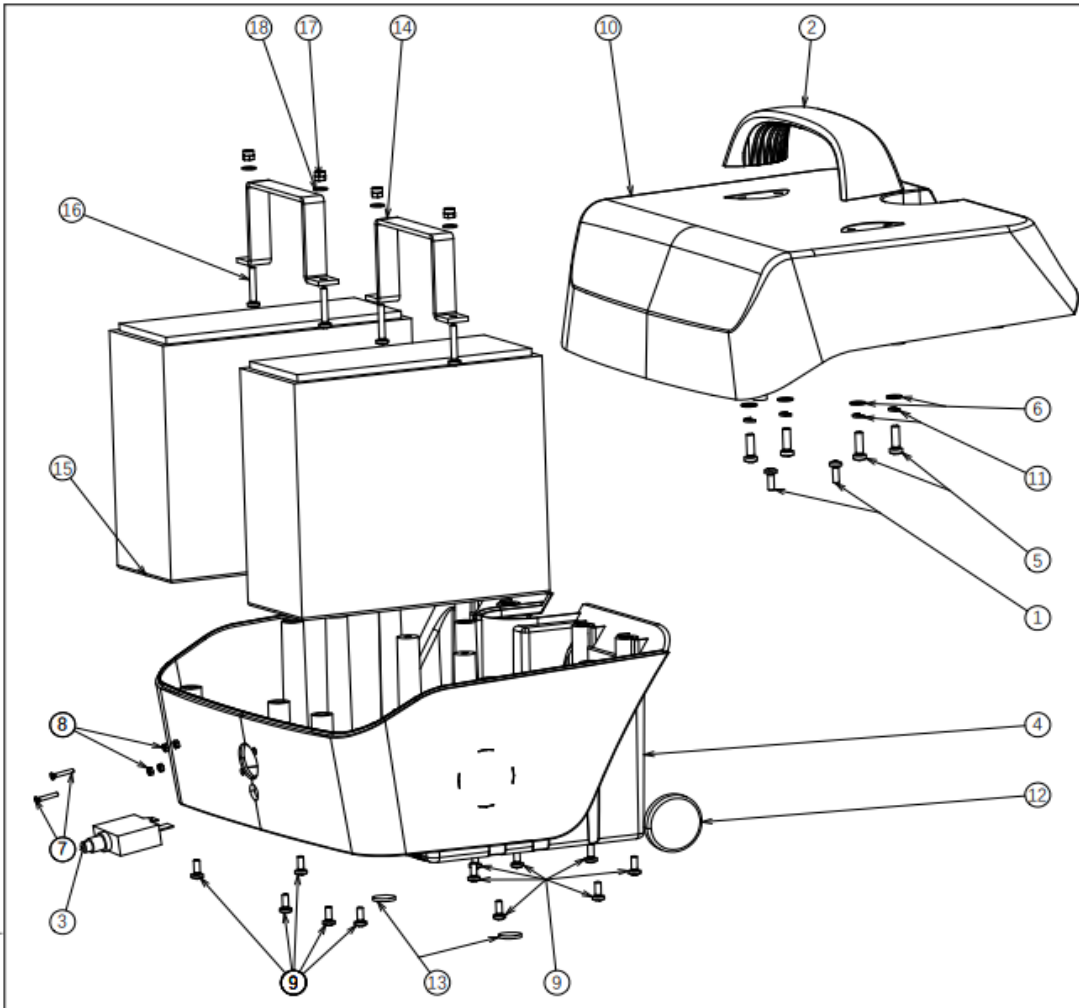

no	part nu	part	QT				
0	1920391	BATTERYBOX 25 AHCOMPLETE	1				
0	1920392	BATTERY BOX 25AH WITHOUT BATTERIES	1				
1							
2							
3	1920531	MAIN FUSE