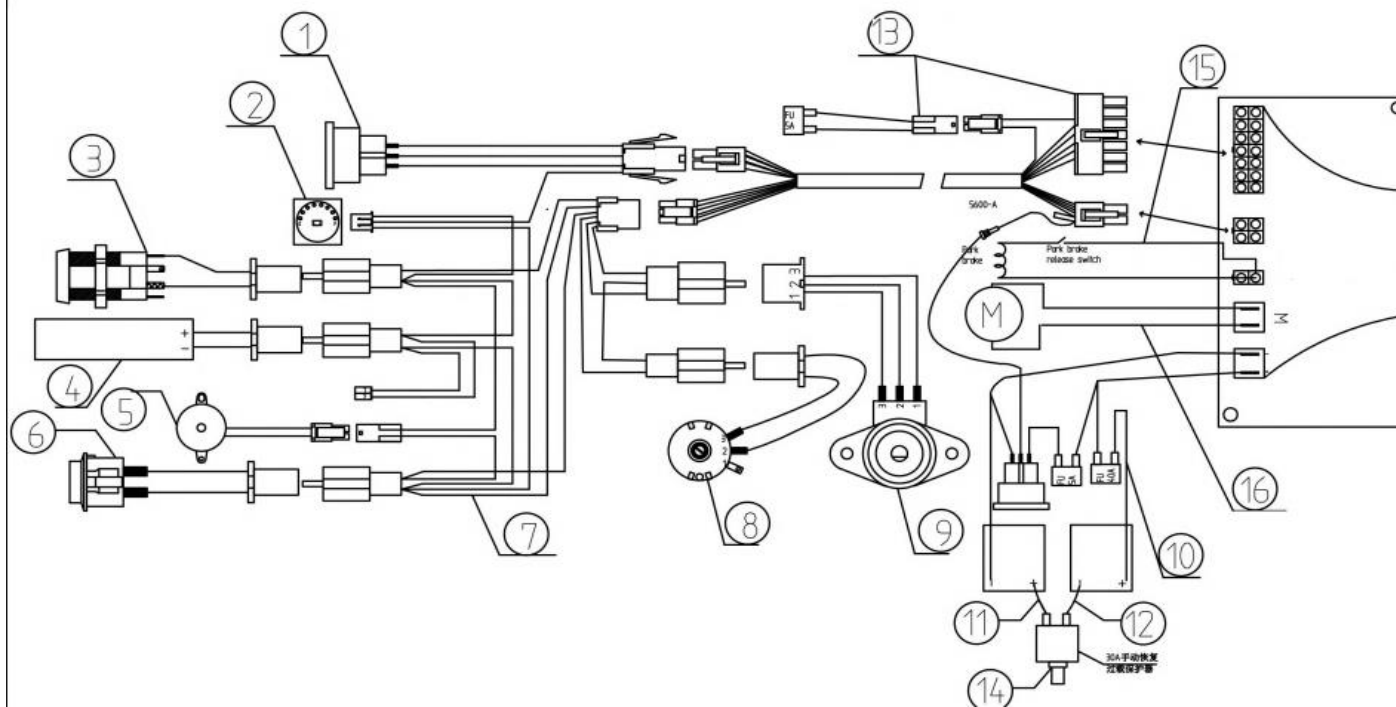

no	part nu	part	QT			
1						
2						
3	1921320	outer knob angle adjust	1			
4	1921319	middle knob angle adjust	1			
5	1921318	inner knob angle adjust	1			
6	1921322	bolt M5 X 16				
7	1921321	spring knob angle adjust	1			
8						
9						
10						
11	1921317	bolt angle adjust	1			
0		Charger	1			

no	part nu	part	QT				
0	1920391	BATTERYBOX 25 AHCOMPLETE	1				
0	1920392	BATTERY BOX 25AH WITHOUT BATTERIES	1				
1							
2							
3	1920531	MAIN FUSE					

4						
5						
6						
7						
8						
9						
10						
11						
12						
13						
14						
15	1920301	BATTERY 25 A/H		2		
16						
17						
18						
0	1919798	CHARGER		1		

no	part nu	part	QT			
0						
1						
2	1918898	SEAT TUBE	1			
3						
4	1918895	ARM PAD	2			
5	1920266	BOLT ARMREST FIXATION	2			
6	1918899	CHAIR	1			
6.1	1920640	BACK	1			
6.2	1920641	SEAT				
7	1920645	SEAT HANDLE	1			
8						
8						
9						
10						
11						
12						
13						
14						
15						
16						
17						
18	1918903	ARMREST LOWER LEFT	1			
19	1918907	ARMREST LOWER RIGHT	1			
20						
21	1918931	ARMRESR UPPER PART	2			
22						
23						
24						
	1920830	ARM REST COMPLETE L	1			
	1920831	ARM REST COMPLETE R	1			

1921438 SEAT PLATE COMPL W/A tube

no	part nu	part	QT
1			
2	1918911	SPEED DIAL ASSEMBLY	1
3	1918918	CHARGER SOCKET	1
4			
5	1918910	SPEED LEVER	1
6			

7	1918913	STEERING COVER BACK	1	
8	1921463	FRONT LIGHT COVER	1	
9	1918914	STEERING COVER FRONT	1	
10	1919437	CONTACT IGNITION	1	
11	1920423	HORN SWITCH	1	
12	1918912	BATTERY INDICATOR	1	
13	1918909	POT SPEED	1	
14				
15				
16				
17				
18				
19				
20				
21	1920502	ASSEMBLY PLATE BASKET MIDDLE	1	
22	1920510	ASSEMBLY PLATE BASKET REAR	1	
23	1920501	ASSEMBLY PLATE BASKET FRONT	1	
	1920832	BASKET HOLDER COMPLETE		
24	1920511	BOLT M5X25	2	
25	1920503	WASHER	4	
26	1920505	BOLT M5X20	4	
27				
28	1918908	IGNITION KEY	1	
29	1920509	BASKET	1	
30				
31				
32	1920629	FRONT LIGHT	1	
33				
34				
35				
	1918977	MIRROR LEFT	1	
	1918978	MIRROR RICHT	1	
37	1920628	HORN	1	