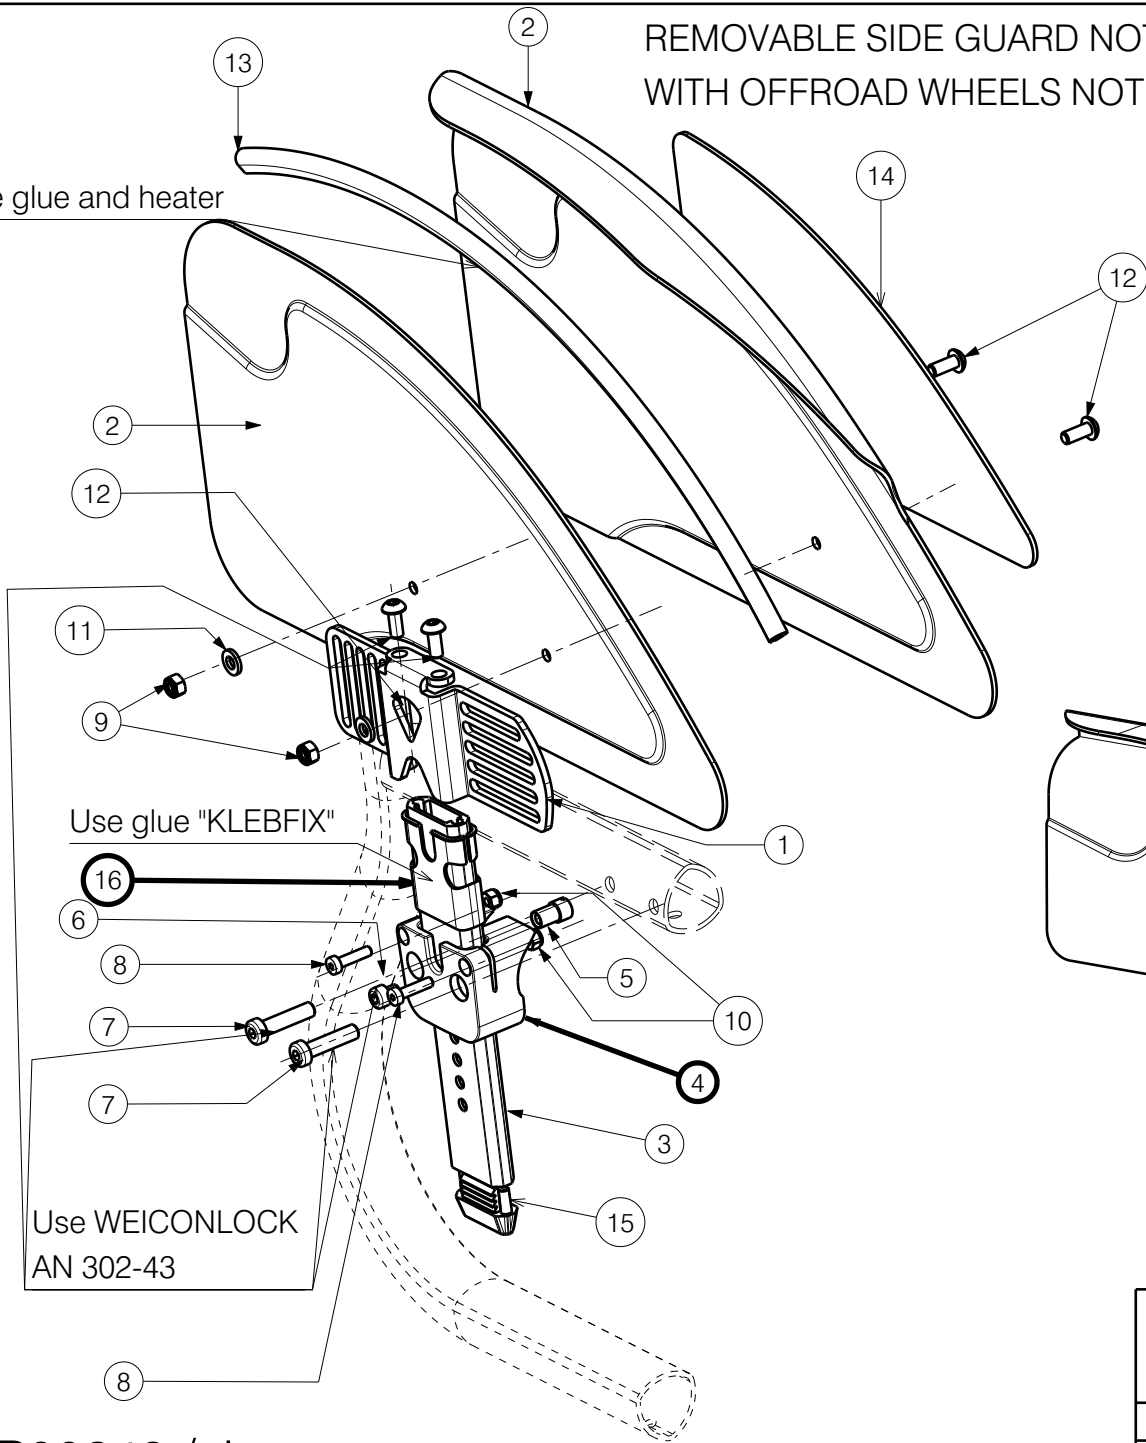

REMOVABLE SIDE GUARD NOT POSSIBLE WITH CAMBER 6°  
 WITH OFFROAD WHEELS NOT POSSIBLE 4° AND 6°

Use glue and heater

Use glue "KLEBFIX"

Use WEICONLOCK  
AN 302-43

Material			
No.	Plan	Article	Quantity
1	* YP08854(R)Small	2642254	1
	* YP08855(L)Small	2642354	1
	YP09262(R)Large	2642454	1
	YP09263(L)Large	2642554	1
2a	YP07443(R)	27635..	1
	YP07444(L)	27636..	1
2b	YP07999(R)	26176..	1
	YP08000(L)	26177..	1
2c	YP08874(R)	26550..	1
	YP08884(L)	26551..	1
2d	YP07446(R)	27637..	1
	YP07447(L)	27638..	1
2e	YP08487(R)	26178..	1
	YP08488(L)	26179..	1

\* Use only with YP08874/YP08884

Degrease the screws before using the glue.

EP00248 / J

| For assembling use document S-PL.40.06

REMOVABLE SIDE GUARD TRIGO 36-50				Plan No.
Page 1/3				EP00248/ J
Scale: 1:3	Drafted	Verified	Confirmed	
Date	20/10/2017	03/07/2023	03/07/2023	
Initials	AS	AZ	AS	

2a (L)

2b (M)

2c (S)

2d (L)

2e (S)

Material			
No.	Plan	Article	Quantity
3	XP03353	GP27599	1
4	XP03335	GP27499	1
5	XP01730	GP11200	1
6	M5X6DIN912	1997822	1
7	M6x25	2994897	2
8	M4x16	2994070	2
9	NutM5black	2994006	2
10	NutM4	1001678	2
11	M5DIN125A	2994069	4
12	M5x12	2994074	4
13	---	1003299	0,8m
14	XP02274(R) (Large)	2996467	1
	XP02275(L) (Large)	2996468	1
	XP02272(R) (Small)	2996465	1
	XP02273(L) (Small)	2996466	1
15	XP03080	2996656	1
16	XP03083	2996657	1

| For assembling use document S-PL.40.06

EP00248 / J

REMOVABLE SIDE GUARD TRIGO 36-50				Plan No.
Page 2/3				EP00248/ J
Scale: 1:3	Drafted	Verified	Confirmed	
Date	20/10/2017	03/07/2023	03/07/2023	
Initials	AS	AZ	AS	