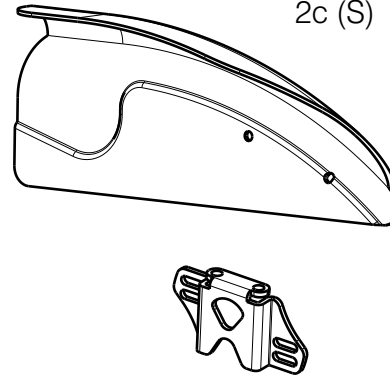

REMOVABLE SIDE GUARD NOT POSSIBLE WITH CAMBER 6°  
 WITH OFFROAD WHEELS NOT POSSIBLE 4° AND 6°

Use glue and heater

Use glue "KLEBFIX"

Use WEICONLOCK  
AN 302-43

Material			
No.	Plan	Article	Quantity
1	* YP08854(R)Small	2642254	1
	* YP08855(L)Small	2642354	1
	YP09262(R)Large	2642454	1
	YP09263(L)Large	2642554	1
2a	YP07443(R)	27635..	1
	YP07444(L)	27636..	1
2b	YP07999(R)	26176..	1
	YP08000(L)	26177..	1
2c	YP08874(R)	26550..	1
	YP08884(L)	26551..	1
2d	YP07446(R)	27637..	1
	YP07447(L)	27638..	1
2e	YP08487(R)	26178..	1
	YP08488(L)	26179..	1

\* Use only with YP08874/YP08884

Degrease the screws before using the glue.

EP00248 / J

| For assembling use document S-PL.40.06

REMOVABLE SIDE GUARD TRIGO 36-50				Plan No.
Page 1/3				EP00248/ J
Scale: 1:3	Drafted	Verified	Confirmed	
Date	20/10/2017	03/07/2023	03/07/2023	
Initials	AS	AZ	AS	

2a (L)

2b (M)

2c (S)

2d (L)

2e (S)

Material			
No.	Plan	Article	Quantity
3	XP03353	GP27599	1
4	XP03335	GP27499	1
5	XP01730	GP11200	1
6	M5X6DIN912	1997822	1
7	M6x25	2994897	2
8	M4x16	2994070	2
9	NutM5black	2994006	2
10	NutM4	1001678	2
11	M5DIN125A	2994069	4
12	M5x12	2994074	4
13	---	1003299	0,8m
14	XP02274(R) (Large)	2996467	1
	XP02275(L) (Large)	2996468	1
	XP02272(R) (Small)	2996465	1
	XP02273(L) (Small)	2996466	1
15	XP03080	2996656	1
16	XP03083	2996657	1