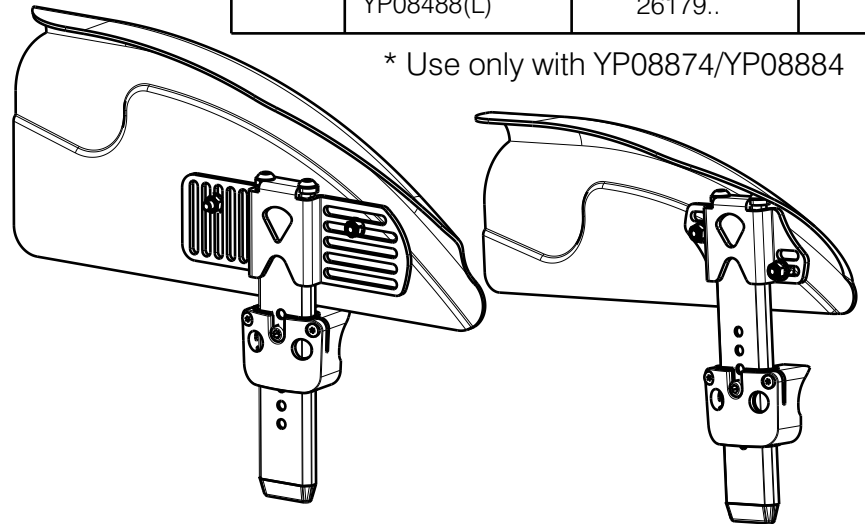

REMOVABLE SIDE GUARD NOT POSSIBLE WITH CAMBER 6°  
 WITH OFFROAD WHEELS NOT POSSIBLE 4° AND 6°

Use glue and heater

Use glue "KLEBFIX"

Use WEICONLOCK  
AN 302-43

Material			
No.	Plan	Article	Quantity
1	* YP08854(R)Small	2642254	1
	* YP08855(L)Small	2642354	1
	YP09262(R)Large	2642454	1
	YP09263(L)Large	2642554	1
2a	YP07443(R)	27635..	1
	YP07444(L)	27636..	1
2b	YP07999(R)	26176..	1
	YP08000(L)	26177..	1
2c	YP08874(R)	26550..	1
	YP08884(L)	26551..	1
2d	YP07446(R)	27637..	1
	YP07447(L)	27638..	1
2e	YP08487(R)	26178..	1
	YP08488(L)	26179..	1

\* Use only with YP08874/YP08884

Degrease the screws before using the glue.

EP00248 / J

| For assembling use document S-PL.40.06

REMOVABLE SIDE GUARD TRIGO 36-50				Plan No.
Page 1/3				EP00248/ J
Scale: 1:3	Drafted	Verified	Confirmed	
Date	20/10/2017	03/07/2023	03/07/2023	
Initials	AS	AZ	AS	

| For assembling use document S-PL.40.06

EP00248 / J

REMOVABLE SIDE GUARD TRIGO 36-50				Plan No.
Page 2/3				EP00248/ J
Scale: 1:3	Drafted	Verified	Confirmed	
Date	20/10/2017	03/07/2023	03/07/2023	
Initials	AS	AZ	AS	