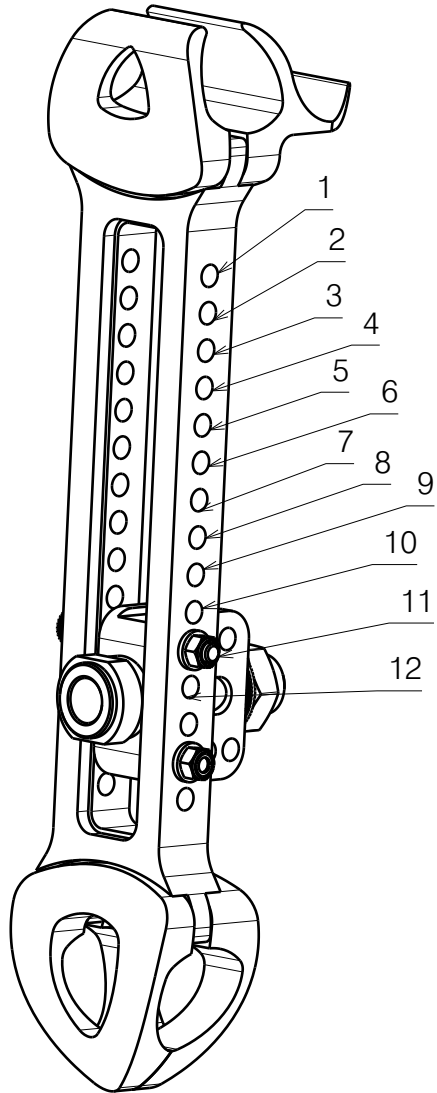

\* Use only with YP08874/YP08884

Degrease the screws before using the glue.

EP00248 / J

| For assembling use document S-PL.40.06

REMOVABLE SIDE GUARD TRIGO 36-50				Plan No.
Page 1/3				EP00248/ J
Scale: 1:3	Drafted	Verified	Confirmed	
Date	20/10/2017	03/07/2023	03/07/2023	
Initials	AS	AZ	AS	

2a (L)

2b (M)

2c (S)

2d (L)

2e (S)

Material			
No.	Plan	Article	Quantity
3	XP03353	GP27599	1
4	XP03335	GP27499	1
5	XP01730	GP11200	1
6	M5X6DIN912	1997822	1
7	M6x25	2994897	2
8	M4x16	2994070	2
9	NutM5black	2994006	2
10	NutM4	1001678	2
11	M5DIN125A	2994069	4
12	M5x12	2994074	4
13	---	1003299	0,8m
14	XP02274(R) (Large)	2996467	1
	XP02275(L) (Large)	2996468	1
	XP02272(R) (Small)	2996465	1
	XP02273(L) (Small)	2996466	1
15	XP03080	2996656	1
16	XP03083	2996657	1

| For assembling use document S-PL.40.06

EP00248 / J

REMOVABLE SIDE GUARD TRIGO 36-50				Plan No.
Page 2/3				EP00248/ J
Scale: 1:3	Drafted	Verified	Confirmed	
Date	20/10/2017	03/07/2023	03/07/2023	
Initials	AS	AZ	AS	

SEAT HEIGHT REAR 36-50																						
	315	325	335	345	355	365	375	385	395	405	415	425	435	445	455	465	475	485	495	505	515	525
18"		3	4	5	6	7	8	9	10	11	12											
20"			1	2	3	4	5	6	7	8	9	10	11	12								
22"					1	2	3	4	5	6	7	8	9	10	11	12						
24"								1	2	3	4	5	6	7	8	9	10	11	12			
24"PU							1	2	3	4	5	6	7	8	9	10	11	12				
26"											1	2	3	4	5	6	7	8	9	10	11	12