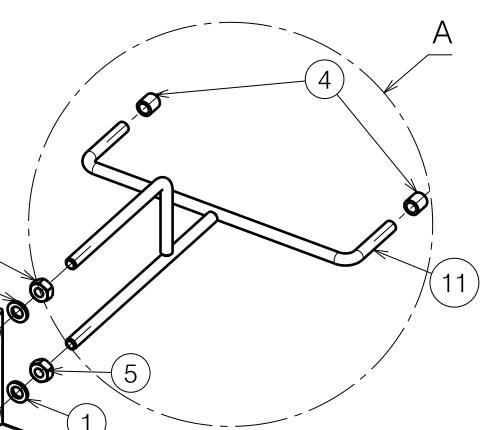

Material			
No.	Plan	Article	Quantity
1	M8 DIN125B	1001556	4
2	M8x20	1001580	1
3	20x20	1001612	1
4	Ø7.8	1001622	6
5	M8 DIN934	1001671	2
6	M8x14	1902024	2
7	/	/	/
8	Y022385	2042104	1
9	Y021532	2014304	1
10	Y021533	2014004	1
11	Y021537	2014204	1
12	Ø12	T001105	0.115m (x6)

E000996 / B

ROLLATOR HOLDER FOR QUADRI LIGHT				Plan No.
				E000996 / B
Scale: 1:5	Drafted	Verified	Confirmed	
Date	21/09/2015	15/06/2017	15/06/2017	
Initials	TT	PA	PJ	