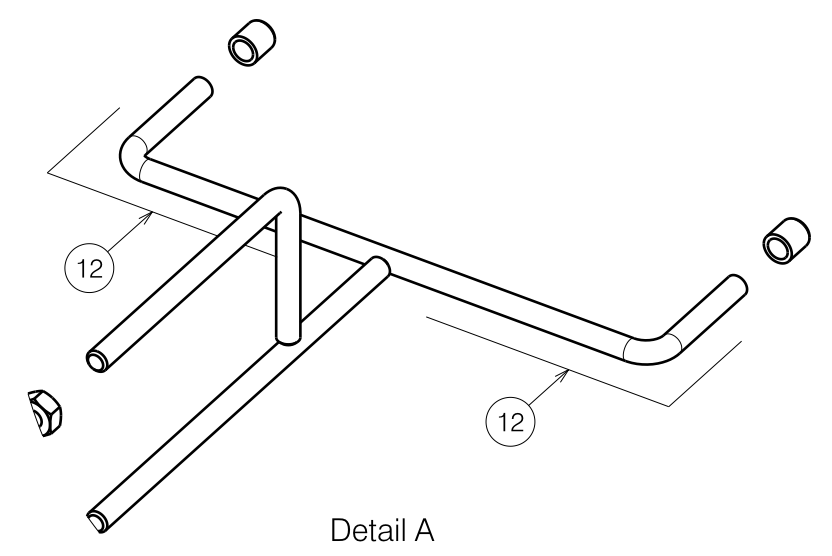

Material			
No.	Plan	Article	Quantity
1	M8 DIN125B	1001556	4
2	M8x20	1001580	1
3	20x20	1001612	1
4	Ø7.8	1001622	6
5	M8 DIN934	1001671	2
6	M8x14	1902024	2
7	/	/	/
8	Y022385	2042104	1
9	Y021532	2014304	1
10	Y021533	2014004	1
11	Y021537	2014204	1
12	Ø12	T001105	0.115m (x6)

E000996 / B

ROLLATOR HOLDER FOR QUADRI LIGHT				Plan No.
				E000996 / B
Scale: 1:5	Drafted	Verified	Confirmed	
Date	21/09/2015	15/06/2017	15/06/2017	
Initials	TT	PA	PJ	