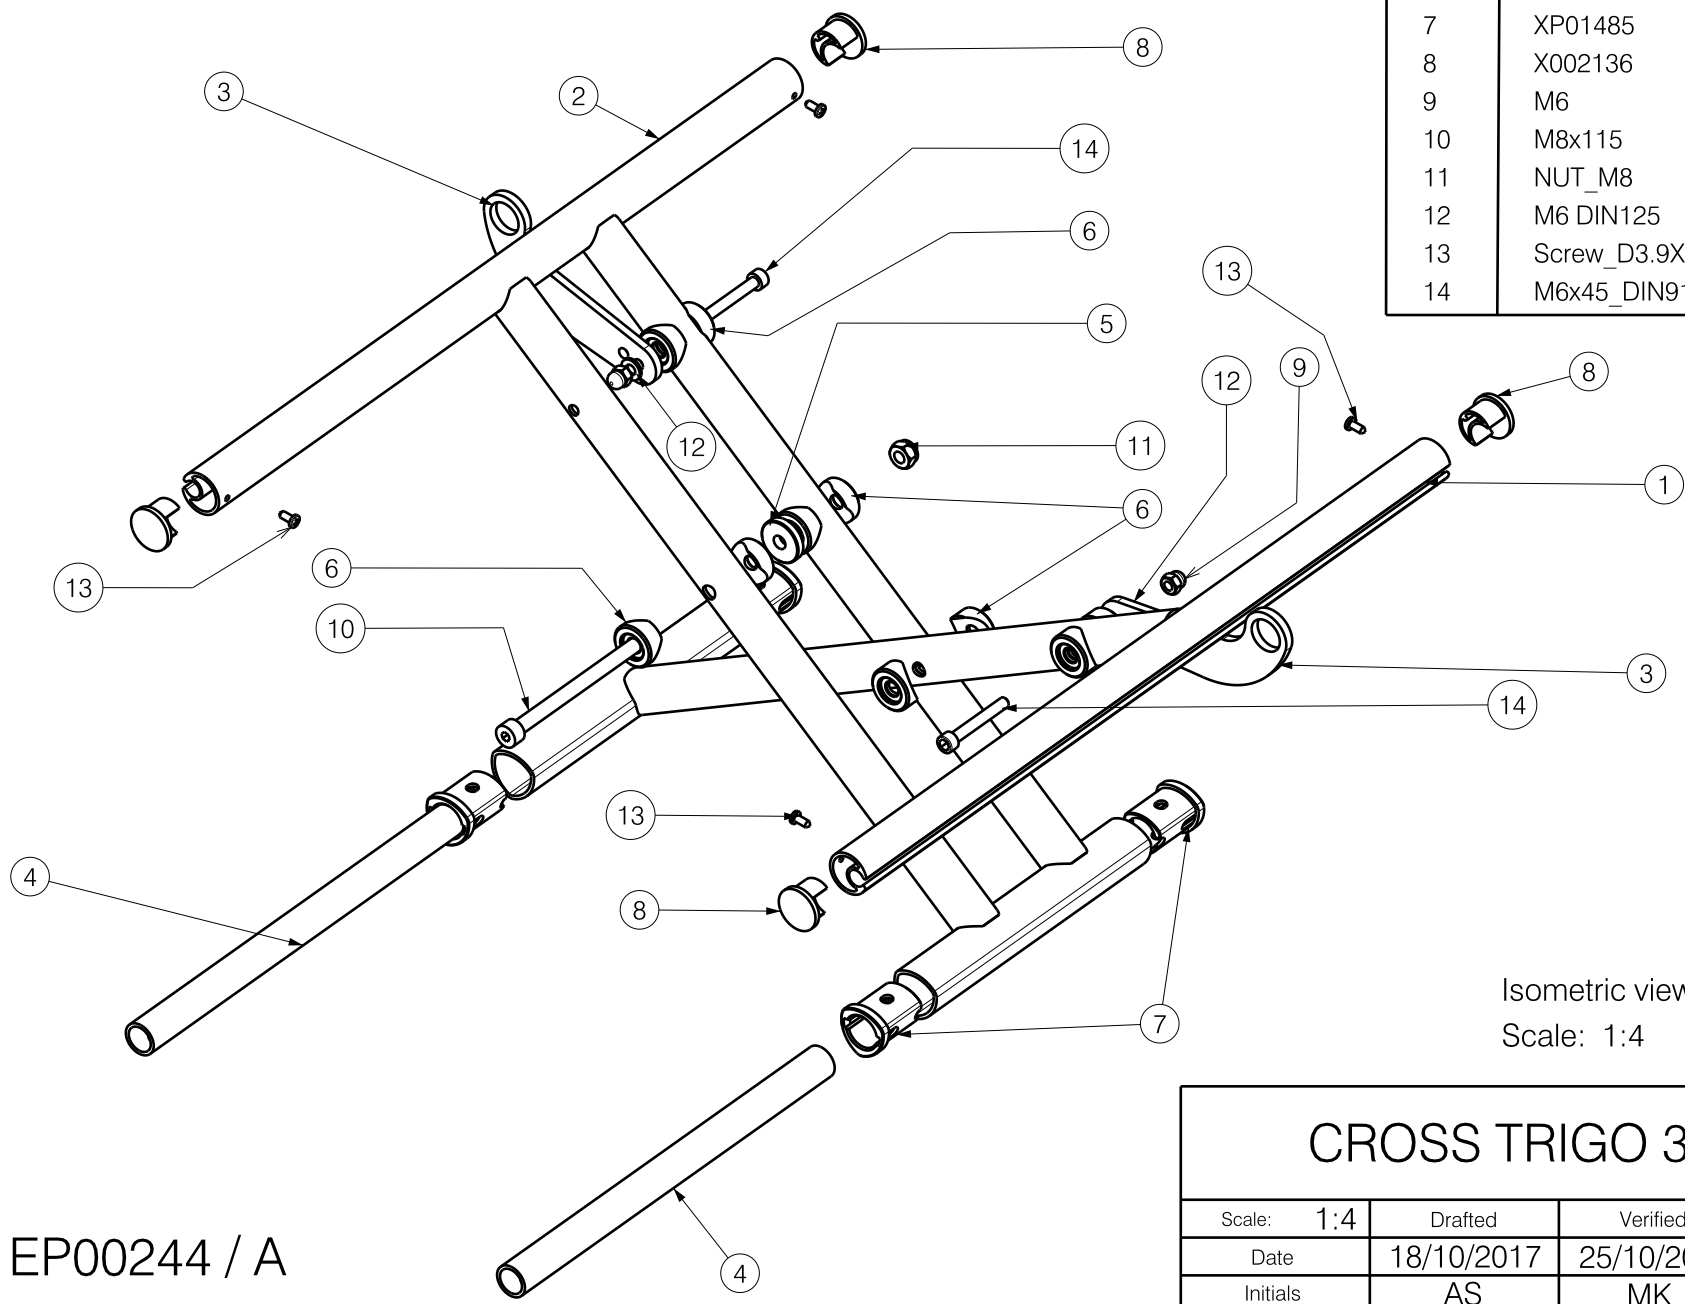

Material			
No.	Plan	Article	Quantity
4	YP05996 (raw)	27916	2
5	XP01851	2993570	1
6	XP01439	2993524	10
7	XP01485	2993437	4
8	X002136	1992414	4
9	M6	2994059	2
10	M8x115	2994008	1
11	NUT_M8	2994009	1
12	M6 DIN125	2994068	2
13	Screw_D3.9X9.5	2994075	4
14	M6x45_DIN912	2994058	2

Isometric view
Scale: 1:4

EP00244 / A

<h1 style="margin: 0;">CROSS TRIGO 36-46</h1>				Plan No.
				EP00244 / A
Scale: 1:4	Drafted	Verified	Confirmed	
Date	18/10/2017	25/10/2018	25/10/2018	
Initials	AS	MK	TK	

Page 1/2

Material				
No.	Plan	Article	Quantity	
Width 36cm				
1	YP06850	2756565 (36cm)	1	
	YP06849	2756465 (38cm)	1	
	YP06848	2756365 (40cm)	1	
	YP06847	2756265 (42cm)	1	
	YP06846	2756165 (44cm)	1	
	YP06845	2756065 (46cm)	1	
	YP06844	2755965 (48cm)	1	
	YP05650	2720265 (50cm)	1	
	2	YP06843	2755865 (36cm)	1
		YP06842	2755765 (38cm)	1
YP06841		2755665 (40cm)	1	
YP06840		2755565 (42cm)	1	
YP06839		2755465 (44cm)	1	
YP06838		2755365 (46cm)	1	
YP06837		2755265 (48cm)	1	
YP05658		2721065 (50cm)	1	
3	YP05691	2719865	2	
Width 38cm				
1	YP06836	2754465 (36cm)	1	
	YP06835	2754365 (38cm)	1	
	YP06834	2754265 (40cm)	1	
	YP06833	2754165 (42cm)	1	
	YP06832	2754065 (44cm)	1	
	YP06831	2753965 (46cm)	1	
	YP06830	2753865 (48cm)	1	
	YP05651	2720365 (50cm)	1	
	2	YP06829	2755165 (36cm)	1
		YP06828	2755065 (38cm)	1
		YP06827	2754965 (40cm)	1
		YP06826	2754865 (42cm)	1
		YP06825	2754765 (44cm)	1
		YP06824	2754665 (46cm)	1
		YP06823	2754565 (48cm)	1
YP05659		2721165 (50cm)	1	
3	YP05691	2719865	2	