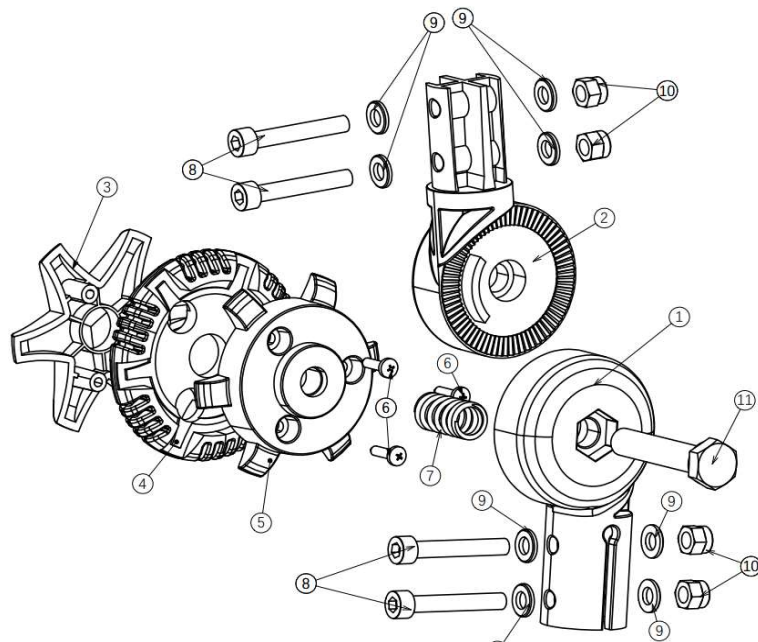

no	part nu	part	QT		
1	1920656	Main frame ONE	1		
2	1918862	front fork	1		
3	1918856	STEERING AXLE ONE	1		
4	1920339	FRONTAXLE L	1		
5	1918854	FRONTAXLE R	1		
6					
7	1920443	COLOR PANEL SET FRONT green			
7	1920444	COLOR PANEL SET FRONTorange			
7	1920445	COLOR PANEL SET FRONTbleu			
7	1920446	COLOR PANEL SET FRONT pink			
8					
8					
8					
8					
9	1918852	FRONTCOVER	1		
10					
11					
12	1918851	SHROUD ONE	1		
13					
14					
15	1918858	BALL JOINT RIGHT	2		
16					
17					
18	1918859	CONNECTION ROD	2		
19					
20	1918857	BALL JOINT LE			
21					
22					
23					
24					
25					
26					

27					
28					
29					
30					
31					
32	1918855	FRONTWHEEL ONE		2	
33	1920632	FRONT BUMPER		1	
34	1920634	WASHER M4 NF E25-513		6	
35	1920633	BOLT M4X20 DIN 7985			
36					
37					
38					
39	1919090	POWER MODULE		1	
40					
41					
42	1920657	BATTERY CONNECTOR HOLDER		1	
43	1920658	BATTERY CONNECTOR		1	
44					
45					
46					
47					
48					
49					
50					
51					
52					
53					
54					
55					
56					
57	1918861	FRONT CONTACT POINT HOLDER		1	
58					
59	1918860	CONTACT POINT FRONT		4	

no	part nu	part	QT			
1	1911317	Lower part adjustment	1			
2						
3	1921320	knob angle adjust outside	1			
4	1921319	knob angel adjust middle	1			
5	1921318	knob angle adjust inside	1			
6	1921322	bolt M5 X 16	3			
7	1921321	spring angle adjust knob	1			
8						
9						
10						
11	1922522	Bolt M10x55	1			
not depicted	1922514	set 1/12	0			