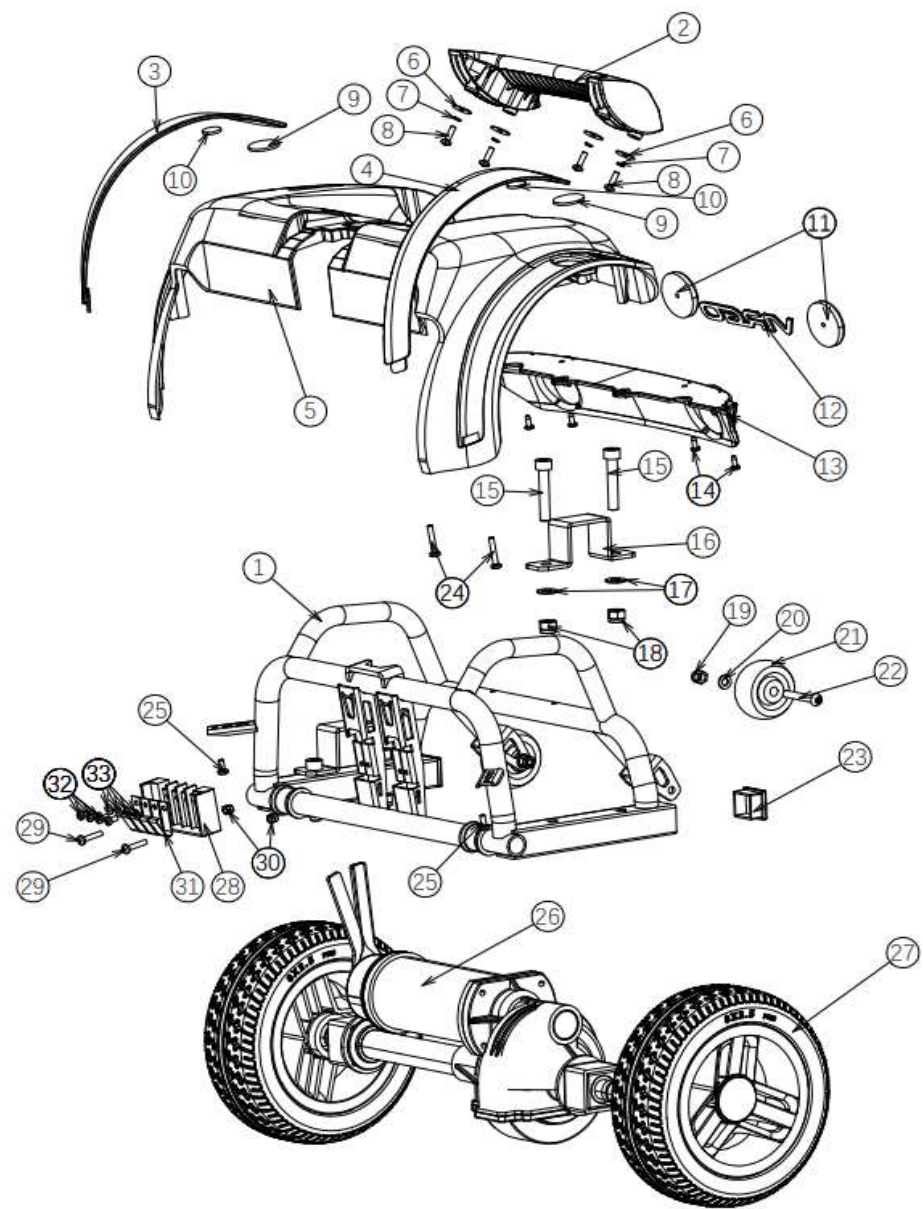

27					
28					
29					
30					
31					
32	1918855	FRONTWHEEL ONE		2	
33	1920632	FRONT BUMPER		1	
34	1920634	WASHER M4 NF E25-513		6	
35	1920633	BOLT M4X20 DIN 7985			
36					
37					
38					
39	1919090	POWER MODULE		1	
40					
41					
42	1920657	BATTERY CONNECTOR HOLDER		1	
43	1920658	BATTERY CONNECTOR		1	
44					
45					
46					
47					
48					
49					
50					
51					
52					
53					
54					
55					
56					
57	1918861	FRONT CONTACT POINT HOLDER		1	
58					
59	1918860	CONTACT POINT FRONT		4	

no	part nu	part	QT			
1	1911317	Lower part adjustment	1			
2						
3	1921320	knob angle adjust outside	1			
4	1921319	knob angel adjust middle	1			
5	1921318	knob angle adjust inside	1			
6	1921322	bolt M5 X 16	3			
7	1921321	spring angle adjust knob	1			
8						
9						
10						
11	1922522	Bolt M10x55	1			
not depicted	1922514	set 1/12	0			

no	part nu	part	QT			
0						
1						
2	1918898	SEAT TUBE	1			
3						
4	1918895	ARM PAD	2			
5	1920266	BOLT ARMREST FIXATION	2			
6	1918899	CHAIR	1			
6.1	1920640	BACK	1			
6.2	1920641	SEAT	1			
7	1920645	SEAT HANDLE	1			
8						
8						
9						
10						
11						
12						
13						
14						
15						
16						
17						
18	1918903	ARMREST LOWER LEFT	1			
19	1918907	ARMREST LOWER RIGHT	1			
20						
21	1918931	ARMRESR UPPER PART	2			
22						
23						
24						
	1920830	ARMREST COMPLETE L	1			
	1920831	ARMREST COMPLETE R	1			
	1921438	SEAT PLATE COMP W/A TUBE	1			