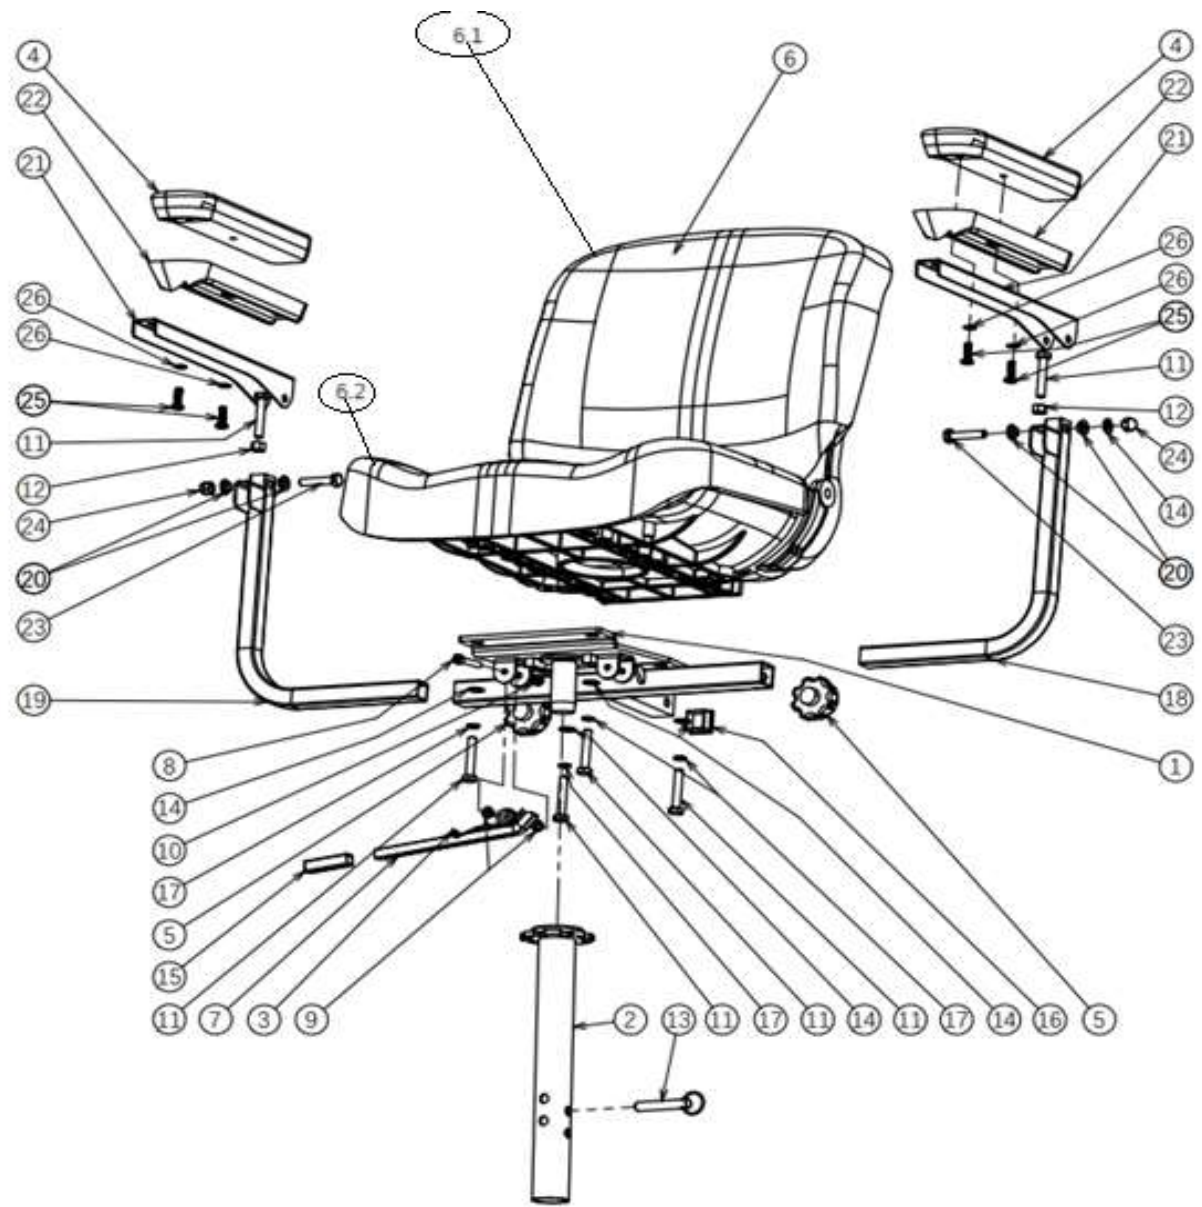

no	part nu	part	QT			
0						
1						
2	1918898	SEAT TUBE	1			
3						
4	1918895	ARM PAD	2			
5	1920266	BOLT ARMREST FIXATION	2			
6	1918899	CHAIR	1			
6.1	1920640	BACK	1			
6.2	1920641	SEAT	1			
7	1920645	SEAT HANDLE	1			
8						
8						
9						
10						
11						
12						
13						
14						
15						
16						
17						
18	1918903	ARMREST LOWER LEFT	1			
19	1918907	ARMREST LOWER RIGHT	1			
20						
21	1918931	ARMRESR UPPER PART	2			
22						
23						
24						
	1920830	ARMREST COMPLETE L	1			
	1920831	ARMREST COMPLETE R	1			
	1921438	SEAT PLATE COMP W/A TUBE	1