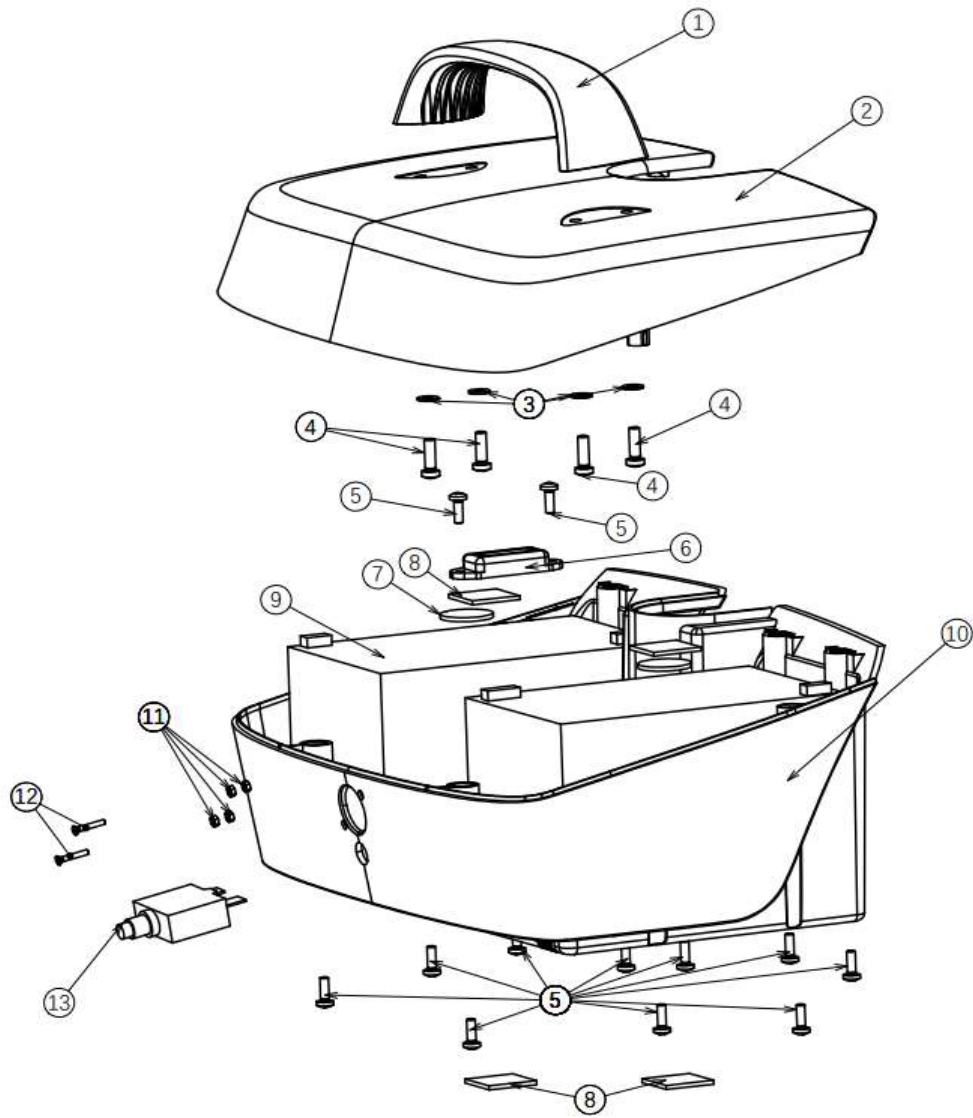

no	part nu	part	QT		
1	1920656	Main frame ONE	1		
2	1918862	front fork	1		
3	1918856	STEERING AXLE ONE	1		
4	1920339	FRONTAXLE L	1		
5	1918854	FRONTAXLE R	1		
6					
7	1920443	COLOR PANEL SET FRONT green			
7	1920444	COLOR PANEL SET FRONTorange			
7	1920445	COLOR PANEL SET FRONTbleu			
7	1920446	COLOR PANEL SET FRONT pink			
8					
8					
8					
8					
9	1918852	FRONTCOVER	1		
10					
11					
12	1918851	SHROUD ONE	1		
13					
14					
15	1918858	BALL JOINT RIGHT	2		
16					
17					
18	1918859	CONNECTION ROD	2		
19					
20	1918857	BALL JOINT LE			
21					
22					
23					
24					
25					
26					

27					
28					
29					
30					
31					
32	1918855	FRONTWHEEL ONE		2	
33	1920632	FRONT BUMPER		1	
34	1920634	WASHER M4 NF E25-513		6	
35	1920633	BOLT M4X20 DIN 7985			
36					
37					
38					
39	1919090	POWER MODULE		1	
40					
41					
42	1920657	BATTERY CONNECTOR HOLDER		1	
43	1920658	BATTERY CONNECTOR		1	
44					
45					
46					
47					
48					
49					
50					
51					
52					
53					
54					
55					
56					
57	1918861	FRONT CONTACT POINT HOLDER		1	
58					
59	1918860	CONTACT POINT FRONT		4	

no	part nu	part	QT			
1	1911317	Lower part adjustment	1			
2						
3	1921320	knob angle adjust outside	1			
4	1921319	knob angel adjust middle	1			
5	1921318	knob angle adjust inside	1			
6	1921322	bolt M5 X 16	3			
7	1921321	spring angle adjust knob	1			
8						
9						
10						
11	1922522	Bolt M10x55	1			
not depicted	1922514	set 1/12	0			