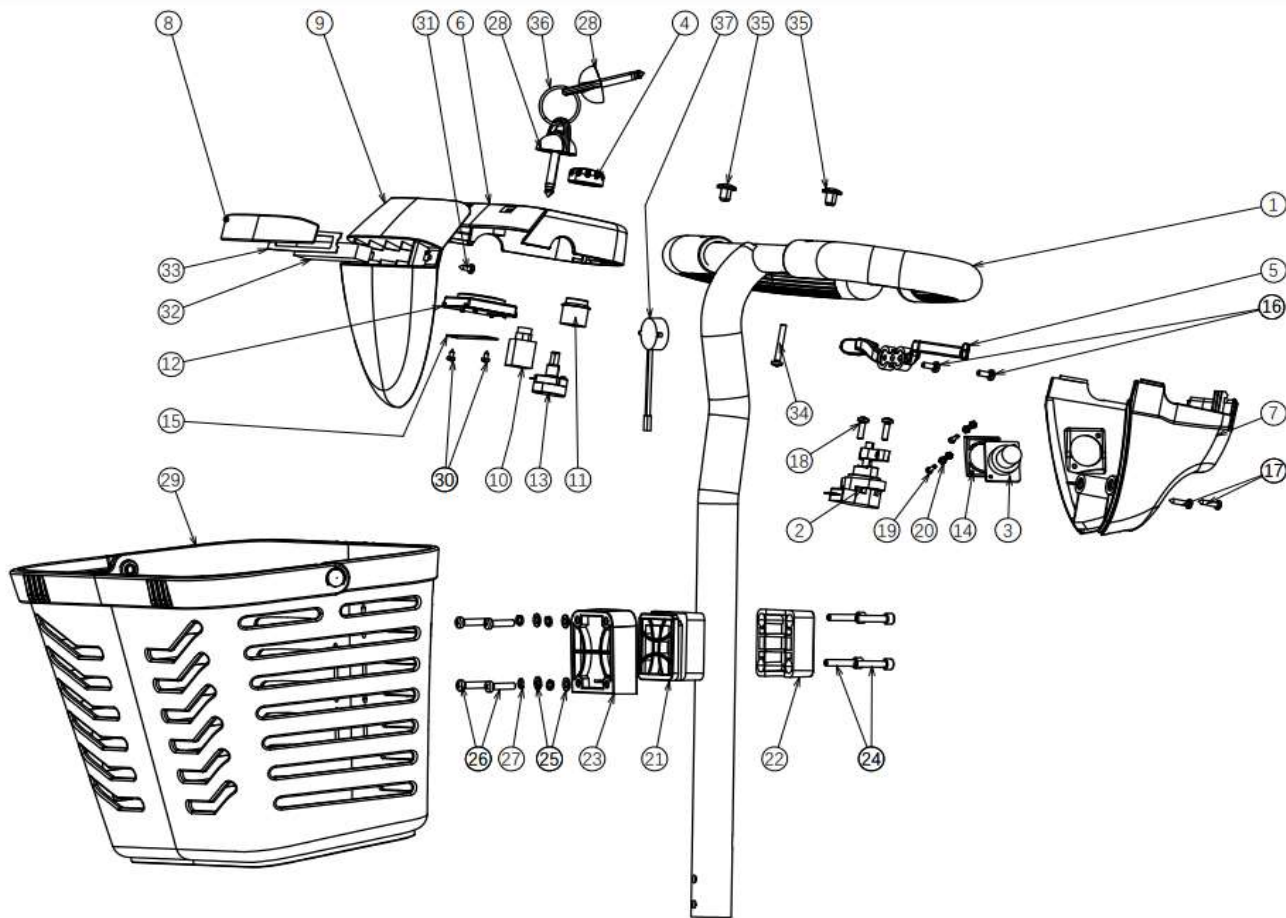

no	part nu	part	QT			
1	1911317	Lower part adjustment	1			
2						
3	1921320	knob angle adjust outside	1			
4	1921319	knob angel adjust middle	1			
5	1921318	knob angle adjust inside	1			
6	1921322	bolt M5 X 16	3			
7	1921321	spring angle adjust knob	1			
8						
9						
10						
11	1922522	Bolt M10x55	1			
not depicted	1922514	set 1/12	0			

no	part nu	part	QT			
0						
1						
2	1918898	SEAT TUBE	1			
3						
4	1918895	ARM PAD	2			
5	1920266	BOLT ARMREST FIXATION	2			
6	1918899	CHAIR	1			
6.1	1920640	BACK	1			
6.2	1920641	SEAT	1			
7	1920645	SEAT HANDLE	1			
8						
8						
9						
10						
11						
12						
13						
14						
15						
16						
17						
18	1918903	ARMREST LOWER LEFT	1			
19	1918907	ARMREST LOWER RIGHT	1			
20						
21	1918931	ARMRESR UPPER PART	2			
22						
23						
24						
	1920830	ARMREST COMPLETE L	1			
	1920831	ARMREST COMPLETE R	1			
	1921438	SEAT PLATE COMP W/A TUBE	1			

no	part nu	part	QT
1			
2	1918911	SPEED DIAL ASSEMBLY	1
3	1918918	CHARGER SOCKET	1
4			
5	1918910	SPEED LEVER	1

6				
7	1918913	STEERING COVER BACK		1
8	1921463	FRONT LIGHT COVER		1
9	1918914	STEERING COVER FRONT		1
10	1919437	CONTACT IGNITION		1
11	1920423	HORN SWITCH		1
12	1918912	BATTERY INDICATOR		1
13	1918909	POT SPEED		1
14				
15				
16				
17				
18				
19				
20				
21	1920502	ASSEMBLY PLATE BASKET MIDDLE		1
22	1920510	ASSEMBLY PLATE BASKET REAR		1
23	1920501	ASSEMBLY PLATE BASKET FRONT		1
	1920832	BASKET HOLDER COMPLETE		1
24	1920511	BOUT BZKT M5X25 DIN912		2
25	1920504	WASHER		4
26	1920505	BOLT M5X20		4
27				
28	1918908	IGNITION KEY		1
29	1920509	BASKET		1
30				
31				
32	1920629	FRONT LIGHT		1
33				
34				
35				
	1918977	MIRROR LEFT		1
	1918978	MIRROR RICHT		1