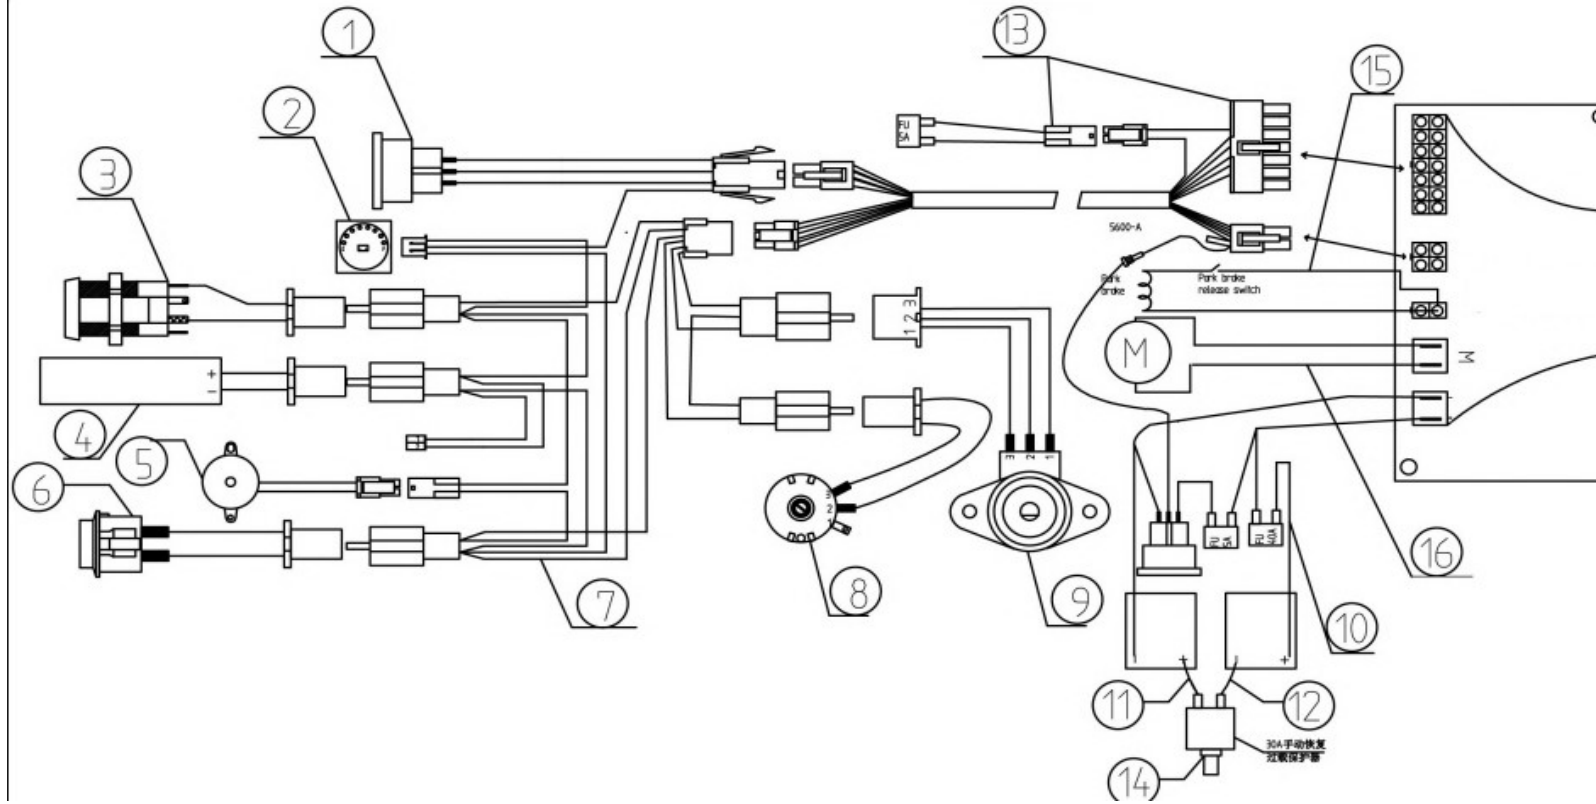

no	part nu	part	QT			
1	1911317	Lower part adjustment	1			
2						
3	1921320	knob angle adjust outside	1			
4	1921319	knob angel adjust middle	1			
5	1921318	knob angle adjust inside	1			
6	1921322	bolt M5 X 16	3			
7	1921321	spring angle adjust knob	1			
8						
9						
10						
11	1922522	Bolt M10x55	1			
not depicted	1922514	set 1/12	0			

no	part nu	part	QT				
0	1920296	BATTERYBOX COMPLETE	1				
0	1918891	BATTERY BOX WITHOUT BATTERIES	1				
1							
2							
3							
4							
5							
6							
7							
8							
9	1919621	CPX15 -12	2				
10							
11							
12							
13	1920531	MAIN FUSE					
0	1919798	CHARGER	1	not depicted			

no	part nu	part	QT			
0						
1						
2	1918898	SEAT TUBE	1			
3						
4	1918895	ARM PAD	2			
5	1920266	BOLT ARMREST FIXATION	2			
6	1918899	CHAIR	1			
6.1	1920640	BACK	1			
6.2	1920641	SEAT	1			
7	1920645	SEAT HANDLE	1			
8						
8						
9						
10						
11						
12						
13						
14						
15						
16						
17						
18	1918903	ARMREST LOWER LEFT	1			
19	1918907	ARMREST LOWER RIGHT	1			
20						
21	1918931	ARMRESR UPPER PART	2			
22						
23						
24						
	1920830	ARMREST COMPLETE L	1			
	1920831	ARMREST COMPLETE R	1			
	1921438	SEAT PLATE COMP W/A TUBE	1			

no	part nu	part	QT
1			
2	1918911	SPEED DIAL ASSEMBLY	1
3	1918918	CHARGER SOCKET	1
4			
5	1918910	SPEED LEVER	1

6				
7	1918913	STEERING COVER BACK		1
8	1921463	FRONT LIGHT COVER		1
9	1918914	STEERING COVER FRONT		1
10	1919437	CONTACT IGNITION		1
11	1920423	HORN SWITCH		1
12	1918912	BATTERY INDICATOR		1
13	1918909	POT SPEED		1
14				
15				
16				
17				
18				
19				
20				
21	1920502	ASSEMBLY PLATE BASKET MIDDLE		1
22	1920510	ASSEMBLY PLATE BASKET REAR		1
23	1920501	ASSEMBLY PLATE BASKET FRONT		1
	1920832	BASKET HOLDER COMPLETE		1
24	1920511	BOUT BZKT M5X25 DIN912		2
25	1920504	WASHER		4
26	1920505	BOLT M5X20		4
27				
28	1918908	IGNITION KEY		1
29	1920509	BASKET		1
30				
31				
32	1920629	FRONT LIGHT		1
33				
34				
35				
	1918977	MIRROR LEFT		1
	1918978	MIRROR RICHT		1