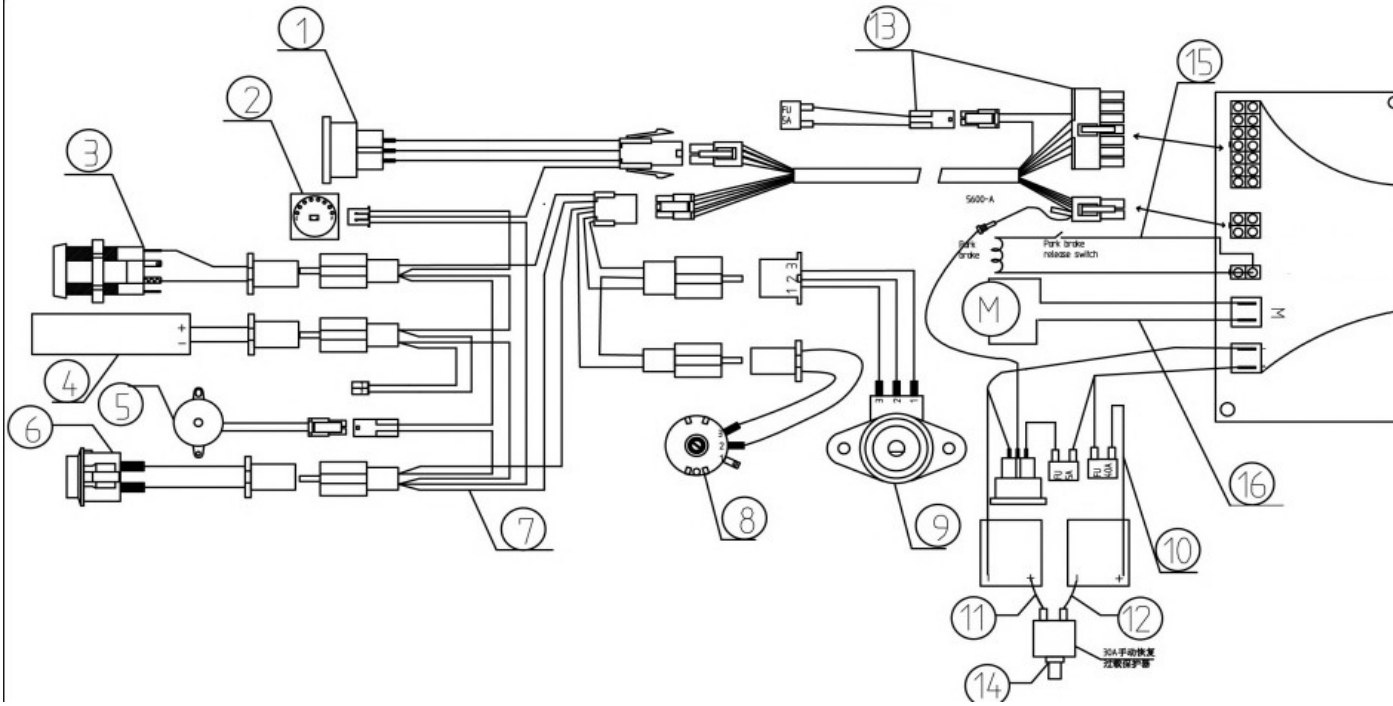

9						
10						
11						
12						
13						
14						
15	1920301	BATTERY 25 A/H		2		
16						
17						
18						
0	1919798	CHARGER		1		

no	part nu	part	QT			
0						
1						
2	1918898	SEAT TUBE	1			
3						
4	1918895	ARM PAD	2			
5	1920266	BOLT ARMREST FIXATION	2			
6	1918899	CHAIR	1			
6.1	1920640	BACK	1			
6.2	1920641	SEAT				
7	1920645	SEAT HANDLE	1			
8						
8						
9						
10						
11						
12						
13						
14						
15						
16						
17						
18	1918903	ARMREST LOWER LEFT	1			
19	1918907	ARMREST LOWER RIGHT	1			
20						
21	1918931	ARMRESR UPPER PART	2			
22						
23						
24						
	1920830	ARM REST COMPLETE L	1			
	1920831	ARM REST COMPLETE R	1			

1921438 SEAT PLATE COMPL W/A tube

no	part nu	part	QT
1			
2	1918911	SPEED DIAL ASSEMBLY	1
3	1918918	CHARGER SOCKET	1
4			
5	1918910	SPEED LEVER	1
6			
7	1918913	STEERING COVER BACK	1
8	1921463	FRONT LIGHT COVER	1
9	1918914	STEERING COVER FRONT	1
10	1919437	CONTACT IGNITION	1
11	1920423	HORN SWITCH	1

12	1918912	BATTERY INDICATOR	1
13	1918909	POT SPEED	1
14			
15			
16			
17			
18			
19			
20			
21	1920502	ASSEMBLY PLATE BASKET MIDDLE	1
22	1920510	ASSEMBLY PLATE BASKET REAR	1
23	1920501	ASSEMBLY PLATE BASKET FRONT	1
	1920832	BASKET HOLDER COMPLETE	
24	1920511	BOLT M5X25	2
25	1920503	WASHER	4
26	1920505	BOLT M5X20	4
27			
28	1918908	IGNITION KEY	1
29	1920509	BASKET	1
30			
31			
32	1920629	FRONT LIGHT	1
33			
34			
35			
	1918977	MIRROR LEFT	1
	1918978	MIRROR RICHT	1
37	1920628	HORN	1

no	part nu	part	QT
1	1918918	CHARGER SOCKET	1
2			
3			
4			
5			
6			
7	1918976	MAIN CABLE	1
8			
9	1918909	POT. SPEED	1
10	1921636	CABLE+ FUSE	1
11			
12			
13			
14			
15			
16			