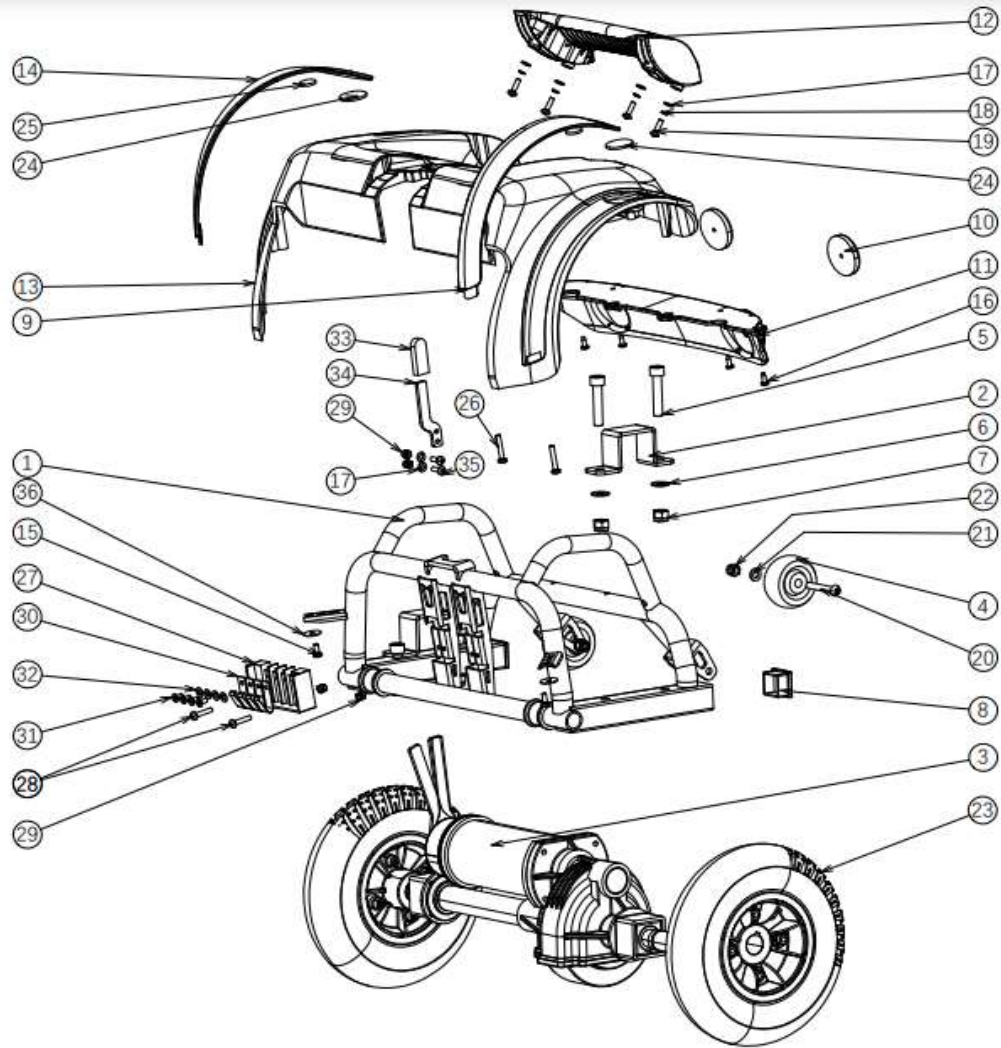

no	part nu	part	QT	no	part nu	part	QT
1	1920656	MAIN FRAME		1	36		
2	1918862	FRONT FORK		1	37		
3					38	1920657 BATTERY CONNECTOR HOLDER	1
4	1920340	FRONT AXLE L			39	1920658 BATTERY CONNECTOR	1
5	1920341	FRONT AXLE R			40		
6					41		
7					42		
7					43		
7					44		

7				46	1918857	BALL JOINT LE	
8				45	1918858	BALL JOINT RIGHT	
8				47			
8				48			
8				49	1918859	CONNECTION ROD	
9			1	50			
10				51	1918851	FOOT PLATE	1
11				52	1920443	SET COLOR PANEL FRONT green	
				52	1920444	SET COLOR PANEL FRONT orange	
				52	1920445	SET COLOR PANEL FRONT Blue	
				52	1920446	SET COLOR PANEL FRONT pink	
			1	53			
13				54	1920634	WASHER M4 NF E25-513	
14				55			
15			2	56			
16				57	1918861	FRONT CONTACT POINT HOLDER	1
17				58			
18			2	59	1918860	CONTACT POINT FRONT	4
19				60	1920635	BOLT CAP	6
20				61			
21				62			
22	1918852	FRONT COVER	1				
23	1919090	POWER MODULE	1				
24	1918856	STEERING AXLE ONE	1				
25	1920633	BOLT M4X20 DIN 7985	13				
26							
27							
28							
29							
30							
31							
32	1920334	FRONTWHEEL ONE AIR	2				
33	1920632	FRONT BUMPER	1				
34							
35							

no	part nu	part	QT		part nu	part	QT
0	1920394	TIRE	4				
0	1001263	INNER TIRE	4				
1					17		
2					18		
3					19		
3	1918887	DIFF.+MOTOR+REM	1	20			
3	1920395	DIFF	1				
not depicted	1922014	BUSH TRANSMISION .	1				

1921438 SEAT PLATE COMPL W/A tube

no	part nu	part	QT
1			
2	1918911	SPEED DIAL ASSEMBLY	1
3	1918918	CHARGER SOCKET	1
4			
5	1918910	SPEED LEVER	1
6			
7	1918913	STEERING COVER BACK	1
8	1921463	FRONT LIGHT COVER	1
9	1918914	STEERING COVER FRONT	1
10	1919437	CONTACT IGNITION	1
11	1920423	HORN SWITCH	1