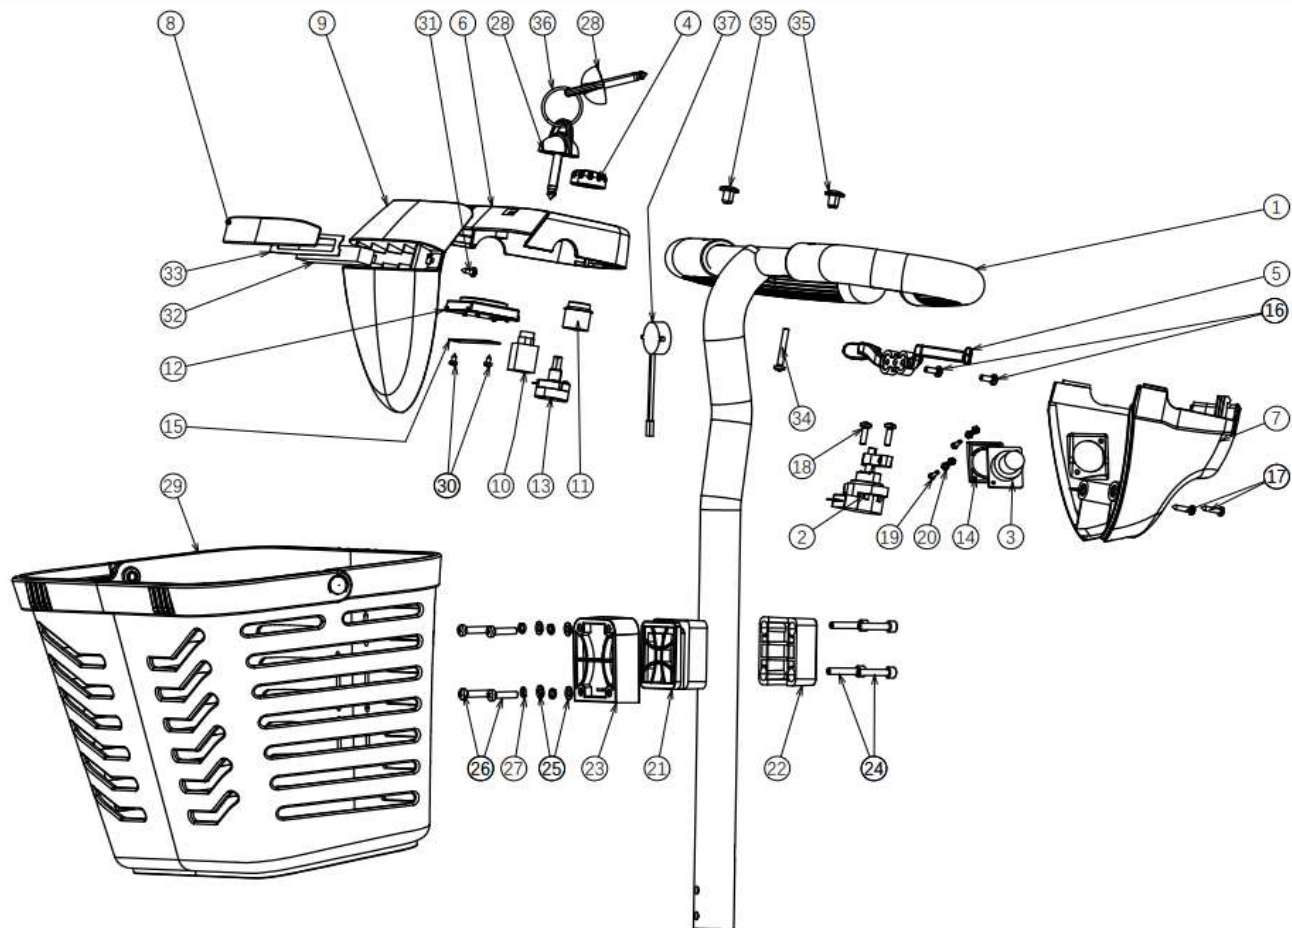

no	part nu	part	QT				
1							
2							
3	1921320	outer knob angle adjust	1				
4	1921319	middle knob angle adjust	1				
5	1921318	inner knob angle adjust	1				
6	1921322	bolt M5 X 16					
7	1921321	spring knob angle adjust	1				
8							
9							
10							
11	1921317	bolt angle adjust	1				
0		Charger	1				

no	part nu	part	QT				
0	1920391	BATTERYBOX 25 AHCOMPLETE	1				
0	1920392	BATTERY BOX 25AH WITHOUT BATTERIES	1				
1							
2							
3	1920531	MAIN FUSE					
4							
5							
6							
7							
8							

9						
10						
11						
12						
13						
14						
15	1920301	BATTERY 25 A/H		2		
16						
17						
18						
0	1919798	CHARGER		1		

no	part nu	part	QT			
0						
1						
2	1918898	SEAT TUBE	1			
3						
4	1918895	ARM PAD	2			
5	1920266	BOLT ARMREST FIXATION	2			
6	1918899	CHAIR	1			
6.1	1920640	BACK	1			
6.2	1920641	SEAT				
7	1920645	SEAT HANDLE	1			
8						
8						
9						
10						
11						
12						
13						
14						
15						
16						
17						
18	1918903	ARMREST LOWER LEFT	1			
19	1918907	ARMREST LOWER RIGHT	1			
20						
21	1918931	ARMRESR UPPER PART	2			
22						
23						
24						
	1920830	ARM REST COMPLETE L	1			
	1920831	ARM REST COMPLETE R	1			

1921438 SEAT PLATE COMPL W/A tube

no	part nu	part	QT
1			
2	1918911	SPEED DIAL ASSEMBLY	1
3	1918918	CHARGER SOCKET	1
4			
5	1918910	SPEED LEVER	1
6			
7	1918913	STEERING COVER BACK	1
8	1921463	FRONT LIGHT COVER	1
9	1918914	STEERING COVER FRONT	1
10	1919437	CONTACT IGNITION	1
11	1920423	HORN SWITCH	1