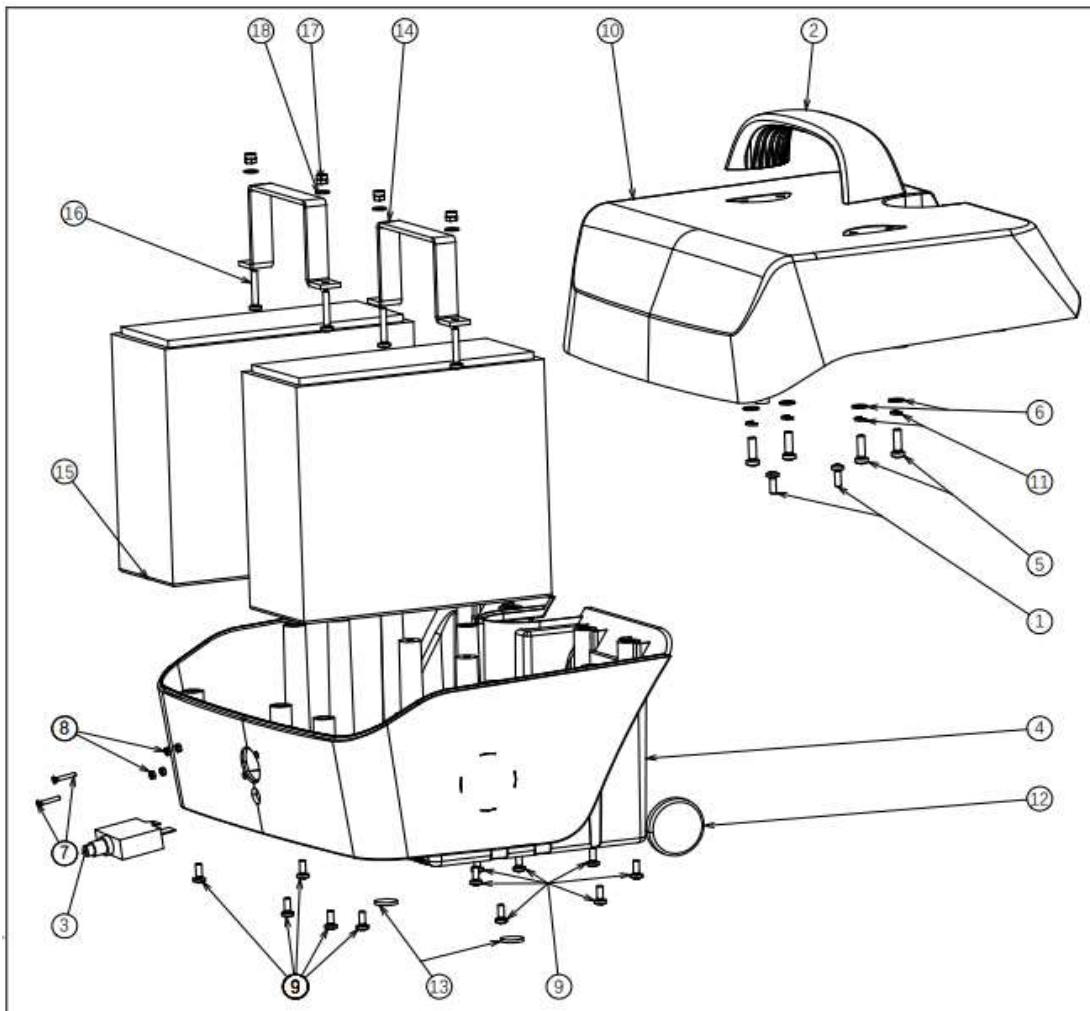

no	part nu	part	QT				
0	1920391	BATTERYBOX 25 AHCOMPLETE	1				
0	1920392	BATTERY BOX 25AH WITHOUT BATTERIES	1				
1							
2							
3	1920531	MAIN FUSE					
4							
5							
6							
7							
8