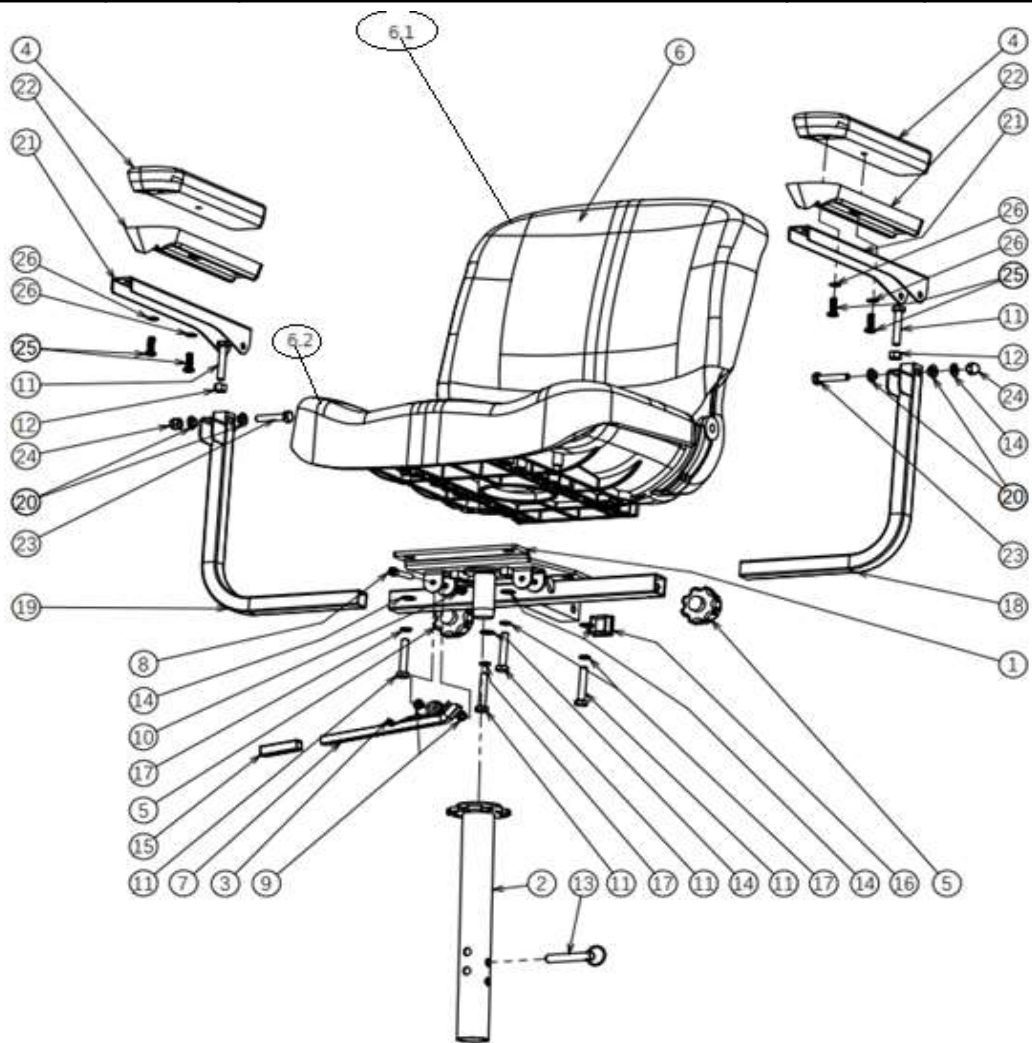

9						
10						
11						
12						
13						
14						
15	1920301	BATTERY 25 A/H		2		
16						
17						
18						
0	1919798	CHARGER		1