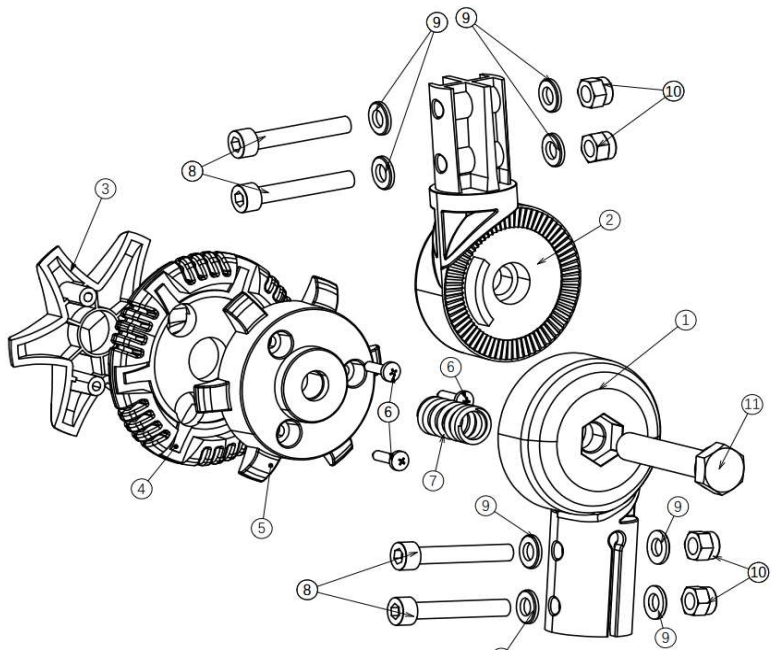

no	part nu	part	QT	no	part nu	part	QT
1	1920656	MAIN FRAME		1	36		
2	1918862	FRONT FORK		1	37		
3					38	1920657 BATTERY CONNECTOR HOLDER	1
4	1920340	FRONT AXLE L			39	1920658 BATTERY CONNECTOR	1
5	1920341	FRONT AXLE R			40		
6					41		
7					42		
7					43		
7					44		

7				46	1918857	BALL JOINT LE	
8				45	1918858	BALL JOINT RIGHT	
8				47			
8				48			
8				49	1918859	CONNECTION ROD	
9			1	50			
10				51	1918851	FOOT PLATE	1
11				52	1920443	SET COLOR PANEL FRONT green	
				52	1920444	SET COLOR PANEL FRONT orange	
				52	1920445	SET COLOR PANEL FRONT Blue	
				52	1920446	SET COLOR PANEL FRONT pink	
			1	53			
13				54	1920634	WASHER M4 NF E25-513	
14				55			
15			2	56			
16				57	1918861	FRONT CONTACT POINT HOLDER	1
17				58			
18			2	59	1918860	CONTACT POINT FRONT	4
19				60	1920635	BOLT CAP	6
20				61			
21				62			
22	1918852	FRONT COVER	1				
23	1919090	POWER MODULE	1				
24	1918856	STEERING AXLE ONE	1				
25	1920633	BOLT M4X20 DIN 7985	13				
26							
27							
28							
29							
30							
31							
32	1920334	FRONTWHEEL ONE AIR	2				
33	1920632	FRONT BUMPER	1				
34							
35							

no	part nu	part	QT		part nu	part	QT
0	1920394	TIRE	4				
0	1001263	INNER TIRE	4				
1					17		
2					18		
3					19		
3	1918887	DIFF.+MOTOR+REM	1	20			
3	1920395	DIFF	1				
not depicted	1922014	BUSH TRANSMISION .	1				

no	part nu	part	QT				
1							
2							
3	1921320	outer knob angle adjust	1				
4	1921319	middle knob angle adjust	1				
5	1921318	inner knob angle adjust	1				
6	1921322	bolt M5 X 16					
7	1921321	spring knob angle adjust	1				
8							
9							
10							
11	1921317	bolt angle adjust	1				
0		Charger	1				