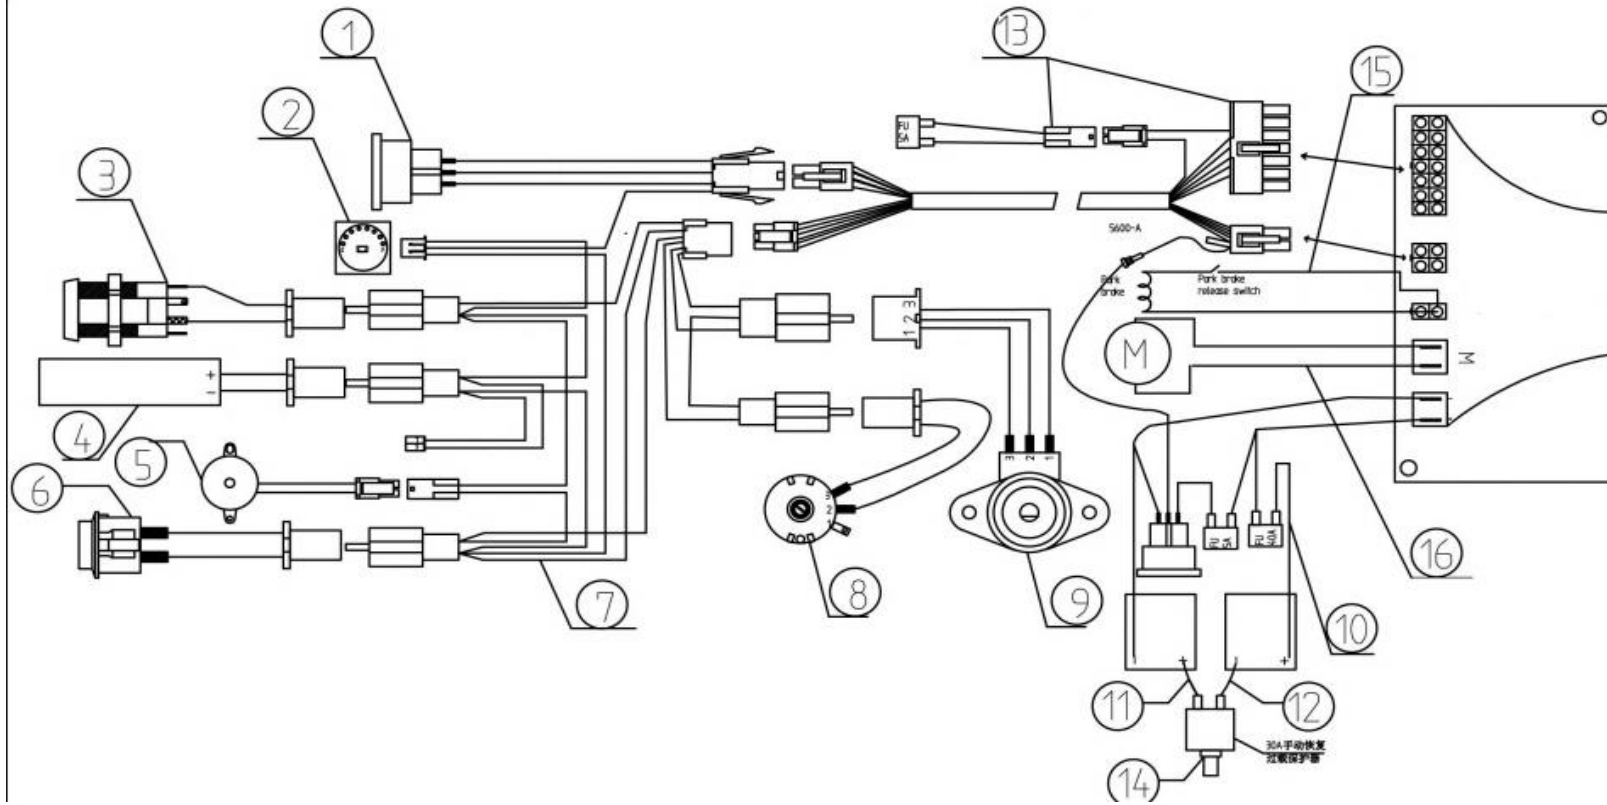

no	part nu	part	QT			
1						
2						
3	1921320	knob angle adjust outside	1			
4	1921319	knob angel adjust middle	1			
5	1921318	knob angle adjust inside	1			
6	1921322	bolt M5 X 16	3			
7	1921321	spring angle adjust knob	1			
8						
9						
10						
11	1921317	bolt steering angle adjust	1			

no	part nu	part	QT				
0	1920296	BATTERYBOX COMPLETE	1				
0	1918891	BATTERY BOX WITHOUT BATTERIES	1				
1							
2							
3							
4							
5							
6							
7							
8							
9	1919621	CPX15 -12	2				
10							
11							
12							
13	1920531	MAIN FUSE					
0	1919798	CHARGER	1	not depicted			

no	part nu	part	QT			
0						
1						
2	1918898	SEAT TUBE	1			
3						
4	1918895	ARM PAD	2			
5	1920266	BOLT ARMREST FIXATION	2			
6	1918899	CHAIR	1			
6.1	1920640	BACK	1			
6.2	1920641	SEAT	1			
7	1920645	SEAT HANDLE	1			
8						
8						
9						
10						
11						
12						
13						
14						
15						
16						
17						
18	1918903	ARMREST LOWER LEFT	1			
19	1918907	ARMREST LOWER RIGHT	1			
20						
21	1918931	ARMRESR UPPER PART	2			
22						
23						
24						
	1920830	ARMREST COMPLETE L	1			
	1920831	ARMREST COMPLETE R	1			
	1921438	SEAT PLATE COMP W/A TUBE	1			

no	part nu	part	QT
1			
2	1918911	SPEED DIAL ASSEMBLY	1
3	1918918	CHARGER SOCKET	1
4			
5	1918910	SPEED LEVER	1
6			
7	1918913	STEERING COVER BACK	1

8	1921463	FRONT LIGHT COVER	1
9	1918914	STEERING COVER FRONT	1
10	1919437	CONTACT IGNITION	1
11	1920423	HORN SWITCH	1
12	1918912	BATTERY INDICATOR	1
13	1918909	POT SPEED	1
14			
15			
16			
17			
18			
19			
20			
21	1920502	ASSEMBLY PLATE BASKET MIDDLE	1
22	1920510	ASSEMBLY PLATE BASKET REAR	1
23	1920501	ASSEMBLY PLATE BASKET FRONT	1
	1920832	BASKET HOLDER COMPLETE	1
24	1920511	BOUT BZKT M5X25 DIN912	2
25	1920504	WASHER	4
26	1920505	BOLT M5X20	4
27			
28	1918908	IGNITION KEY	1
29	1920509	BASKET	1
30			
31			
32	1920629	FRONT LIGHT	1
33			
34			
35			
	1918977	MIRROR LEFT	1
	1918978	MIRROR RICHT	1
37	1920628	HORN	1