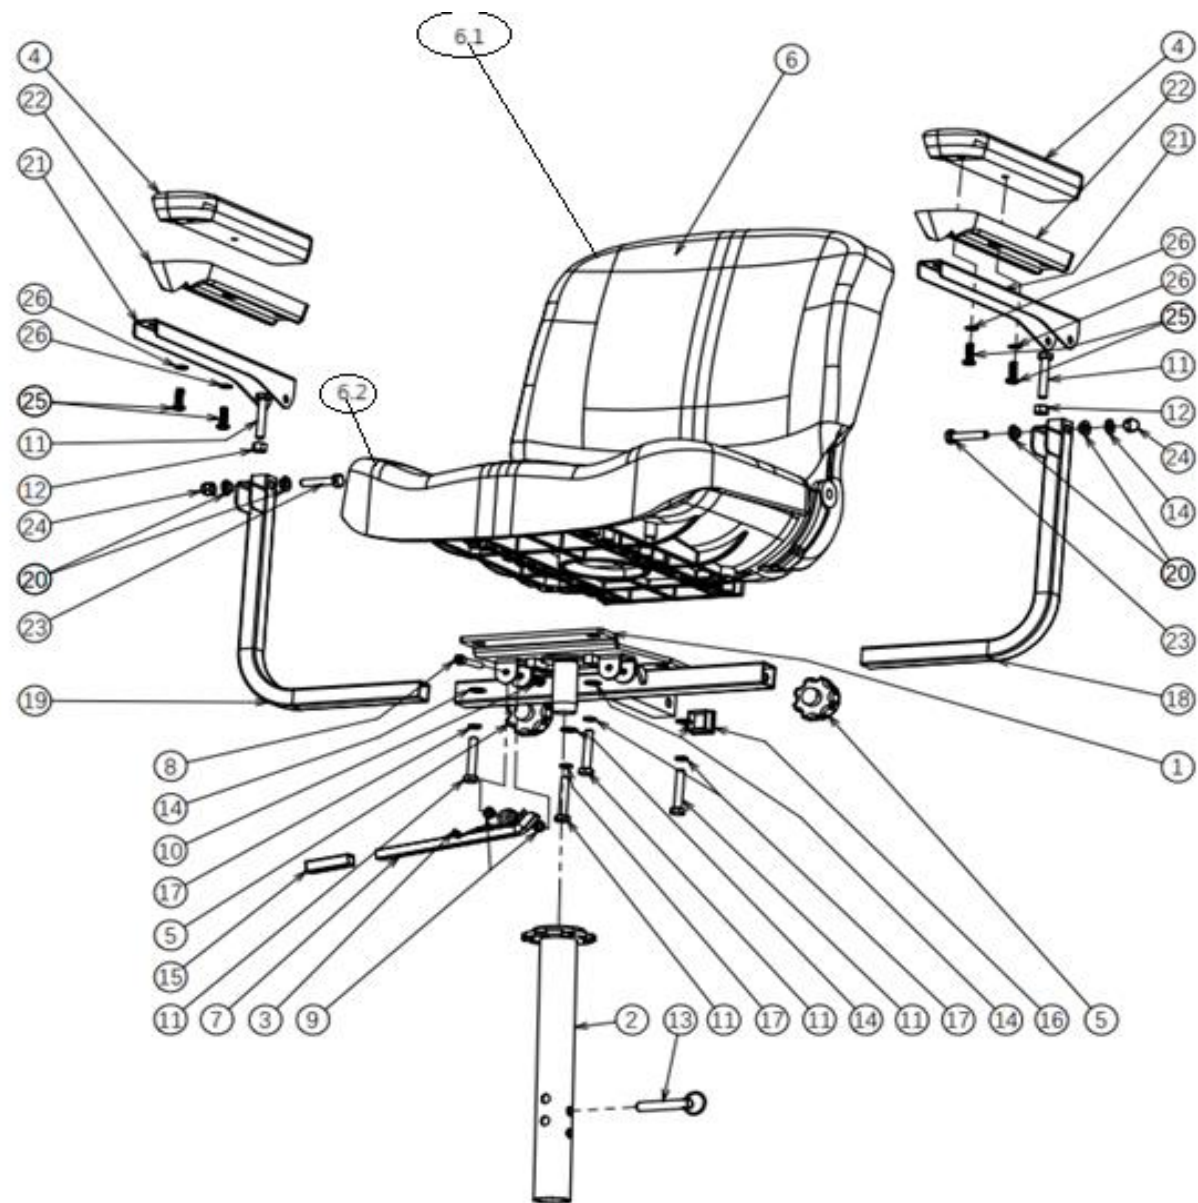

no	part nu	part	QT			
0						
1						
2	1918898	SEAT TUBE	1			
3						
4	1918895	ARM PAD	2			
5	1920266	BOLT ARMREST FIXATION	2			
6	1918899	CHAIR	1			
6.1	1920640	BACK	1			
6.2	1920641	SEAT	1			
7	1920645	SEAT HANDLE	1			
8						
8						
9						
10						
11						
12						
13						
14						
15						
16						
17						
18	1918903	ARMREST LOWER LEFT	1			
19	1918907	ARMREST LOWER RIGHT	1			
20						
21	1918931	ARMRESR UPPER PART	2			
22						
23						
24						
	1920830	ARMREST COMPLETE L	1			
	1920831	ARMREST COMPLETE R	1			
	1921438	SEAT PLATE COMP W/A TUBE	1