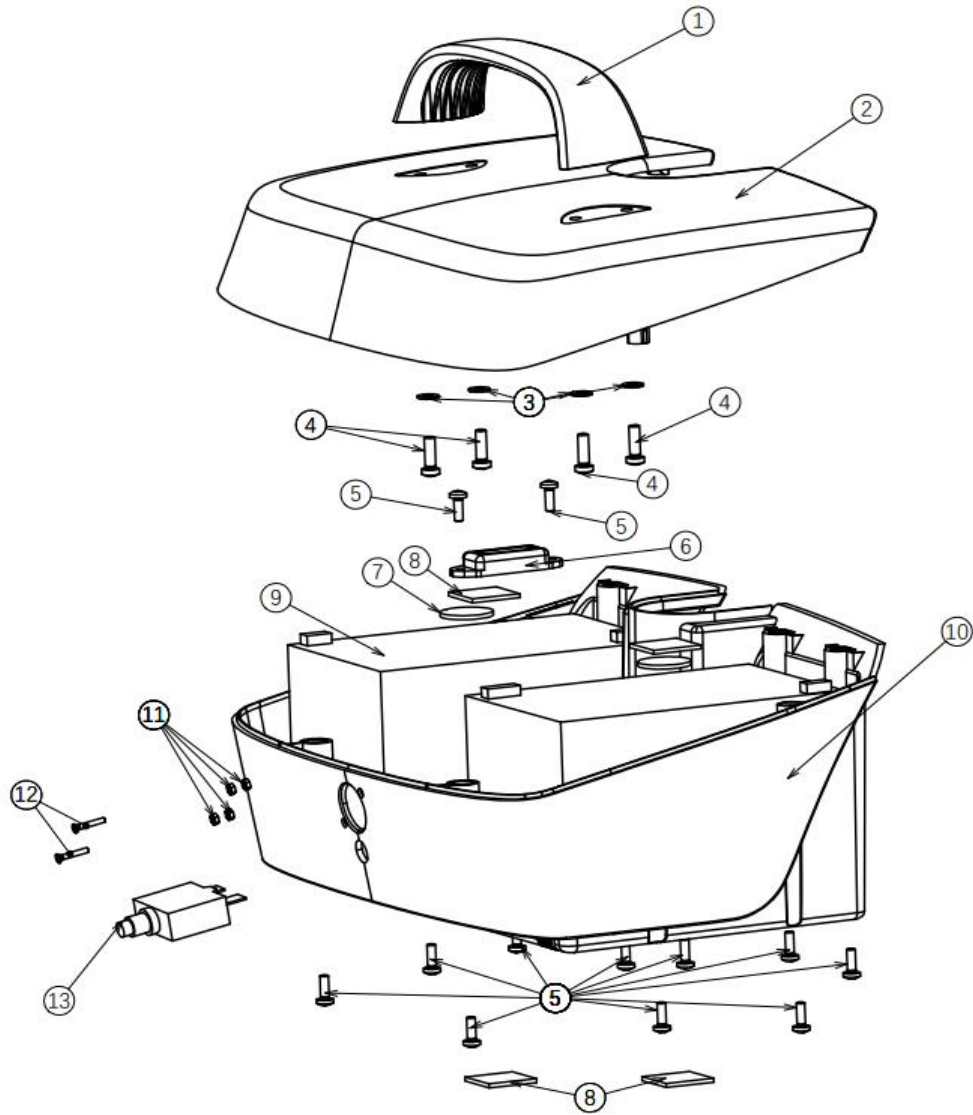

no	part nu	part	QT				
0	1920296	BATTERYBOX COMPLETE	1				
0	1918891	BATTERY BOX WITHOUT BATTERIES	1				
1							
2							
3							
4							
5							
6							
7							
8							
9	1919621	CPX15 -12	2				
10							
11							
12							
13	1920531	MAIN FUSE					
0	1919798	CHARGER	1	not depicted