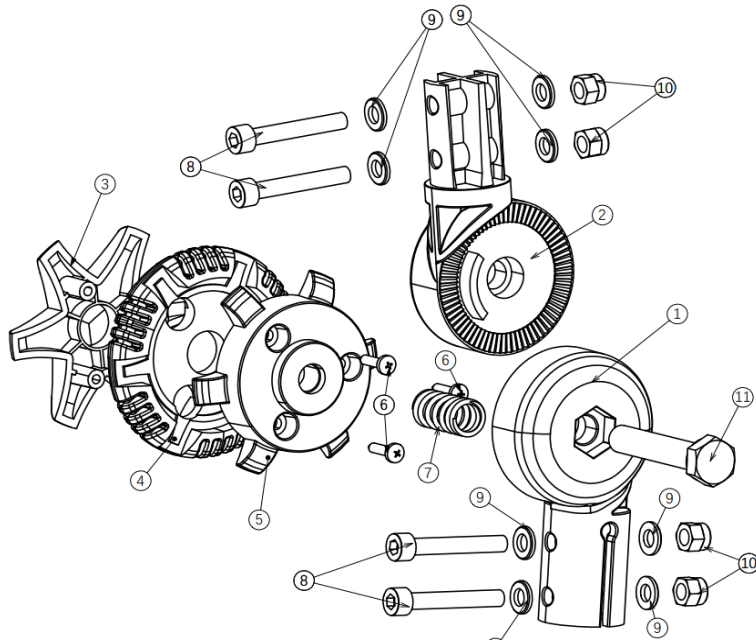

no	part nu	part	QT			
1						
2						
3	1921320	knob angle adjust outside	1			
4	1921319	knob angel adjust middle	1			
5	1921318	knob angle adjust inside	1			
6	1921322	bolt M5 X 16	3			
7	1921321	spring angle adjust knob	1			
8						
9						
10						
11	1921317	bolt steering angle adjust	1