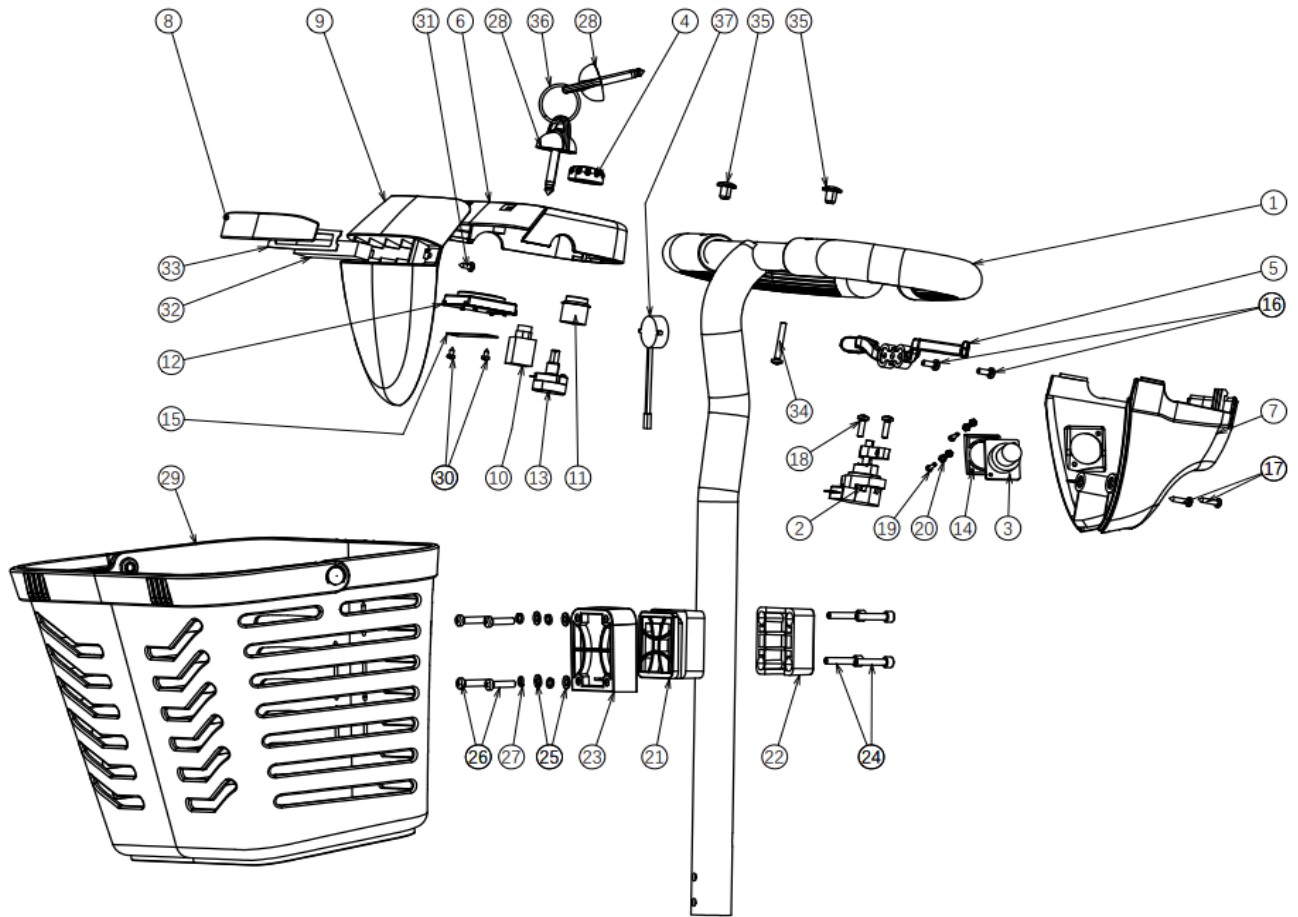

no	part nu	part	QT			
1						
2						
3	1921320	knob angle adjust outside	1			
4	1921319	knob angel adjust middle	1			
5	1921318	knob angle adjust inside	1			
6	1921322	bolt M5 X 16	3			
7	1921321	spring angle adjust knob	1			
8						
9						
10						
11	1921317	bolt steering angle adjust	1			

no	part nu	part	QT			
0						
1						
2	1918898	SEAT TUBE	1			
3						
4	1918895	ARM PAD	2			
5	1920266	BOLT ARMREST FIXATION	2			
6	1918899	CHAIR	1			
6.1	1920640	BACK	1			
6.2	1920641	SEAT	1			
7	1920645	SEAT HANDLE	1			
8						
8						
9						
10						
11						
12						
13						
14						
15						
16						
17						
18	1918903	ARMREST LOWER LEFT	1			
19	1918907	ARMREST LOWER RIGHT	1			
20						
21	1918931	ARMRESR UPPER PART	2			
22						
23						
24						
	1920830	ARMREST COMPLETE L	1			
	1920831	ARMREST COMPLETE R	1			
	1921438	SEAT PLATE COMP W/A TUBE	1			

no	part nu	part	QT
1			
2	1918911	SPEED DIAL ASSEMBLY	1
3	1918918	CHARGER SOCKET	1
4			
5	1918910	SPEED LEVER	1
6			
7	1918913	STEERING COVER BACK	1

8	1921463	FRONT LIGHT COVER	1
9	1918914	STEERING COVER FRONT	1
10	1919437	CONTACT IGNITION	1
11	1920423	HORN SWITCH	1
12	1918912	BATTERY INDICATOR	1
13	1918909	POT SPEED	1
14			
15			
16			
17			
18			
19			
20			
21	1920502	ASSEMBLY PLATE BASKET MIDDLE	1
22	1920510	ASSEMBLY PLATE BASKET REAR	1
23	1920501	ASSEMBLY PLATE BASKET FRONT	1
	1920832	BASKET HOLDER COMPLETE	1
24	1920511	BOUT BZKT M5X25 DIN912	2
25	1920504	WASHER	4
26	1920505	BOLT M5X20	4
27			
28	1918908	IGNITION KEY	1
29	1920509	BASKET	1
30			
31			
32	1920629	FRONT LIGHT	1
33			
34			
35			
	1918977	MIRROR LEFT	1
	1918978	MIRROR RICHT	1
37	1920628	HORN	1