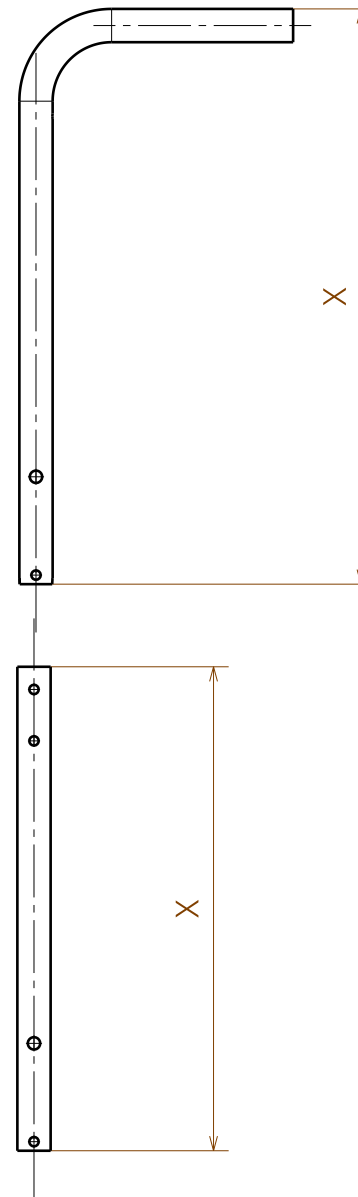

Use WEICONLOCK AN 302-43

Use WEICONLOCK AN 302-43

Detail B
Scale: 3:5

Drawing shows only right side

BACKREST ADJUSTABLE ANGLE TRIGO

Page 1/2

Plan No.

EP00356/ G

Initials

PM

MK

TK

EP00356 / G

Material			
No.	Plan	Article	Quantity
* 1	YP06081(35)	2793265	1
	YP06082(37)	2793365	1
	YP06083(39)	2793465	1
	YP06084(41)	2793565	1
	YP06085(43)	2793665	1
	YP06086(45)	2793765	1
	YP06087(47)	2793865	1
	YP06088(49)	2793965	1
	YP06089(51)	2794065	1
2	XP01632	GP09399	1
3	XP02061	GP14700	1
4	XP01862	GP13200	1
5	M4x12	2994126	2
6	---	---	---
7	XP01861	GP12900	1
8	M5x12 DIN 7991	2994076	2
9	CAP ϕ 22	1990648	1
** 10	Fold. push handle	EP00246	1
** 11	M6x10	2994127	4
12	YP08333(35)	2613865	1
	YP08334(37)	2613965	1
	YP08335(39)	2614065	1
	YP08336(41)	2614165	1
	YP08337(43)	2614265	1
	YP08338(45)	2614365	1
	YP08339(47)	2614465	1
	YP08340(49)	2614565	1
	YP08341(51)	2614665	1
	13	Hand grip GR-KS	2993809
GR-ERGO-S		2993810	1

Plan	Lenght "X"
YP08333(35)	380mm
YP08334(37)	400mm
YP08335(39)	420mm
YP08336(41)	440mm
YP08337(43)	460mm
YP08338(45)	480mm
YP08339(47)	500mm
YP08340(49)	520mm
YP08341(51)	540mm

Plan	Lenght "X"
YP06081(35)	320mm
YP06082(37)	340mm
YP06083(39)	360mm
YP06084(41)	380mm
YP06085(43)	400mm
YP06086(45)	420mm
YP06087(47)	440mm
YP06088(49)	460mm
YP06089(51)	480mm

* Gdy uzywamy z raczka skladana(10,11) wybrac 2 rozmiary krotsza rure.

* When using a folded handle (10,11), select 2 sizes shorter tube.

** Option.

** Opcja.

EP00356 / G

BACKREST ADJUSTABLE ANGLE TRIGO				Plan No.
Page 2/2				EP00356/ G
Scale: 3:10	Drafted	Verified	Confirmed	
Date	29/10/2018	10/09/2020	10/09/2020	
Initials	PM	MK	TK	