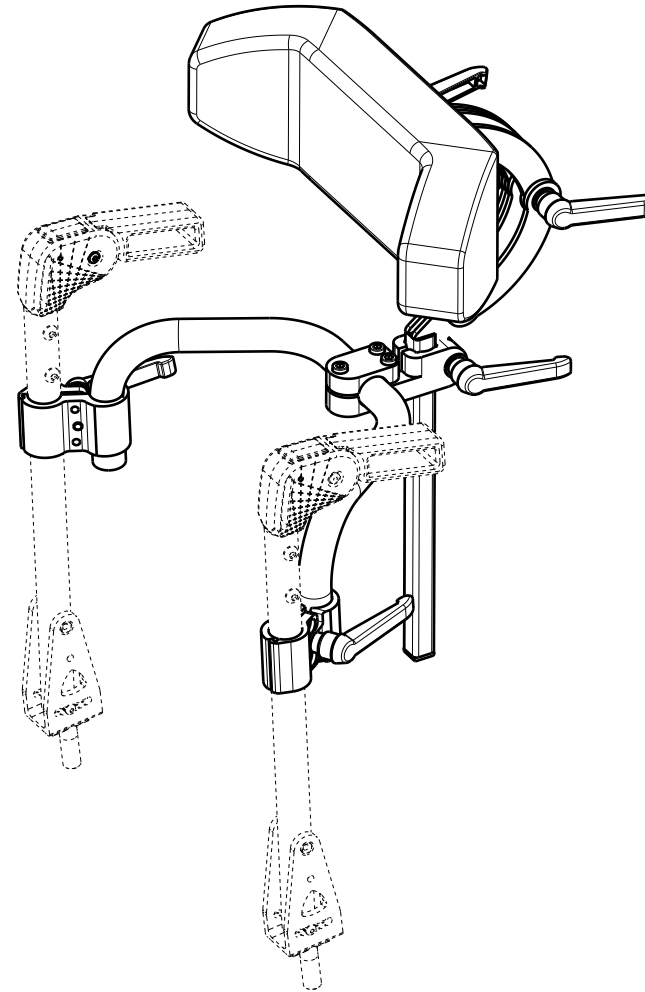

EP00587 / A

HEADREST ADJUSTABLE TRIGO				Plan No.
				EP00587 / A
Sheet 1/2				
Scale: 1:3	Drafted	Verified	Confirmed	
Date	10/06/2021	10/06/2021	10/06/2021	
Initials	AS	MK	TK	

Material			
No.	Plan	Article	Quantity
1	YP09051 (30-34)	2633365	1
	YP09054 (36-40)	2633465	1
	YP09058 (42-46)	2633565	1
	YP09060 (48-50)	2633665	1
2	Y011987	1669854	1
3	Y011148	1669754	6
4	XP02044	GP14899	2
5	XP02045	GP14999	2
6	XP01417	2706799	1
7	XP01418	2706899	1
8	M6x20	1905873	2
9	M8x30	1005860	1
10	M8x12	1900712	3
11	M6x25	1001494	3
12	M6x16	2994065	6
13	M8x35	1001526	3
14	X001119	1001554	4
15	CAPD22	1990648	2
16	PLUG15X15	1005899	1
17	Cordura	2996862	1
	Nylon	2996863	1

EP00587 / A

HEADREST ADJUSTABLE TRIGO				Plan No.
				Sheet 2/2 EP00587 / A
Scale: 1:3	Drafted	Verified	Confirmed	
Date	10/06/2021	10/06/2021	10/06/2021	
Initials	AS	MK	TK	