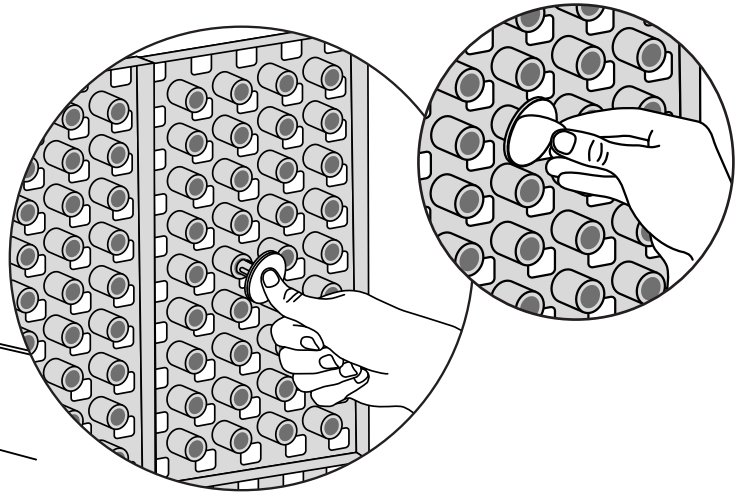

RAMP KIT 5

Height: 14,4 - 19,9 cm

Width: 75 cm

Depth: 125 cm

Included

HEIGHT ADJUSTMENT

MOUNTING WITH LOCKS

Rubber hammer
Not included

FASTENING WITH MOUNTING PAD

Indoor:

Outdoor:

FASTENING WITH STOPPERS