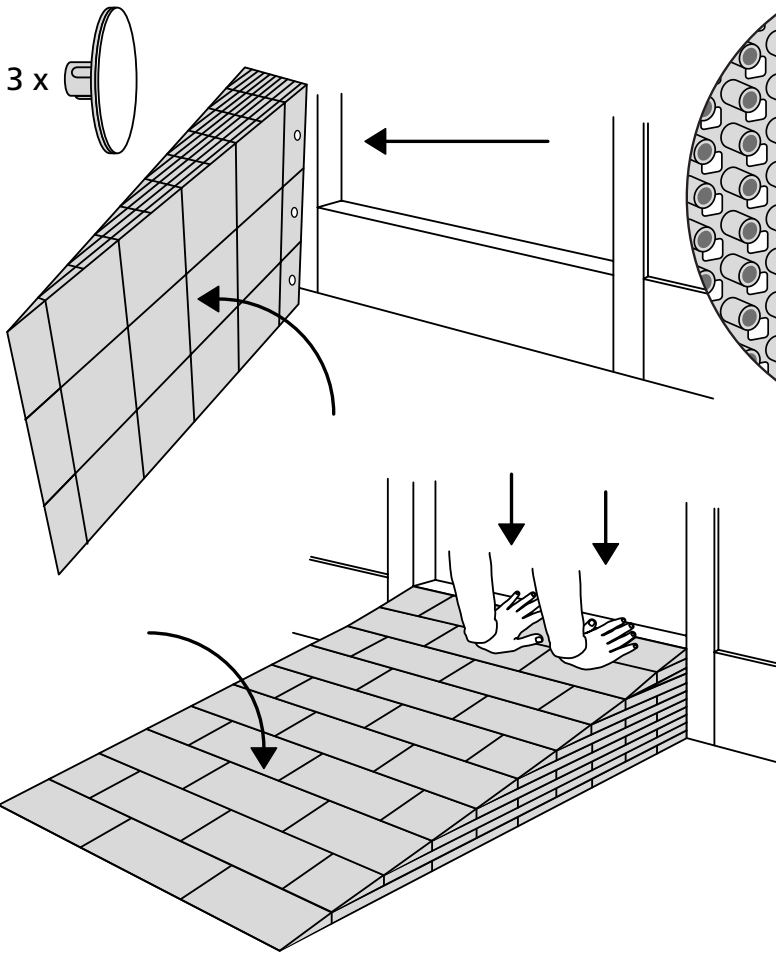

FASTENING WITH MOUNTING PAD

Indoor: