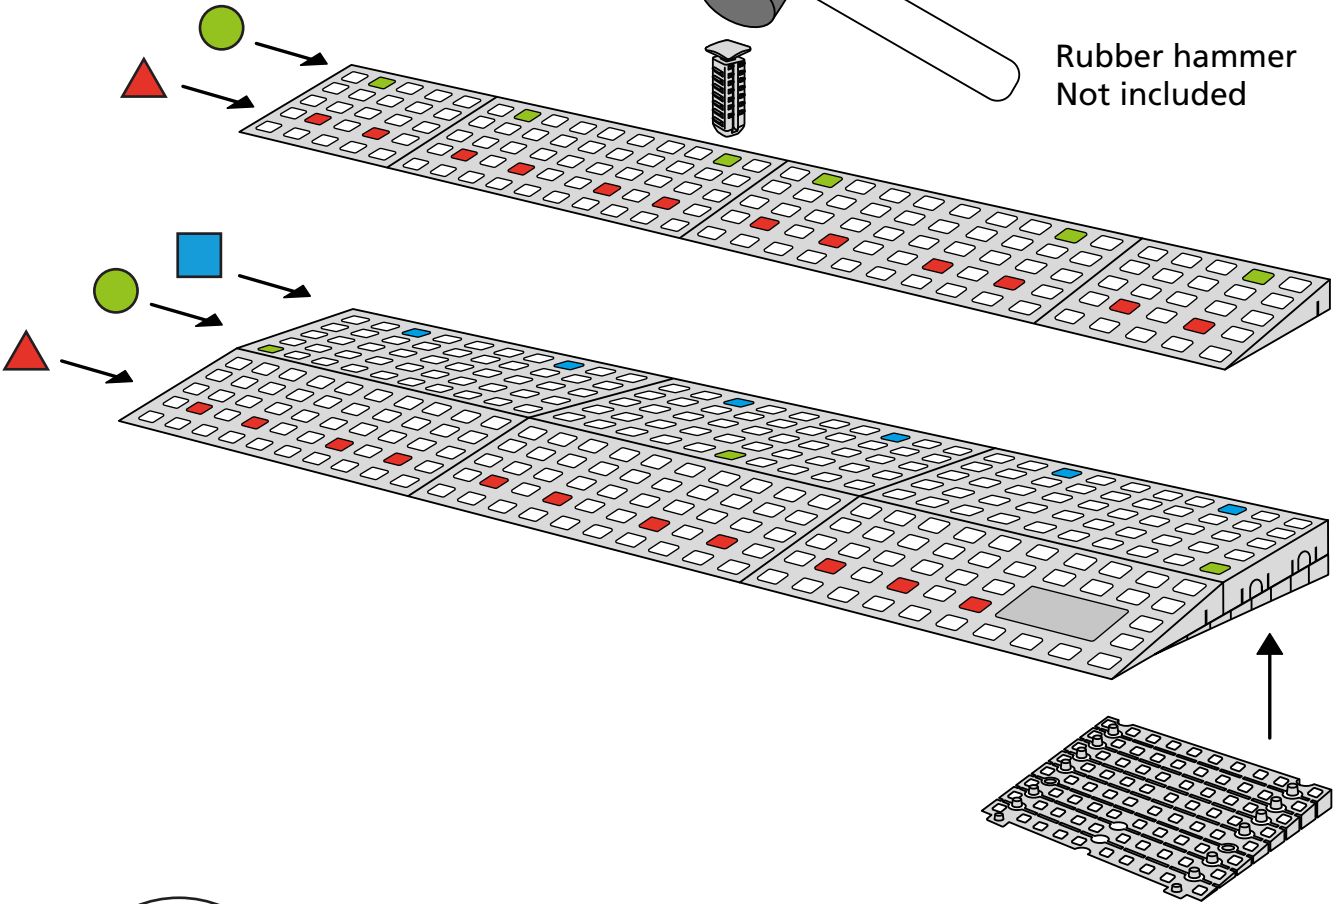

RAMP KIT 5

Height: 14,4 - 19,9 cm

Width: 75 cm

Depth: 125 cm

Included

HEIGHT ADJUSTMENT

MOUNTING WITH LOCKS

Rubber hammer
Not included

FASTENING WITH MOUNTING PAD

Indoor:

Outdoor:

FASTENING WITH STOPPERS