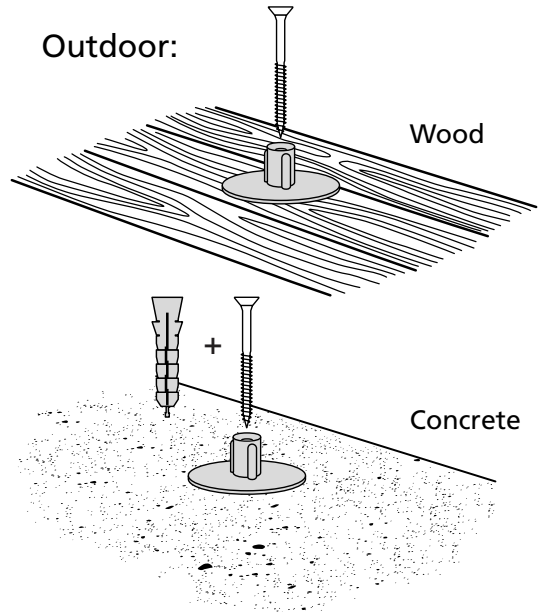

FASTENING WITH MOUNTING PAD

Indoor:

Outdoor:

FASTENING WITH STOPPERS