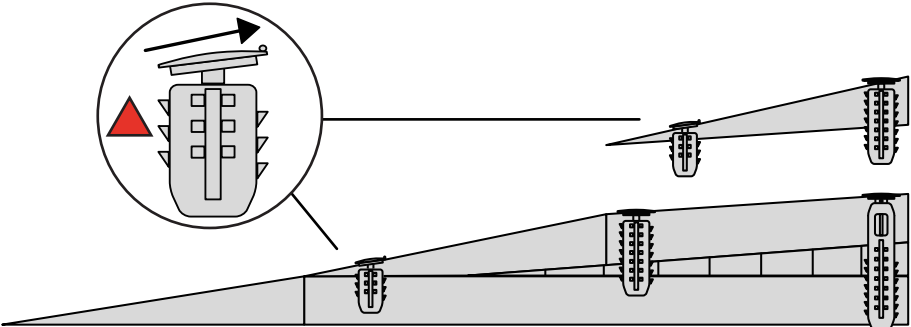

RAMP KIT 5

Height: 14,4 - 19,9 cm

Width: 75 cm

Depth: 125 cm

Included

HEIGHT ADJUSTMENT

MOUNTING WITH LOCKS

Rubber hammer
Not included