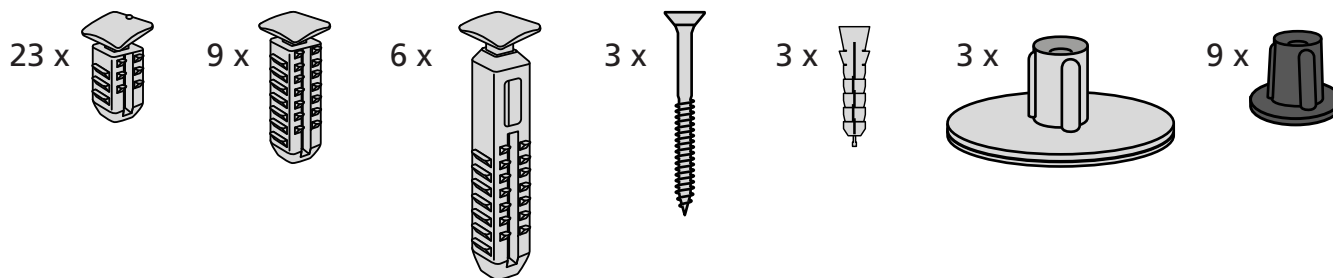

RAMP KIT 5

Height: 14,4 - 19,9 cm

Width: 75 cm

Depth: 125 cm

Included

HEIGHT ADJUSTMENT

MOUNTING WITH LOCKS

Rubber hammer
Not included