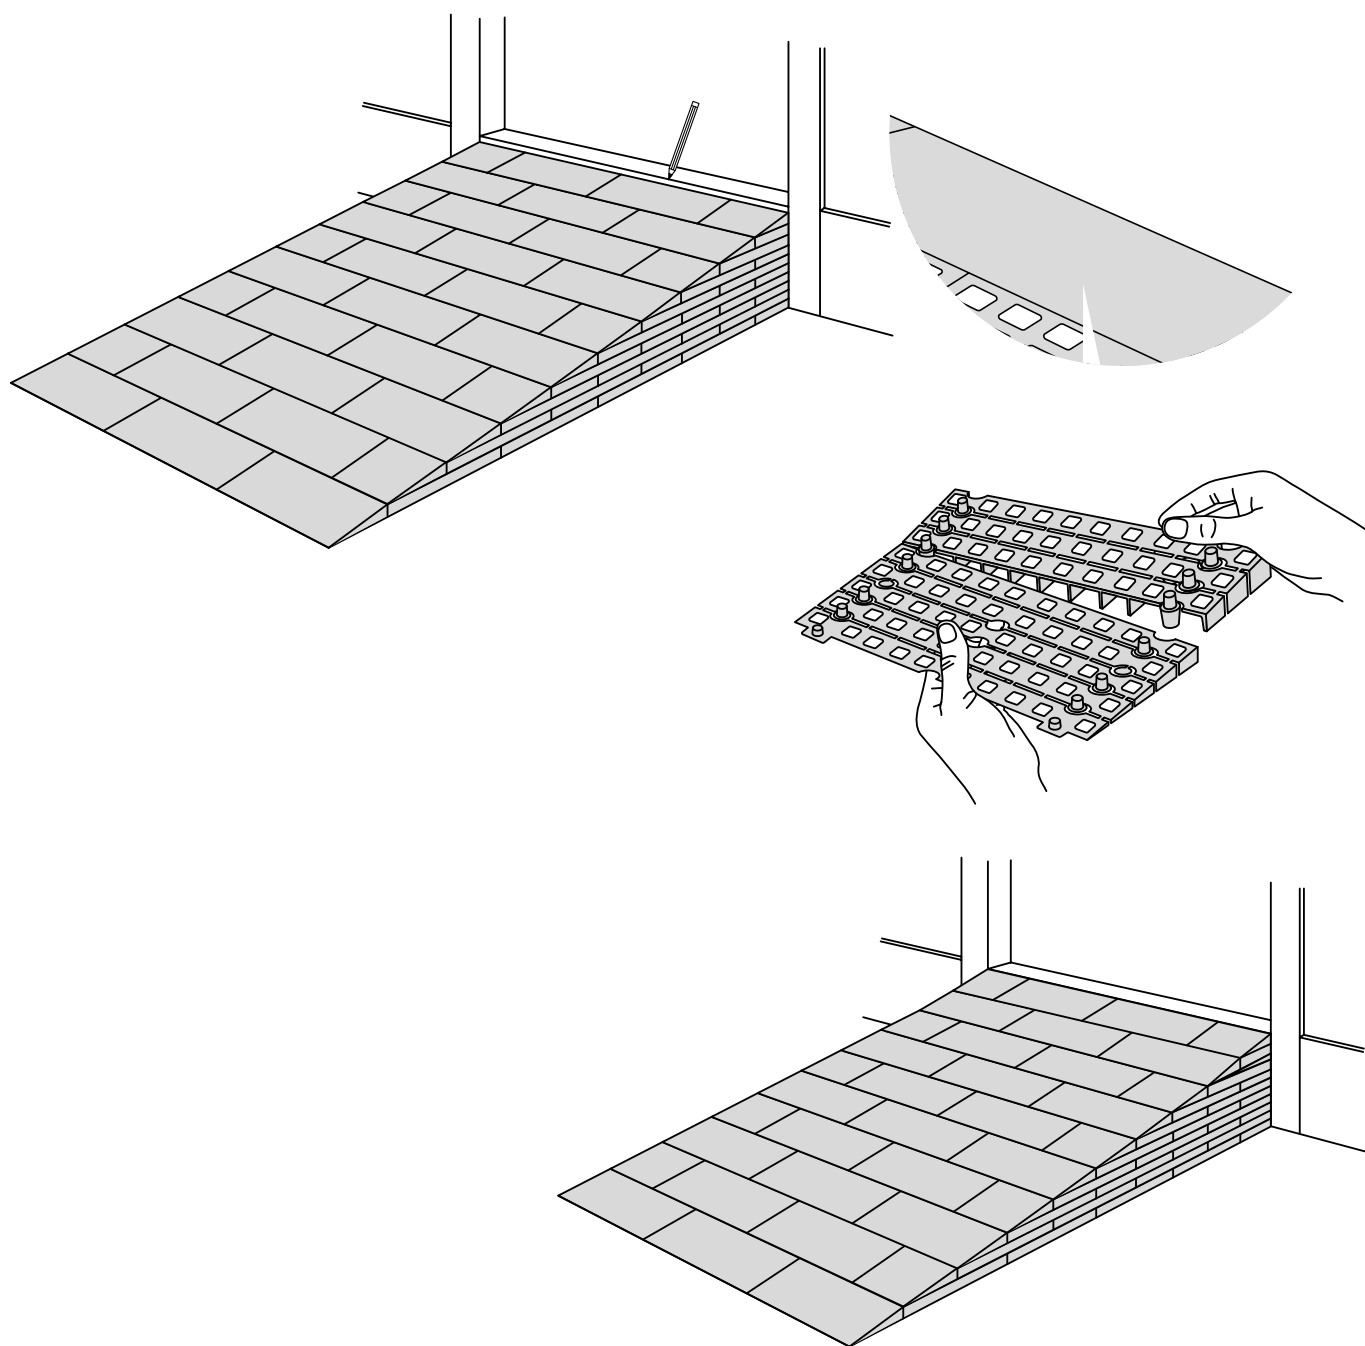

RAMP KIT 5

Height: 14,4 - 19,9 cm

Width: 75 cm

Depth: 125 cm

Included

HEIGHT ADJUSTMENT

MOUNTING WITH LOCKS

Rubber hammer
Not included

FASTENING WITH MOUNTING PAD

Indoor:

Outdoor:

FASTENING WITH STOPPERS