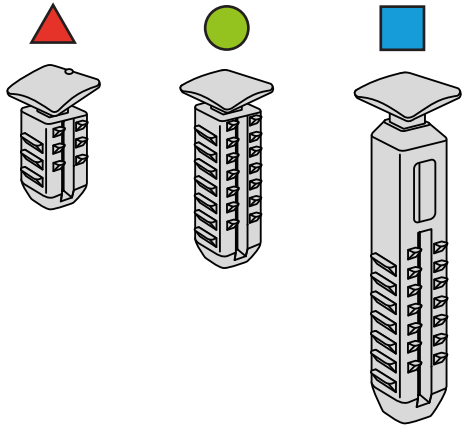

RAMP KIT 5

Height: 14,4 - 19,9 cm

Width: 75 cm

Depth: 125 cm

Included

HEIGHT ADJUSTMENT

MOUNTING WITH LOCKS

Rubber hammer
Not included