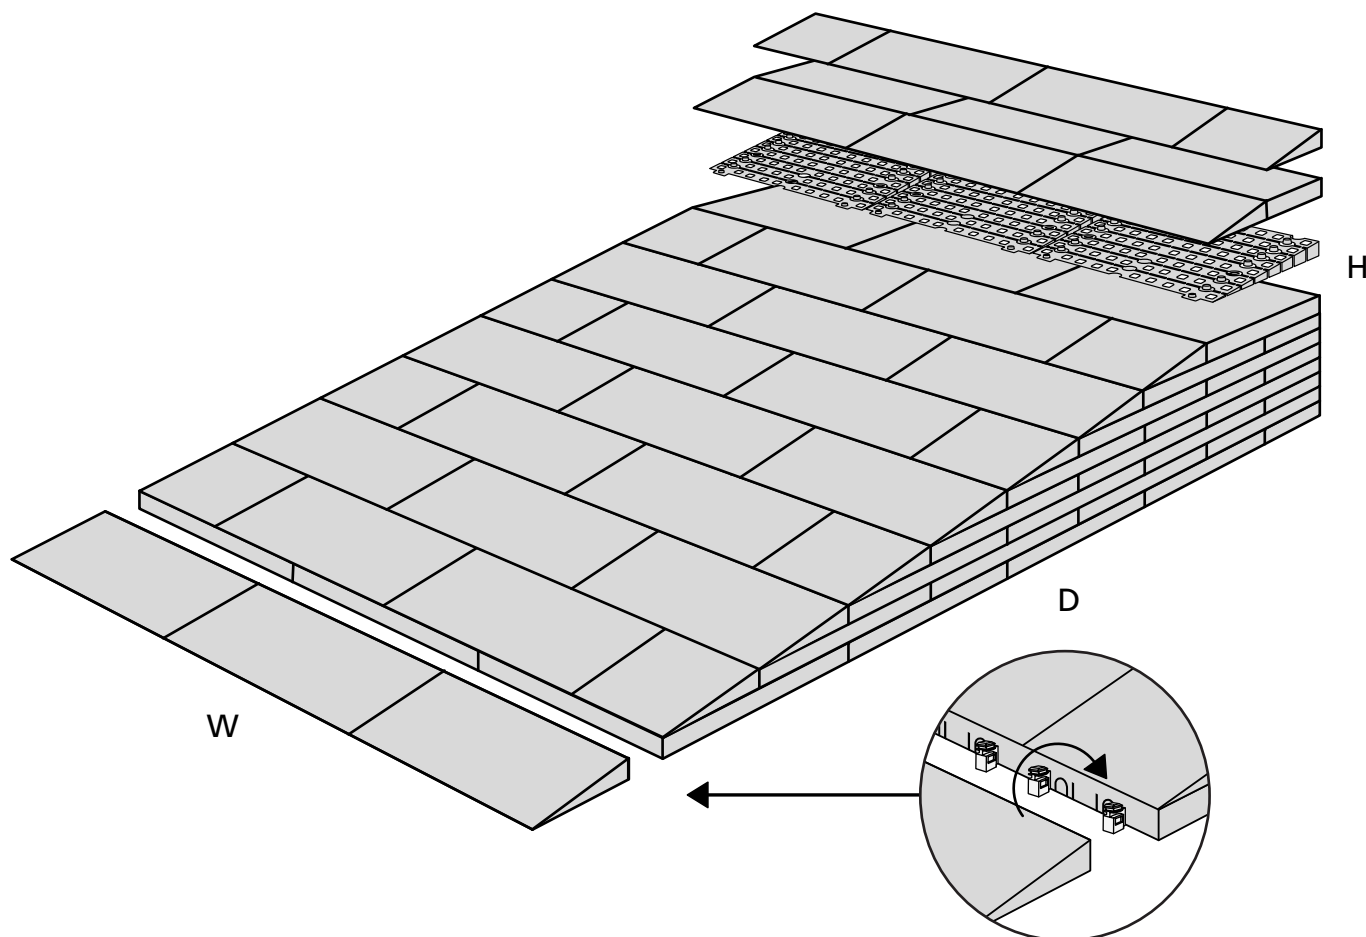

RAMP KIT 5

Height: 14,4 - 19,9 cm

Width: 75 cm

Depth: 125 cm

Included

HEIGHT ADJUSTMENT

MOUNTING WITH LOCKS

Rubber hammer
Not included