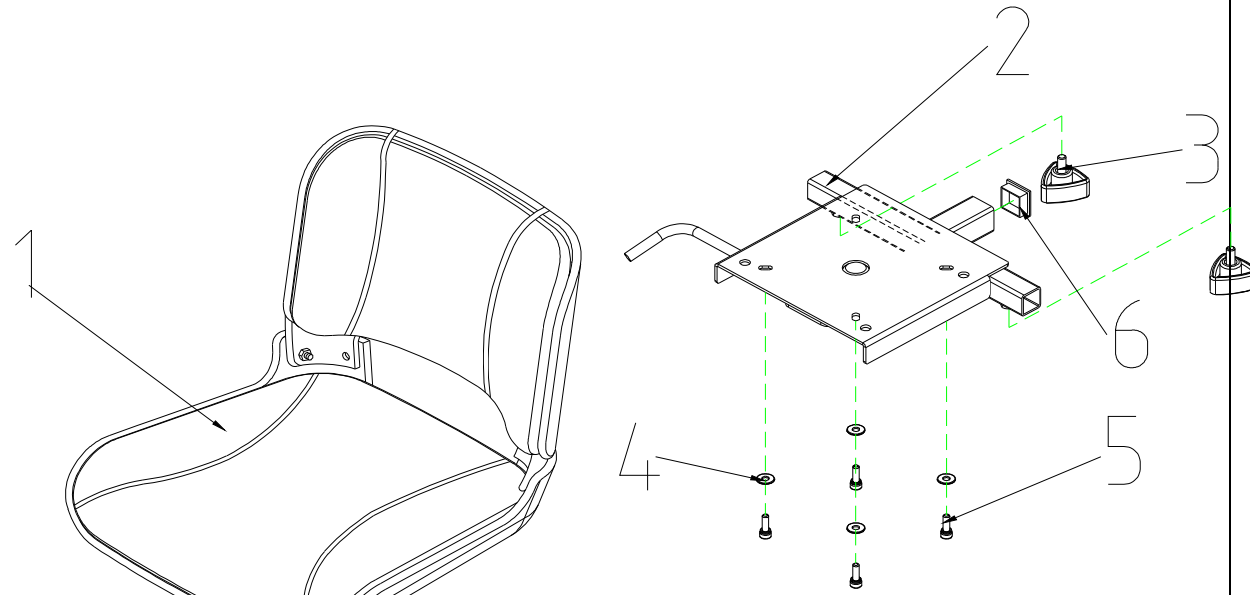

T4J Parts List (2010/10/27)

19. SEAT ASS'Y

WT-T4J 售服零件表

T4J Parts List (2010/10/27)				
Fig&Index NO.	Parts No.	Parts Name	QTY/CAR	Remark
		Description		
19	S07-060-00200	SEAT ASS'Y	1	
19-1	C07-060-00300	SEAT, BLACK	1	
19-2	C07-060-00100	SEAT PLATE, T3J	1	
19-3	C30-001-10202	TRIANGEL BOLT, M8x20	3	
19-4	9214070100193	WASHER , Ø19xØ7x1L(ED)	4	
19-5	9022060201001	BOLT M6x20L	4	
19-6	C26-001-00401	PLUG	1