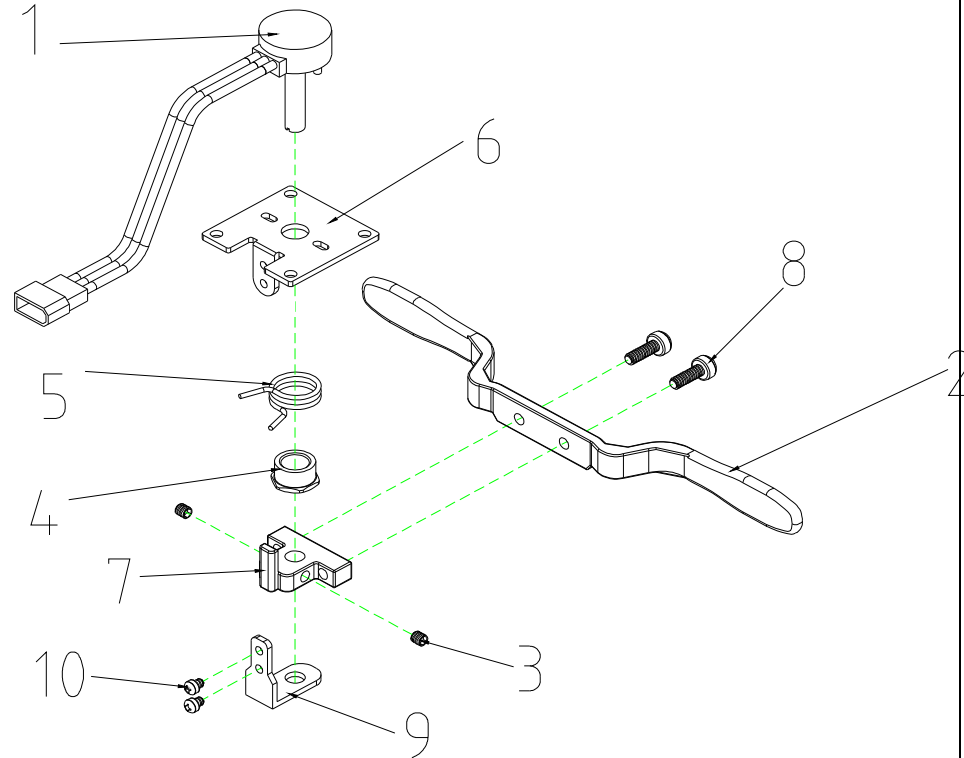

T4J Parts List (2010/10/27)

**1. SPEED DIAL ASS'Y**

T4J Parts List (2010/10/27)				
Fig&Index NO.	Parts No.	Parts Name	QTY/CAR	Remark
		Description		
<b>1</b>	<b>S12-060-00100</b>	<b>SPEED DIAL ASS'Y</b>	<b>1</b>	
1-1	C12-060-00200	SPEED LEVER COMP.	1	
1-2	C12-009-00600	SPEED LEVER	1	
1-3	9358040040753	LOCKING SCREW,4x4	2	
1-4	C12-001-00101	NUT	1	
1-5	C12-001-00300	TORSION SPRING,SPEED LEVER	1	
1-6	C12-001-00402	FIX PLATE,SPEED LEVER	1	
1-7	C12-009-00700	HOLDER,SPEED LEVER	1	
1-8	9004040120704	BOLT,M4x12L	2	
1-9	C12-001-01500	SPEED LEVER COMP POSITION	1	
1-10	9004030040504	BOLT,M3x4	2	