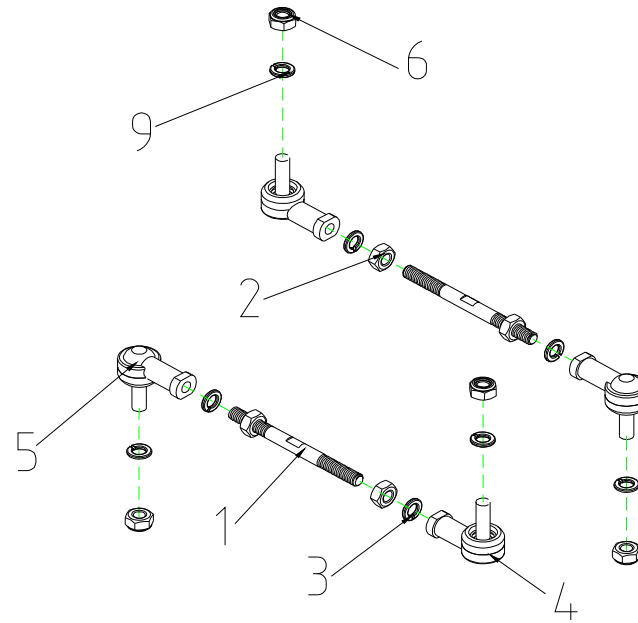

T4J Parts List (2010/10/27)

16. CONNECTING ROD ASS'Y

T4J Parts List (2010/10/27)

Fig&Index NO.	Parts No.	Parts Name	QTY/CAR	Remark
		Description		
16	S03-060-00200	CONNECTING ROD ASS'Y	1	
16-1	C03-060-00600	CONNECTING ROD, GUIDING	2	
16-2	9202080601251	NUT, M8XP1.25	2	
16-3	9211080200142	SPRING WASHER, 5/16	8	
16-4	C19-001-00101	JOINT, RBL 8 (L)	2	
16-5	C19-001-10801	JOINT, RBL 8 (R)	2	
16-6	9201080801252	LOCKING NUT, M8	4