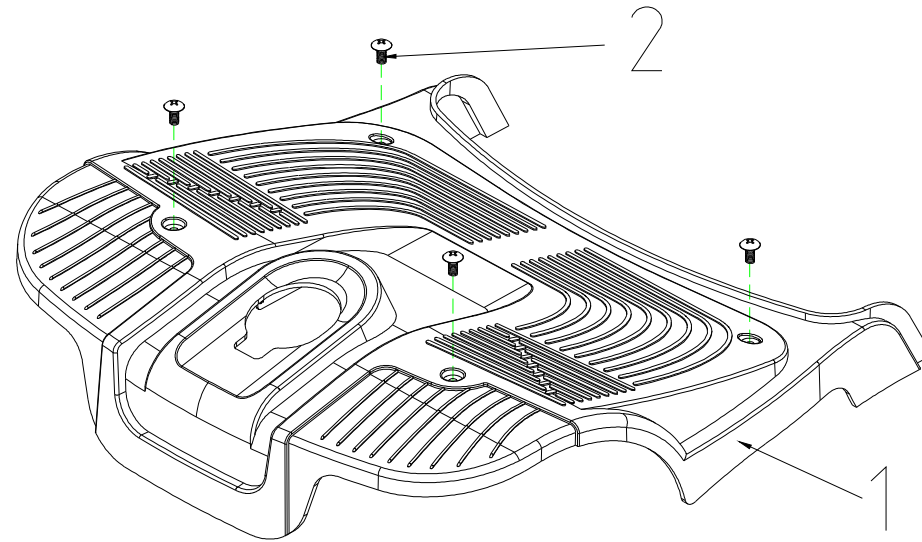

T4J Parts List (2010/10/27)

6. FRONT SHROUD ASS'Y

WT-T4J 售服零件表

T4J Parts List (2010/10/27)				
Fig&Index NO.	Parts No.	Parts Name	QTY/CAR	Remark
		Description		
6	S08-060-00500	FRONT SHROUD ASS'Y , BLACK	1	
6-1	C08-060-01000	FRONT SHROUD , BLACK	1	
6-2	9005060151002	BOLT M6x15L	4