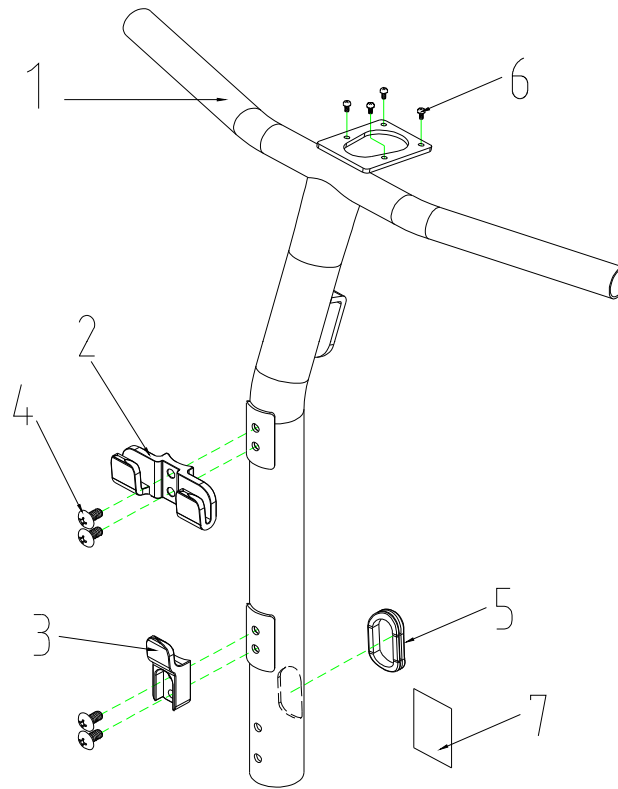

T4J Parts List (2010/10/27)

2. T TYPE HAND BAR ASS'Y

WT-T4J 售服零件表

T4J Parts List (2010/10/27)

Fig&Index NO.	Parts No.	Parts Name	QTY/CAR	Remark
		Description		
2	S02-060-00300	T TYPE HANDLE BAR ASS'Y	1	
2-1	C02-060-00100	T TYPE HANDLE BAR	1	
2-2	C26-009-01601	BASKET HOLDER,PAINTED,UPPER	1	
2-3	C26-009-01700	BASKET HOLDER,PAINTED,LOWER	1	
2-4	9005060121002	BOLT , M6x12L	4	
2-5	C02-032-00202	PLUG,WIRE	1	
2-6	9004030080504	BOLT,M3X8	4	
2-7	C27-009-00200	LABEL,HANDLE BAR WARNING	1