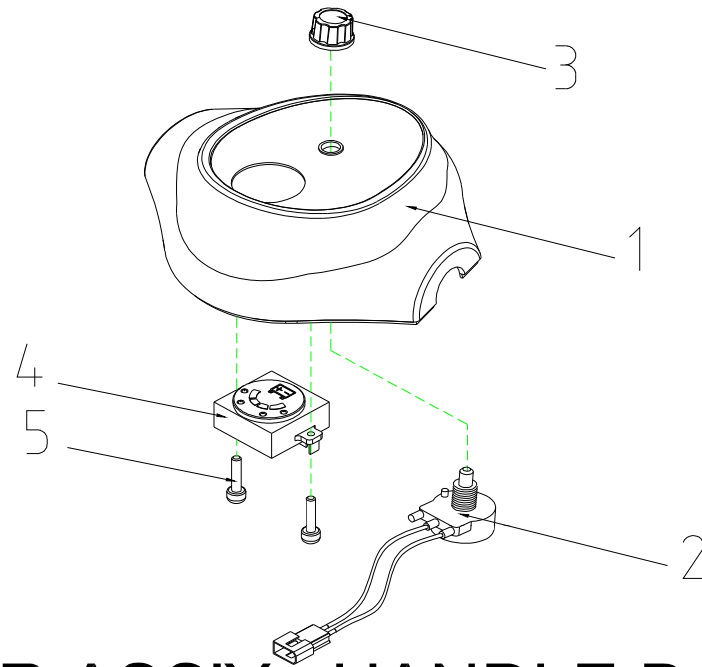

WT-T4J 售服零件表

T4J Parts List (2010/10/27)

Fig&Index NO.	Parts No.	Parts Name	QTY/CAR	Remark
		Description		
2	S02-060-00300	T TYPE HANDLE BAR ASS'Y	1	
2-1	C02-060-00100	T TYPE HANDLE BAR	1	
2-2	C26-009-01601	BASKET HOLDER,PAINTED,UPPER	1	
2-3	C26-009-01700	BASKET HOLDER,PAINTED,LOWER	1	
2-4	9005060121002	BOLT , M6x12L	4	
2-5	C02-032-00202	PLUG,WIRE	1	
2-6	9004030080504	BOLT,M3X8	4	
2-7	C27-009-00200	LABEL,HANDLE BAR WARNING	1	

T4J Parts List (2010/10/27)

**3.COVER ASS'Y , HANDLE BAR
, UPPER**