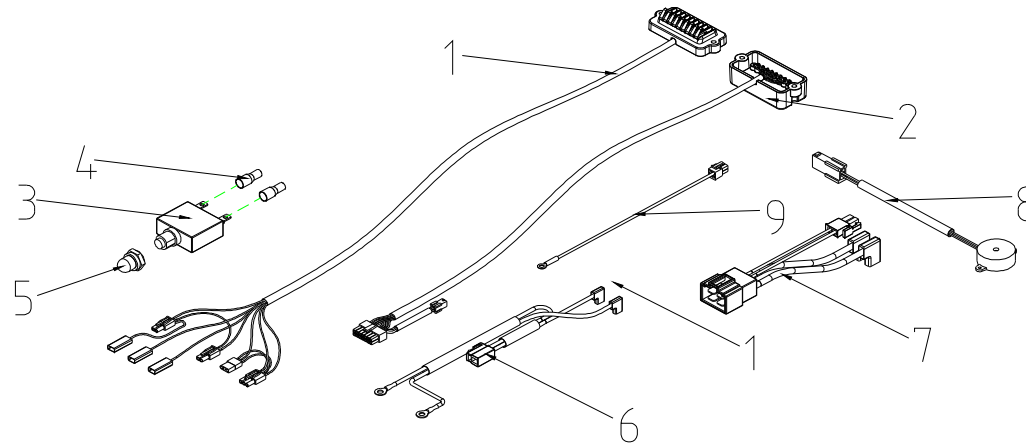

T4J Parts List (2010/10/27)

26. WIRE HARNESS ASS'Y

WT-T4J 售服零件表

T4J Parts List (2010/10/27)

Fig&Index NO.	Parts No.	Parts Name	QTY/CAR	Remark
		Description		
26	S18-060-00100	WIRE HARNESS ASS'Y W/O BUZZER	1	
26-1	C18-060-00100	WIRE HARNESS ASSY,FRONT	1	
26-2	C18-060-00300	WIRE HARNESS ASSY,REAR	1	
26-3	C16-009-00302	BREAKER , 20A	1	
26-4	C26-001-00800	PLUG	2	
26-5	C16-009-00401	TUBE , PROTECT SWITCH	1	
26-6	C17-060-00300	POWER CABLE	1	
26-7	C17-060-00200	MOTOR CABLE	1	
26-8	C12-050-00500	BUZZER	1	
26-9	C17-060-00600	INHIBIT CABLE	1