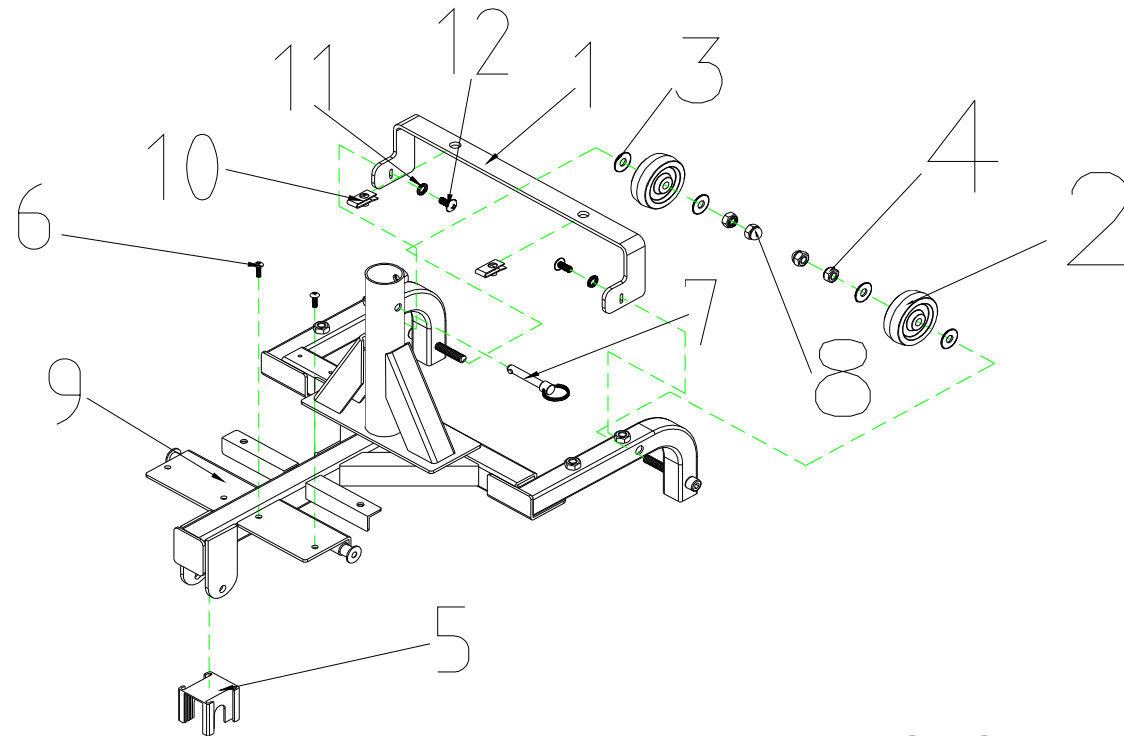

T4J Parts List (2010/10/27)

8. FRAME REAR ASS'Y

T4J Parts List (2010/10/27)

Fig&Index NO.	Parts No.	Parts Name	QTY/CAR	Remark
		Description		
8	S01-060-00100	FRAME,REAR SECTION ASS'Y	1SET	
8-1	C01-060-00300	REAR FRAME SECTION	1	
8-2	C28-007-00200	ANT-TIP WHEELS	2	
8-3	9214080100163	WASHER , M8	4	
8-4	9201080801253	LOCK NUT,M8(ED)	2	
8-5	C26-050-00100	FRAME CONNECT BUSH	1	
8-6	9005040150703	BOLT M4x15L(ED)	2	
8-7	C01-001-10501	LOCK PIN , M8x50L	1	
8-8	9205081251253	LID NUT-M8XP1.25	2	
8-9	C01-060-00203	FRAME , REAR SECTION	1	
8-10	9237060000001	U-TYPE SPRING NUT,M6	2	
8-11	9211060150103	DPRINT WASHER , M6	2	
8-12	9005060151002	BOLT M6x15L	2