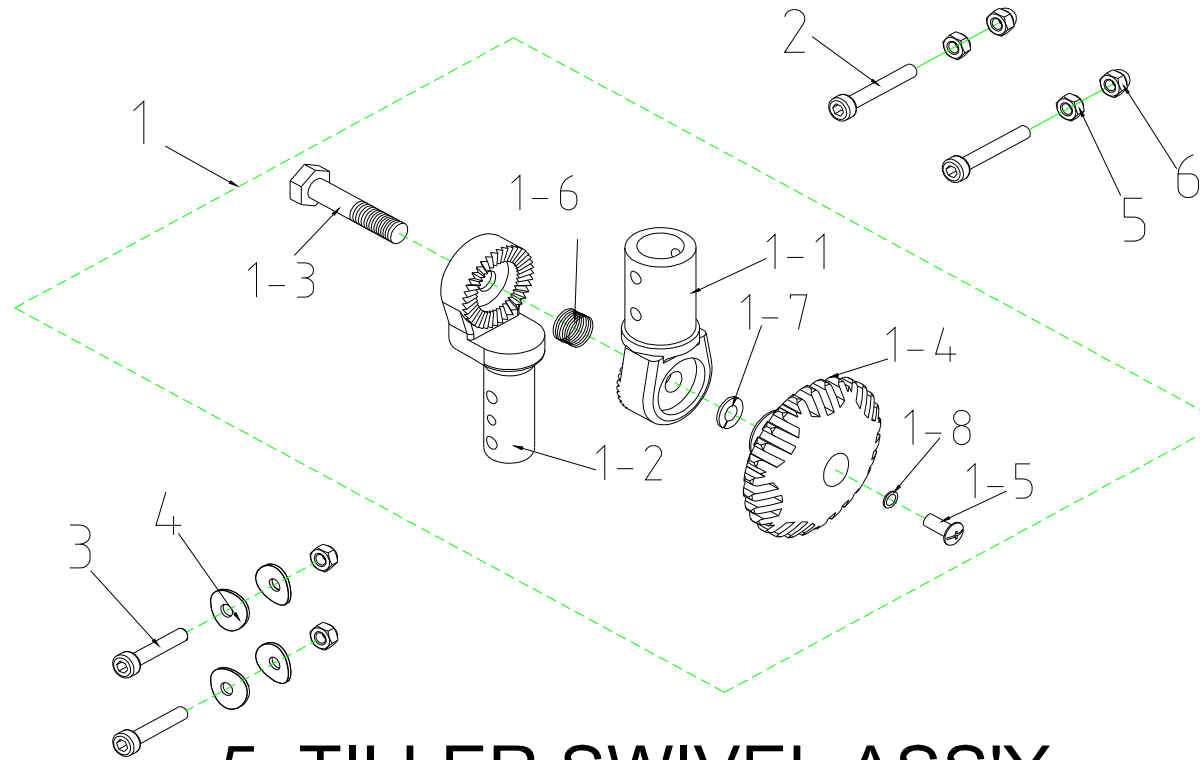

WT-T4J 售服零件表

T4J Parts List (2010/10/27)				
Fig&Index NO.	Parts No.	Parts Name	QTY/CAR	Remark
		Description		
4	S08-060-00253	COVER ASS'Y , HANDLE BAR , LOWER , BLUE 53	1SET	
4-1	C18-050-00100	IGNITION SWITCH ASS'Y	1	
4-1-1	C18-050-00600	KEY	1	
4-2	C08-009-00453	COVER , HAND BAR , LOWER , BLUE 53	1	
4-3	9011350150004	BOLT , M3.5x15	4	
4-4	C25-001-00301	PLUG	1	
4-5	9005060101002	CR ROUND HD SCREW,M6X10L	2	

T4J Parts List (2010/10/27)

5. TILLER SWIVEL ASS'Y