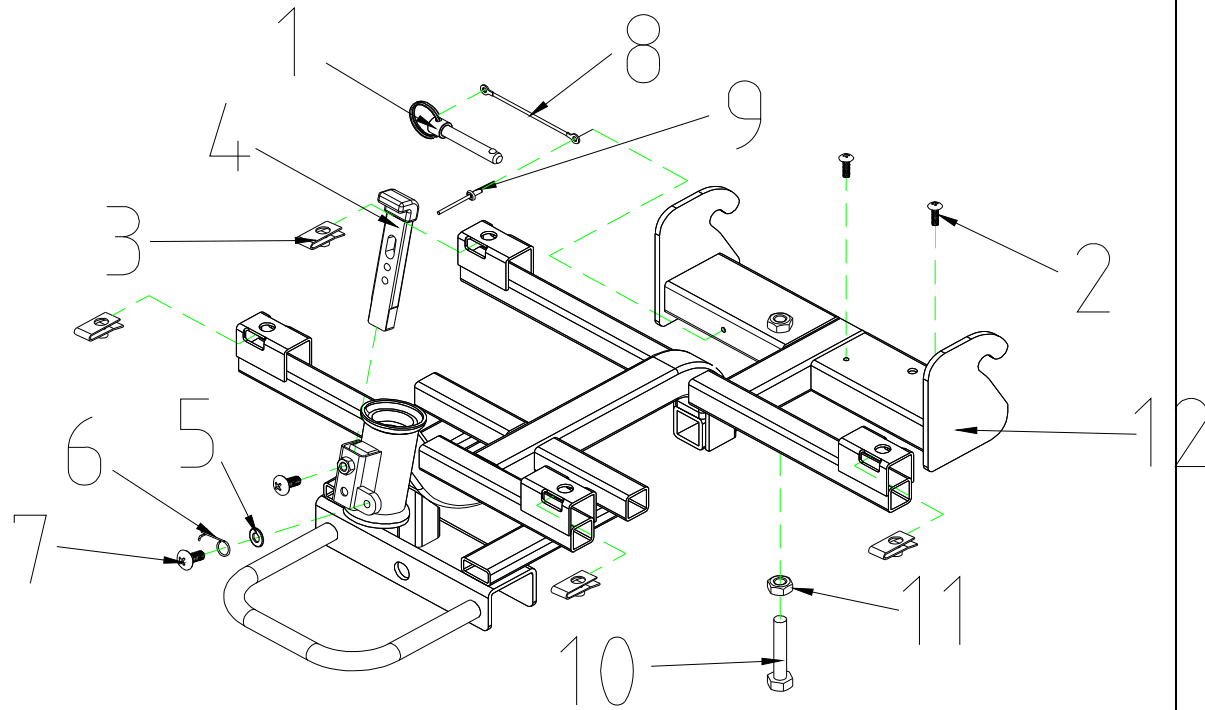

T4J Parts List (2010/10/27)

9. FRAME FRONT ASS'Y

WT-T4J 售服零件表

T4J Parts List (2010/10/27)

Fig&Index NO.	Parts No.	Parts Name	QTY/CAR	Remark
		Description		
9	S01-060-00400	FRAME,FRONT SECTION ASS'Y	1	
9-1	C01-001-10501	LOCK PIN , M8X50	1	
9-2	9005040150703	BOLT M4x15L(ED)	2	
9-3	9237060000001	U-TYPE SPRING NUT , M6	4	
9-4	C02-010-00101	LOCKER	1	
9-5	9214060100133	WASHER,M6	1	
9-6	C02-009-00300	SPRING,LOCKER	1	
9-7	9005060121002	BOLT,M6X12	2	
9-8	C01-050-00700		1	
9-9	C36-001-00100	PIN	1	
9-10	9002080501251	HEX FLANGE BOLT, M8x50L	1	
9-11	9202080601251	NUT,M8	1	
9-12	C01-060-00400	FRAME,FRONT SECTION	1