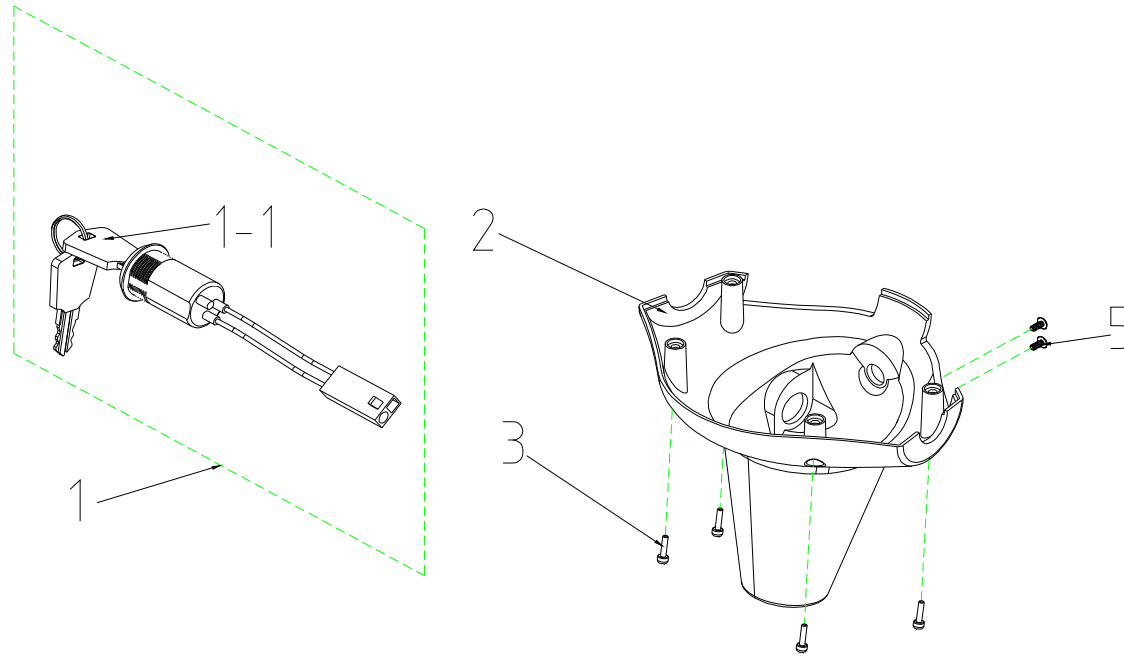

T4J Parts List (2010/10/27)

Fig&Index NO.	Parts No.	Parts Name	QTY/CAR	Remark
		Description		
3	S08-060-00100	UPPER COVER ASS'Y,HAND BAR	1SET	
3-1	C08-009-00362	UPPER COVER,BLACK	1	
3-2	C12-060-00100	SPEED DIAL COMP.	1	
3-3	C26-009-00200	SPEED ADJUST,JK-901C	1	
3-4	C11-045-00102	BATTERY INDICATOR	1	
3-5	9011030080502	BOLT , M3x8L	2	

T4J Parts List (2010/10/27)

4. COVER ASS'Y HAND BAR , LOWER