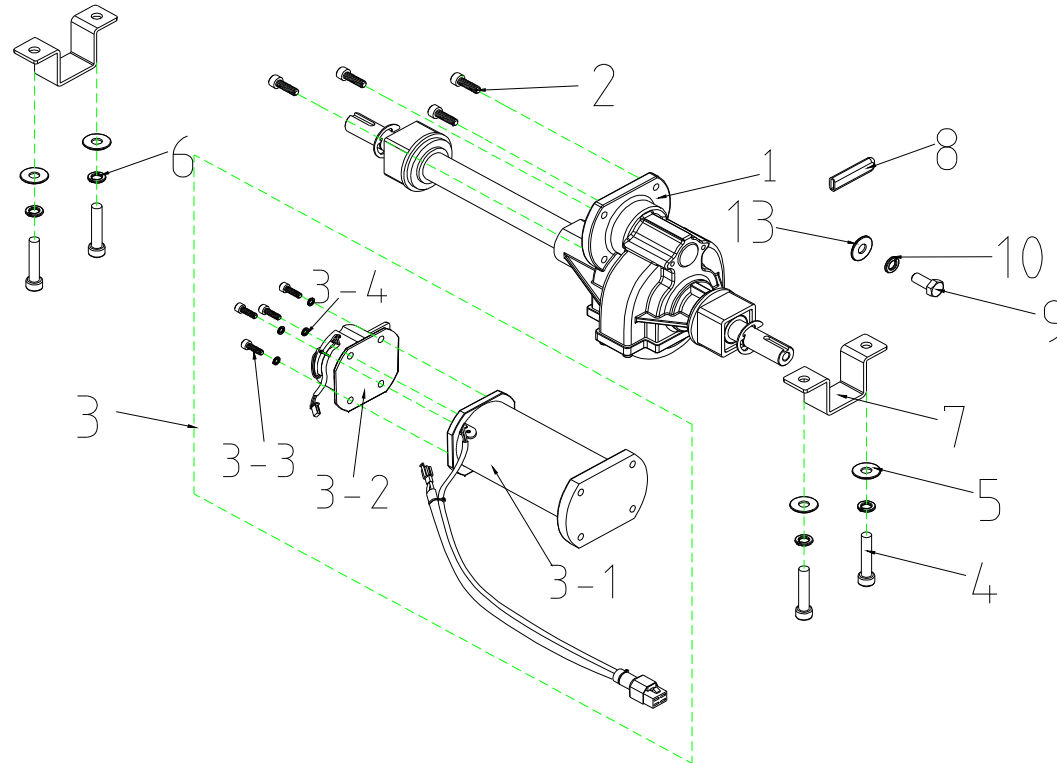

T4J Parts List (2010/10/27)

**11. REAR DRIVE ASS'Y
(W/I BOLT / NUT)**

T4J Parts List (2010/10/27)

Fig&Index NO.	Parts No.	Parts Name	QTY/CAR	Remark
		Description		
11	S09-050-00100	REAR DRIVE ASS'Y(W/ BOLT,NUT ETC.),7μM 4700RPM	1	
11-1	C09-050-00100	TRANSAXLE ONLY (WITHOUT MOTOR)	1	
11-2	9022060201001	BOLT,BLACK,M6x20L	4	
11-3	C09-009-00604	MOTOR (WITH BRAKE) , 7μM/4700RPM	1	
11-3-1	C09-009-00302	MOTOR ONLY(WITHOUT BRAKE) , 7μM/4700RPM	1	
11-3-2	C09-009-00401	ELECTRO-MAGNETIC BRAKE	1	
11-3-3	9004040120704	BOLT,M4x12L	4	
11-3-4	9211040100602	SPRING WASHER,M4	4	
11-4	9035080401251	BOLT,M8x45L	4	
11-5	9214080150232	WASHER,5/16	6	
11-6	9211080200142	SPRING WASHER , OD=14mm ID=8mm T=2mm	4	
11-7	C09-009-00200	PLATE,MOTOR	2	
11-8	C09-050-00200	PLUG	1	
11-9	9001080201253	BOLT,M8x20L	2	
11-10	9211080200143	SPRING WASHER , OD=14mm ID=8mm T=2mm(ED)	2