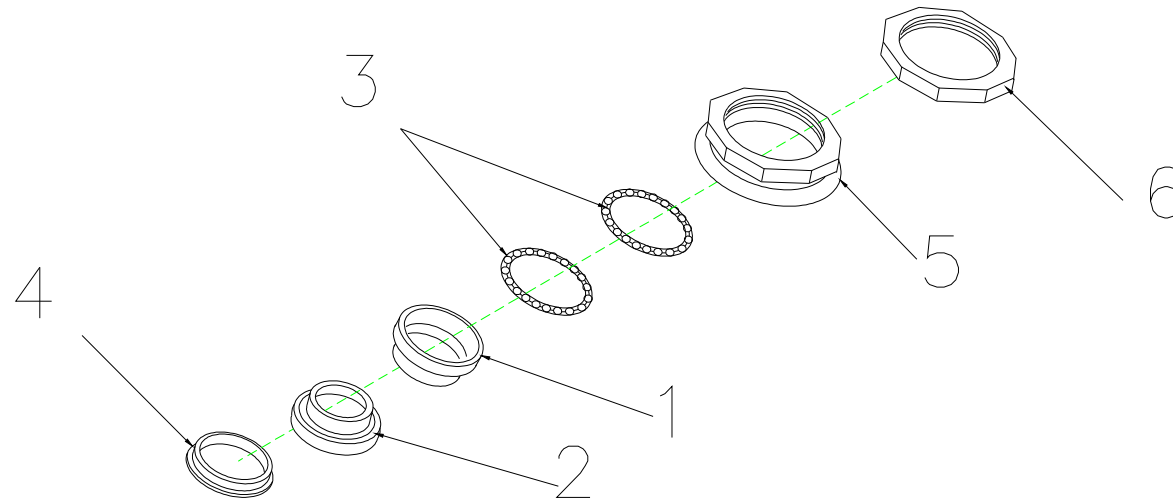

T4J Parts List (2010/10/27)

14.REGULAR BEARING BALL SET

T4J Parts List (2010/10/27)

Fig&Index NO.	Parts No.	Parts Name	QTY/CAR	Remark
		Description		
14	S02-060-00200	REGULAR BEARING BALL SET	1SET	
14-1	C29-016-00101	CUP , UPPER	1	
14-2	C29-016-00201	CUP , LOWER	1	
14-3	C29-016-00301	BEARING	2	
14-4	C29-016-00401	BEARING CAGE	1	
14-5	C29-060-00100	BEARING BUSH	1	
14-6	C29-016-00601	LOCKING NUT , BEARING	1