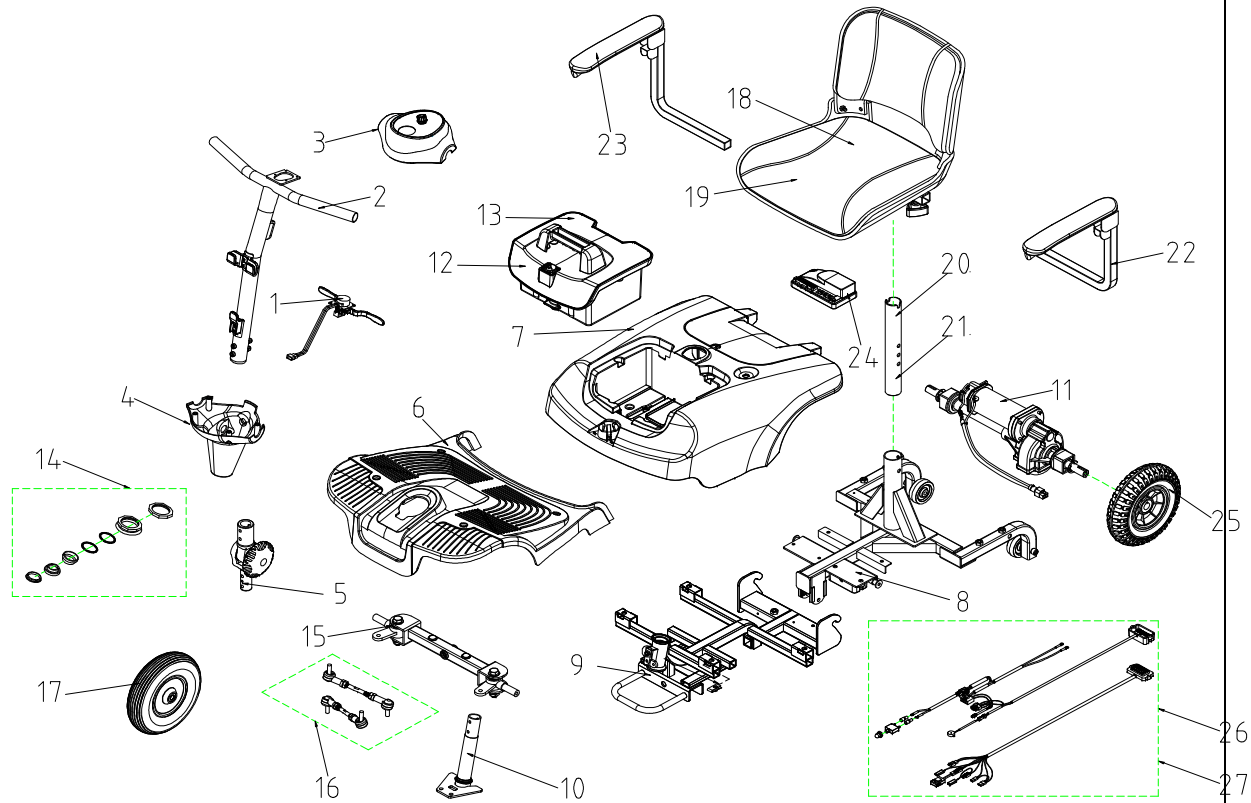

T4J Parts List (2010/10/27)

WT-T4J 售服零件表

T4J Parts List (2010/10/27)

Fig&Index NO.	Parts No.	Parts Name	QTY/CAR	Remark
		Description		
1	S12-060-00100	SPEED DIAL ASS'Y	1	
2	S02-060-00300	T TYPE HANDLE BAR ASS'Y	1	
3	S08-060-00100	UPPER COVER ASS'Y,HAND BAR	1SET	
4	S08-060-00253	COVER ASS'Y , HANDLE BAR , LOWER , BLUE 53	1SET	
5	S02-060-00100	TILLER SWIVEL ASS'Y	1SET	
6	S08-060-00500	FRONT SHROUD ASS'Y , BLACK	1	
7	S08-060-00453	REAR SHROUD ASS'Y , BLUE 53	1	
8	S01-060-00100	FRAME,REAR SECTION ASS'Y	1SET	
9	S01-060-00400	FRAME,FRONT SECTION ASS'Y	1	
10	C03-060-00200	L TYPE STEERING AXLE ASS'Y	1	
11	S09-050-00100	REAR DRIVE ASS'Y(W/I BOLT,NUT ETC.),7μM 4700RPM	1	
12	S17-060-00100	BATTERY PACK ASS'Y , W/I BATTERY	1	
13	S17-060-00200	BATTERY PACK ASS'Y , W/O BATTERY	1	
14	S02-060-00200	REGULAR BEARING BALL SET	1SET	
16	S03-060-00200	CONNECTING ROD ASS'Y	1	
17	C05-034-00600	FRONT PU FOAMED TIRE , BLACK	1	
19	S07-060-00200	SEAT ASS'Y	1	
20	C07-060-00500	SEAT POST	1	
22	C07-027-00601	ARMREST,L	1	
23	C07-027-00701	ARMREST, R	1	
24	C10-060-00100	CONTROLLER , CURTIS 45A	1	
25	C06-034-00401	200x50 PU FOAMED TIRE , REAR	1	
26	S18-060-00100	WIRE HARNESS ASS'Y W/O BUZZER	1