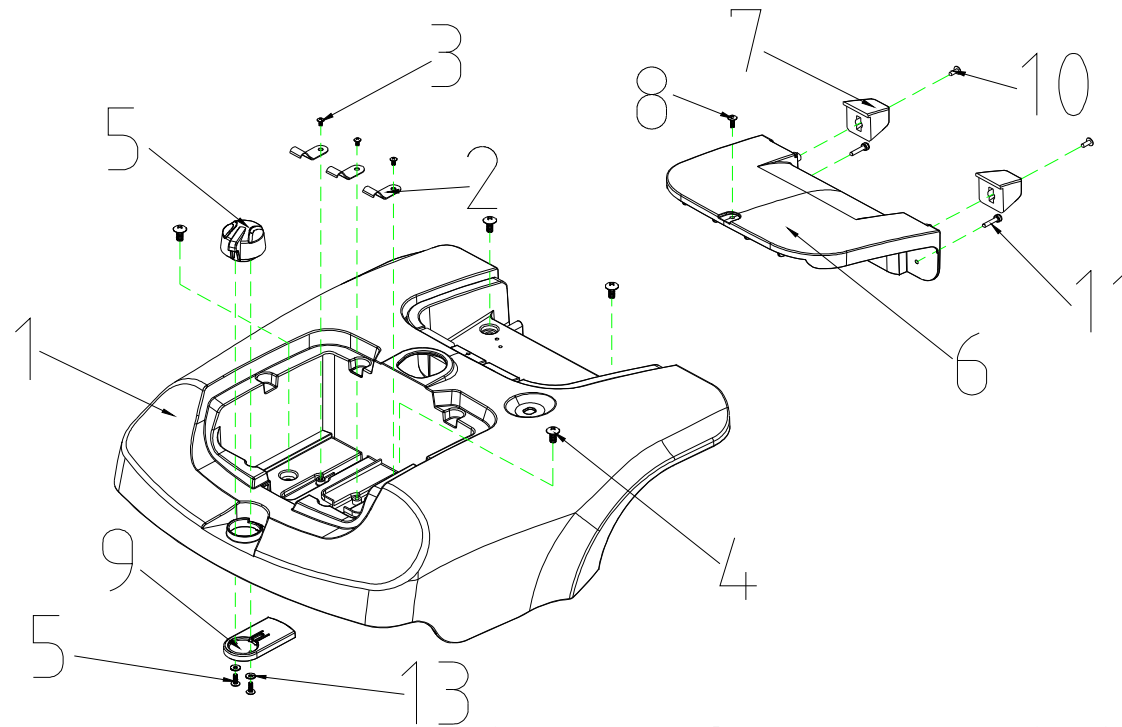

T4J Parts List (2010/10/27)

7. REAR SHROUD ASS'Y

WT-T4J 售服零件表

T4J Parts List (2010/10/27)

Fig&Index NO.	Parts No.	Parts Name	QTY/CAR	Remark
		Description		
7	S08-060-00453	REAR SHROUD ASS'Y , BLUE 53	1	
7-1	C08-060-00253	REAR SHROUD , BLUE 53	1	
7-2	C12-009-00100	U-TYPE SPRING NUT	3	
7-3	9005040080703	BOLT M4x8L(ED)	3	
7-4	9005060151002	BOLT M6x15L	4	
7-5	C08-060-00800	KNOB , BATTERY BOX	1	
7-6	C08-060-00400	COVER , CONTROLLER	1	
7-7	C08-060-00300	PAD , REAR SHROUD	2	
7-8	9011040100003	BOLT , M4x10L	1	
7-9	C08-060-00900	HOLDER , BATTERY BOX	1	
7-10	9029040120002	BOLT , M4x12L	2	
7-11	9011040200003	BOLT , M4x20L(ED)	2	
7-12	9011350150004	BOLT , M3.5x15L	2	
7-13	9214040100102	WASHER , M4	2