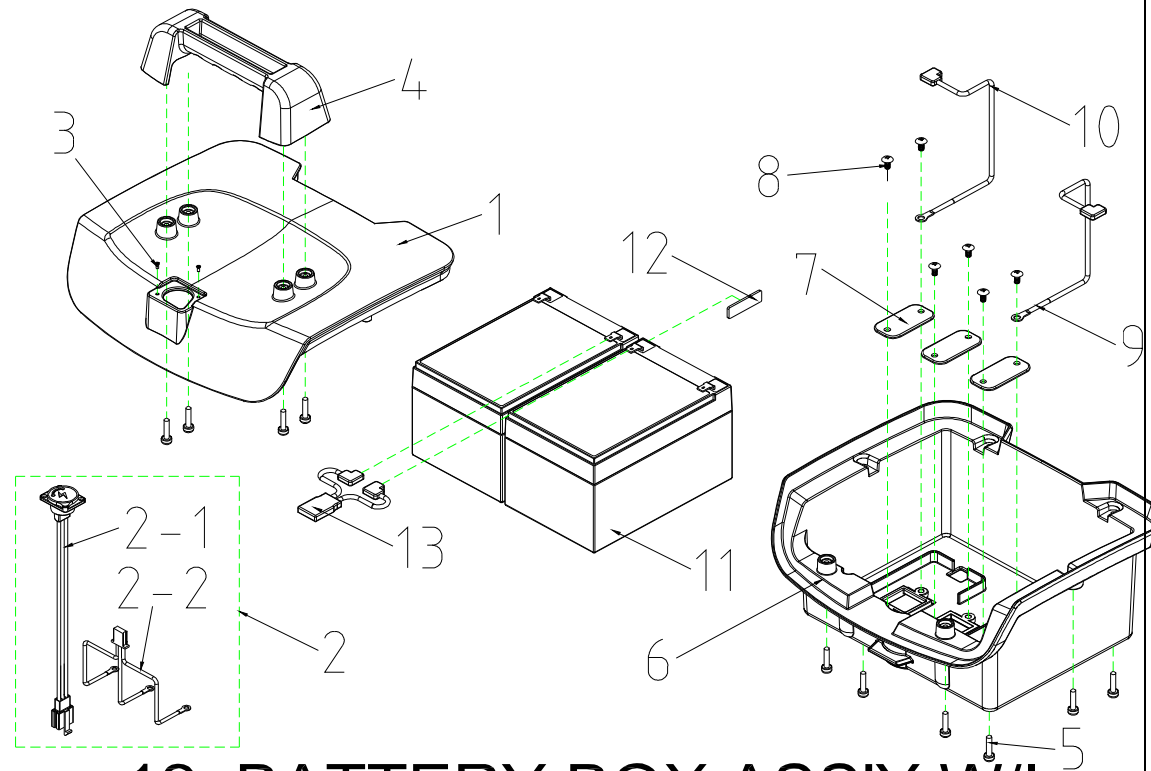

T4J Parts List (2010/10/27)

**12. BATTERY BOX ASS'Y W/
BATTERY**

T4J Parts List (2010/10/27)

Fig&Index NO.	Parts No.	Parts Name	QTY/CAR	Remark
		Description		
12	S17-060-00100	BATTERY PACK ASS'Y , W/I BATTERY	1	1906912
12-1	C08-060-00500	COVER ,UPER , BATTERY	1	waarom zegt hij dan tegen mij niet
12-2	C17-060-00101	CHARGE CABLE ASS'Y	1	
12-2-1	C17-060-00400	CHARGE CABLE , UPPER	1	
12-2-2	C17-060-00500	CHARGE CABLE , LOWER	1	
12-3	9014250080002	CR PAN HD SCREW , M2.5x8L	2	
12-4	C08-060-00700	BATTERY CASE GRIP	1	
12-5	9011040200003	BOLT M4x20L(ED)	10	
12-6	C08-060-00601	COVER ,LOWER , BATTERY	1	
12-7	C12-009-00400	COPPER PIECE,BATTERY PLANK	3	
12-8	9011040100003	CR ROUND HD SCREW,M4X10L	6	
12-9	C17-009-00700	BATTERY CABLE (+)	1	
12-10	C17-009-00800	BATTERY CABLE (-)	1	
12-11	C17-009-01200	BATTERY 12AH	2	
12-12	C33-001-00200	SPONGE ADHESIVE,60X18X3mm	1	
12-13	C17-009-00600	BATTERY CABLE	1